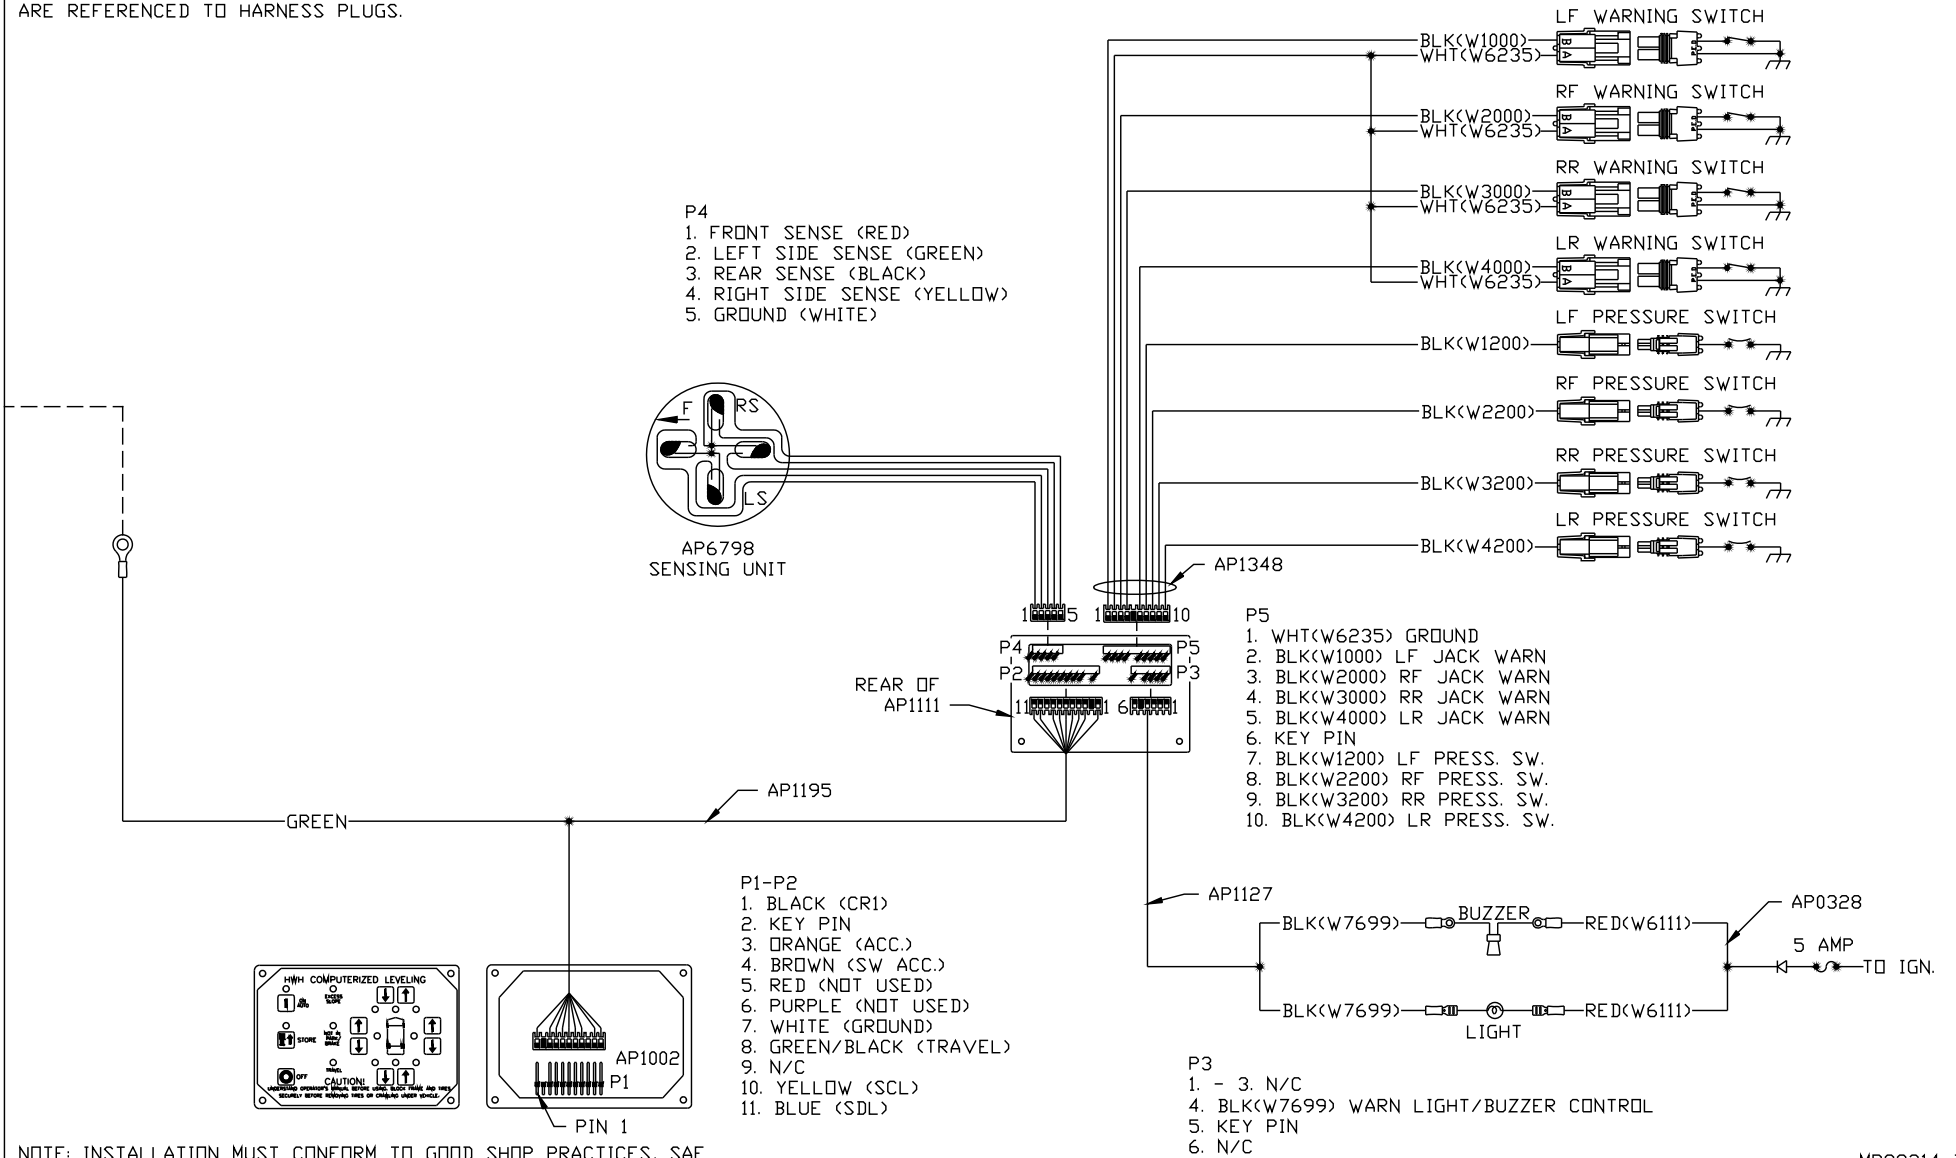

NOTE: WIRE NUMBERS ON THIS SHEET ARE REFERENCED TO HARNESS PLUGS.

NOTE: INSTALLATION MUST CONFORM TO GOOD SHOP PRACTICES, SAE STANDARDS, RVIA STANDARDS, AND OTHER APPLICABLE STANDARDS.