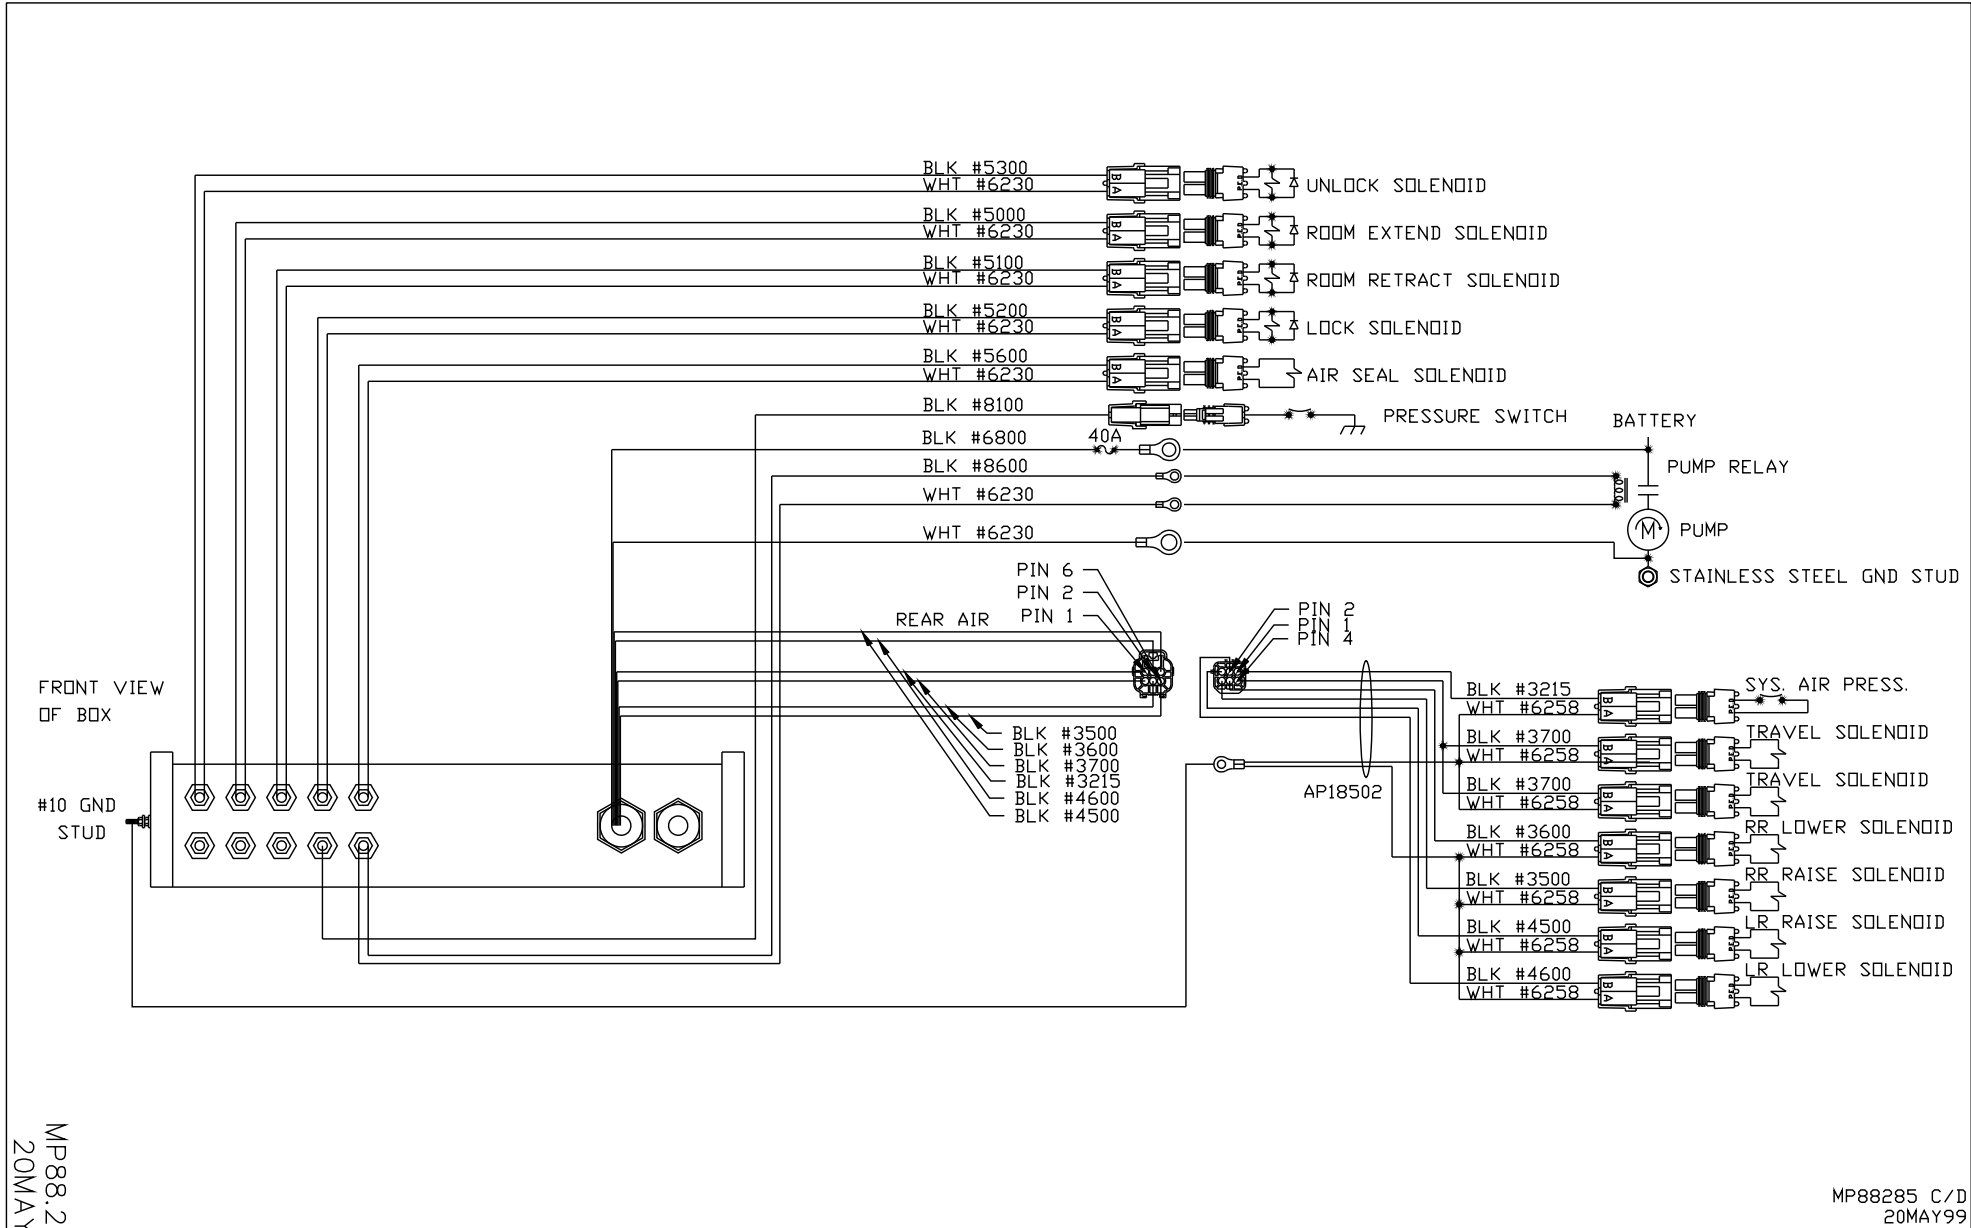

MP88.285A
 20MAY99

			HWH I-80 EXIT 267 SOUTH RT 1 MOSCOW, IOWA 52760		
SCALE 1:3		DATE 20MAY99	DRAWN BY .		
NO. DATE REVISION			SCHEMATICS SYSTEM		
THE INFORMATION DISCLOSED ON THIS DRAWING IS CONFIDENTIAL AND MUST NOT BE DISCLOSED OR USED IN ANY MANNER WHICH WILL BE DETRIMENTAL TO THE HWH CORPORATION			ELECTRICAL		DRAWING NUMBER MP88285 A/D

MP88.285B
20MAY99

MP88285 B/D
20MAY99

FRONT VIEW
OF BOX

#10 GND
STUD

MP88.285C
20MAY99

MP88285 C/D
20MAY99

MP88_285D
 20MAY99

MP88285 D/D
 20MAY99