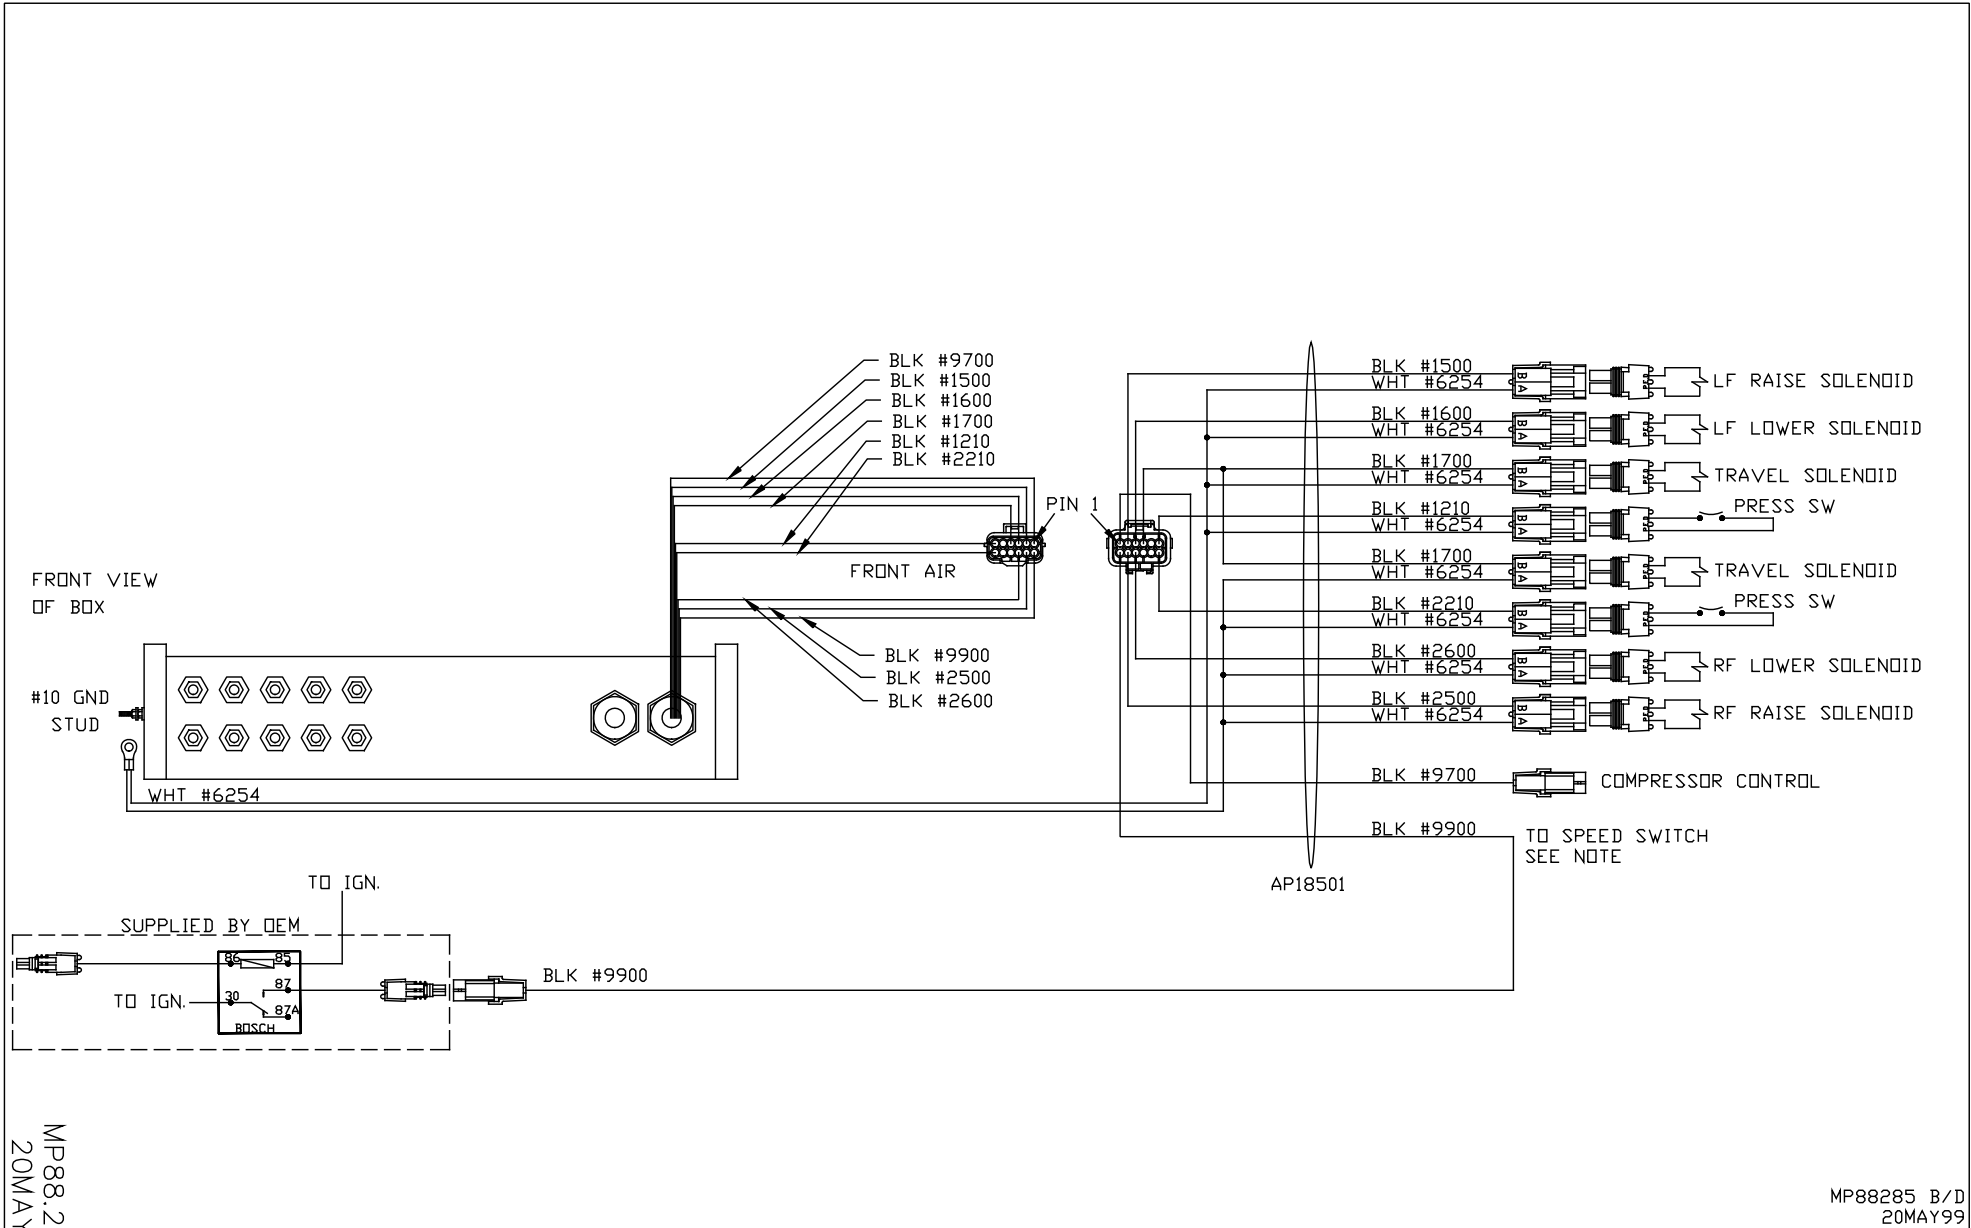

MP88.285A
 20MAY99

			HWH I-80 EXIT 267 SOUTH RT 1 MOSCOW, IOWA 52760		
SCALE 1:3		DATE 20MAY99	DRAWN BY .		
NO. DATE REVISION			SCHEMATICS SYSTEM		
THE INFORMATION DISCLOSED ON THIS DRAWING IS CONFIDENTIAL AND MUST NOT BE DISCLOSED OR USED IN ANY MANNER WHICH WILL BE DETRIMENTAL TO THE HWH CORPORATION			ELECTRICAL		DRAWING NUMBER MP88285 A/D

MP88.285B
20MAY99

MP88285 B/D
20MAY99

FRONT VIEW
OF BOX

#10 GND
STUD

MP88.285C
20MAY99

MP88285 C/D
20MAY99

MP88_285D
 20MAY99

MP88285 D/D
 20MAY99