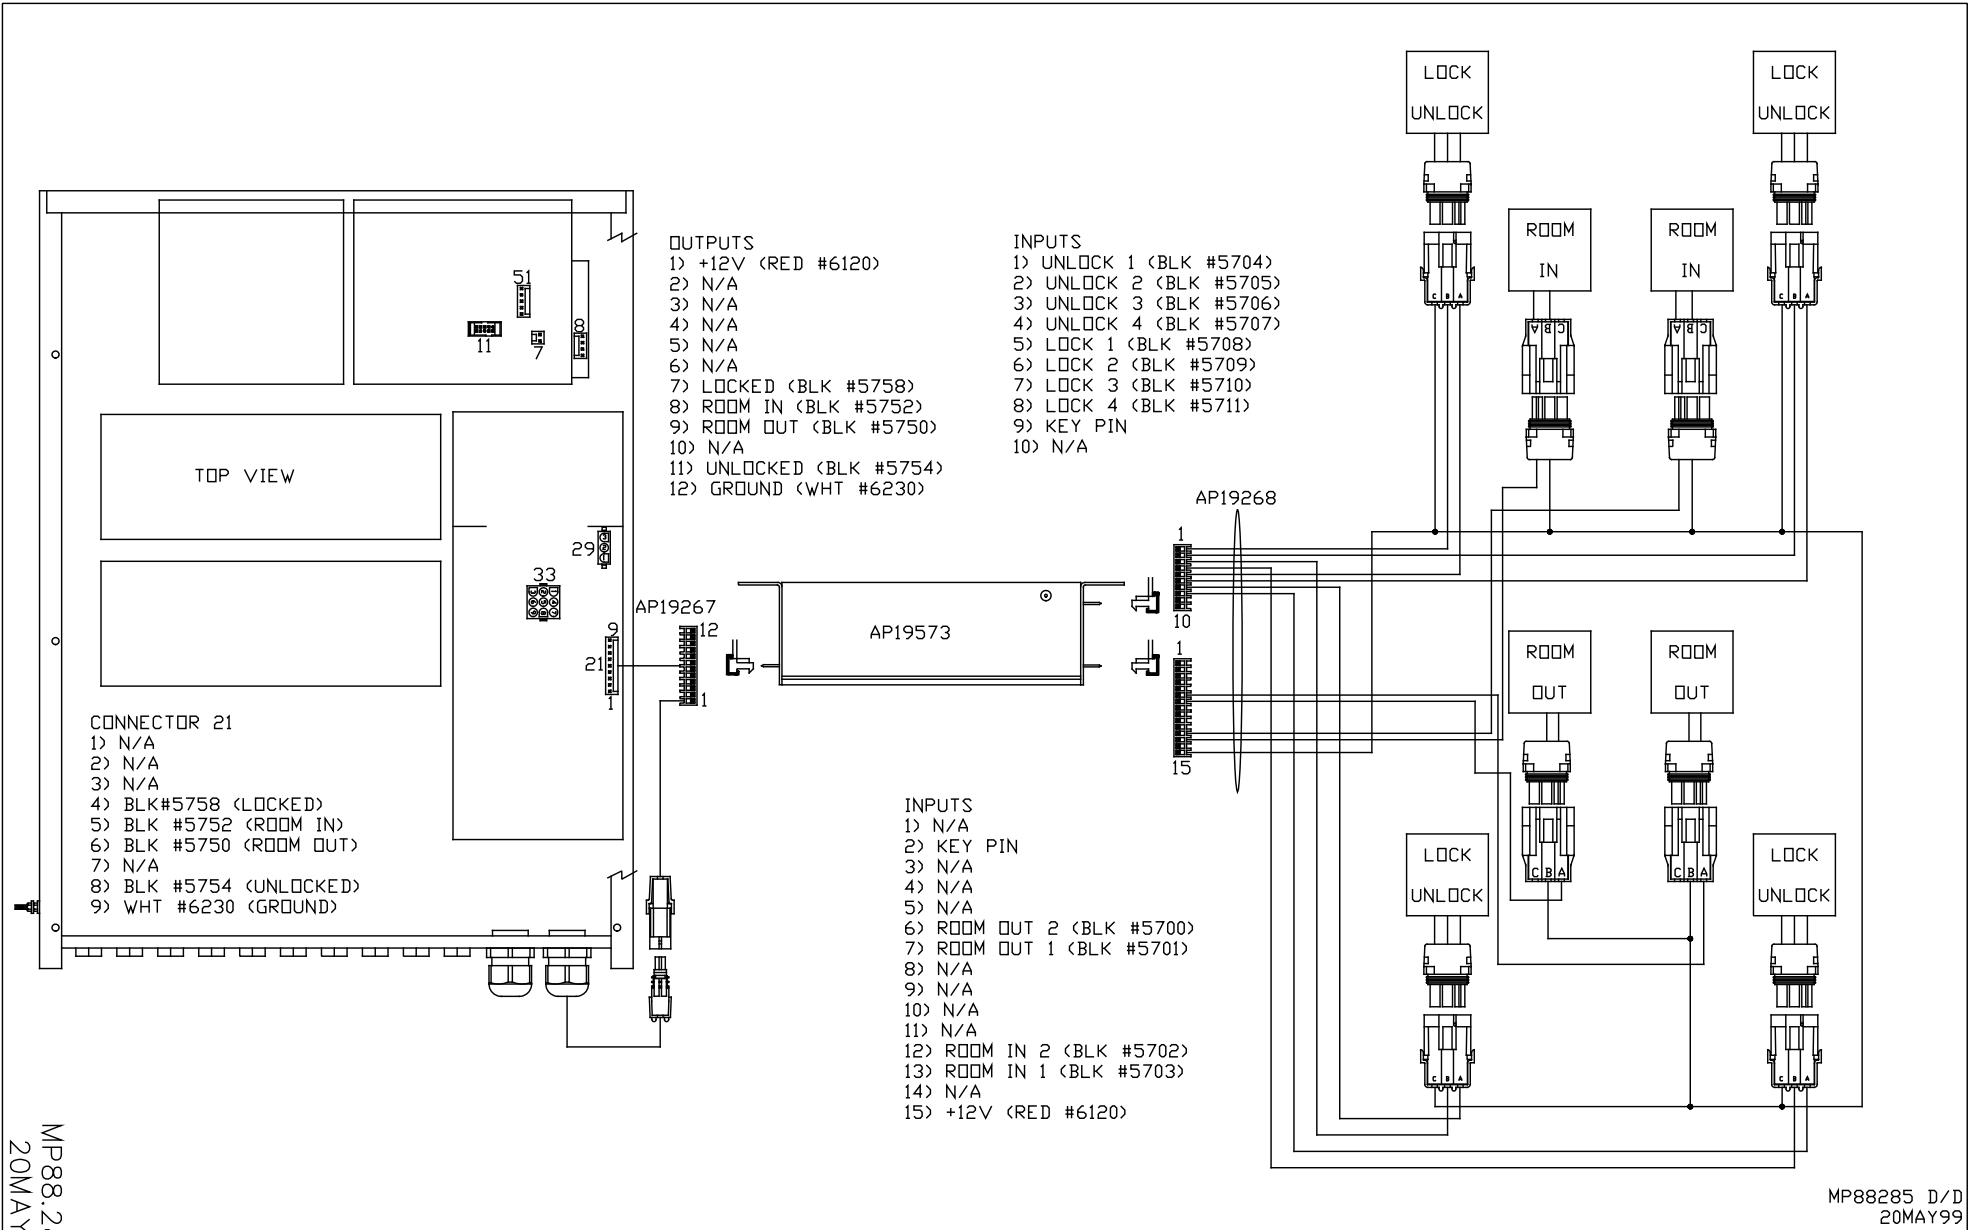

MP88.285A
 20MAY99

			HWH I-80 EXIT 267 SOUTH RT 1 MOSCOW, IOWA 52760		
SCALE 1:3		DATE 20MAY99	DRAWN BY .		
NO. DATE REVISION			SCHEMATICS SYSTEM		
THE INFORMATION DISCLOSED ON THIS DRAWING IS CONFIDENTIAL AND MUST NOT BE DISCLOSED OR USED IN ANY MANNER WHICH WILL BE DETRIMENTAL TO THE HWH CORPORATION			ELECTRICAL		DRAWING NUMBER MP88285 A/D

MP88.285B
20MAY99

MP88285 B/D
20MAY99

FRONT VIEW
OF BOX

#10 GND
STUD

MP88.285C
20MAY99

MP88285 C/D
20MAY99

MP88_285D
 20MAY99

MP88285 D/D
 20MAY99