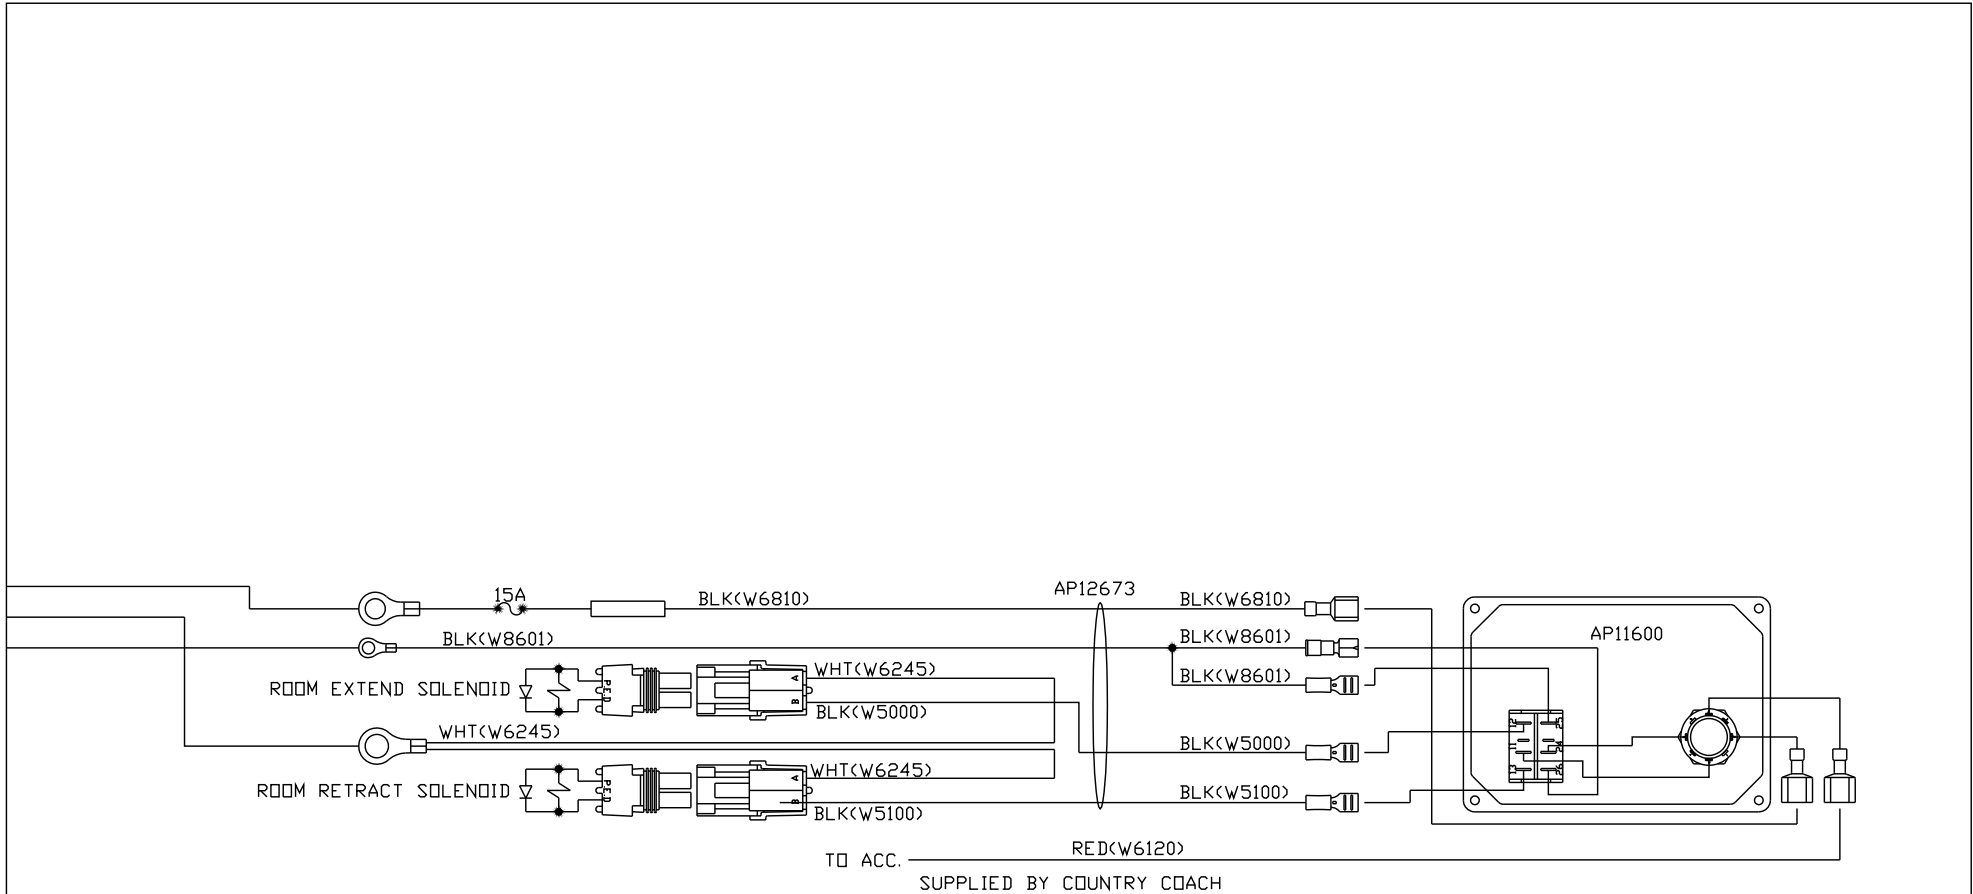

MP88.644A  
 29AUG00

		HWH		I-80 EXIT 267 SOUTH RT 1 MOSCOW, IOWA 52760	
		SCALE 1:2	DATE 29AUG00	DRAWN BY .	
		SCHEMATIC SYS ELEC			
NO.	DATE	REVISION			
THE INFORMATION DISCLOSED ON THIS DRAWING IS CONFIDENTIAL AND MUST NOT BE DISCLOSED OR USED IN ANY MANNER WHICH WILL BE DETRIMENTAL TO THE HWH CORPORATION					
					DRAWING NUMBER MP88644 A/B

			HWH	I-80 EXIT 267 SOUTH RT 1 MOSCOW, IOWA 52760
			SCALE 1:2	DATE 29AUG00 DRAWN BY .
			SCHEMATIC SYS ELEC	
NO.	DATE	REVISION		
THE INFORMATION DISCLOSED ON THIS DRAWING IS CONFIDENTIAL AND MUST NOT BE DISCLOSED OR USED IN ANY MANNER WHICH WILL BE DETRIMENTAL TO THE HWH CORPORATION			DRAWING NUMBER MP88644 B/B	