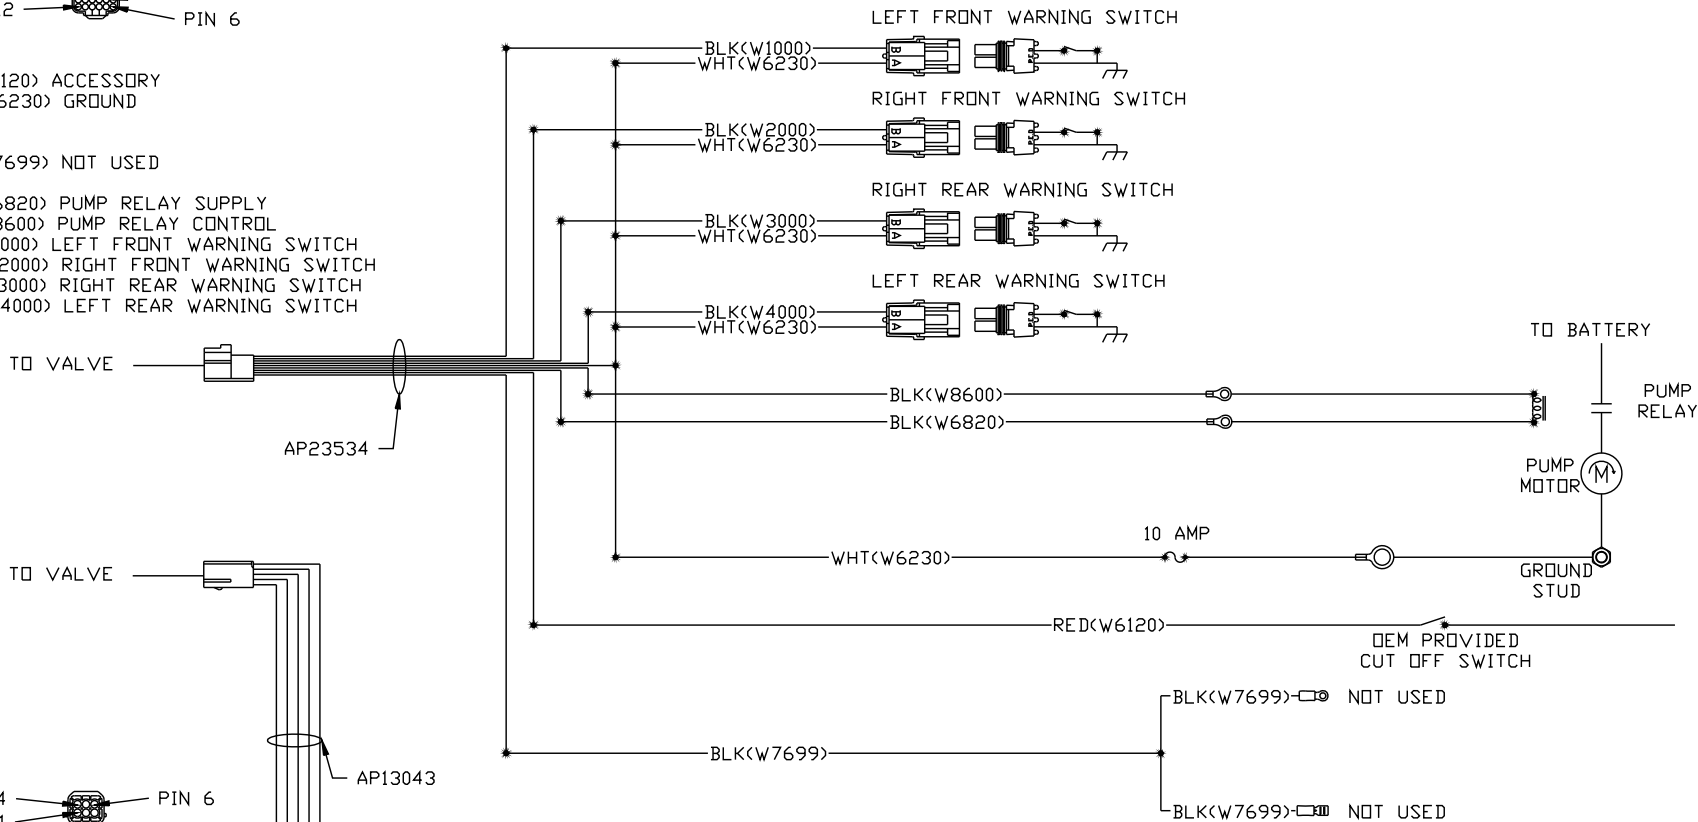

- PIN
1. RED(W6120) ACCESSORY
 2. WHT(W6230) GROUND
 3. N/C
 4. N/C
 5. BLK(W7699) NOT USED
 6. N/C
 7. BLK(W6820) PUMP RELAY SUPPLY
 8. BLK(W8600) PUMP RELAY CONTROL
 9. BLK(W1000) LEFT FRONT WARNING SWITCH
 10. BLK(W2000) RIGHT FRONT WARNING SWITCH
 11. BLK(W3000) RIGHT REAR WARNING SWITCH
 12. BLK(W4000) LEFT REAR WARNING SWITCH

AP23534

AP13043

- PIN
1. FRONT SENSE (RED)
 2. GROUND (WHITE)
 3. N/C
 4. LEFT SIDE SENSE (YELLOW)
 5. REAR SENSE (BLACK)
 6. RIGHT SIDE SENSE (GREEN)

		HWH I-80 EXIT 267 SOUTH RT 1 MOSCOW, IOWA 52760	
		SCALE 1:3	DATE 16JUL02
		DRAWN BY .	
		SYSTEM SCHEMATIC ELEC	
NO.	DATE	REVISION	
THE INFORMATION DISCLOSED ON THIS DRAWING IS CONFIDENTIAL AND MUST NOT BE DISCLOSED OR USED IN ANY MANNER WHICH WILL BE DETRIMENTAL TO THE HWH CORPORATION		DRAWING NUMBER MP886520	