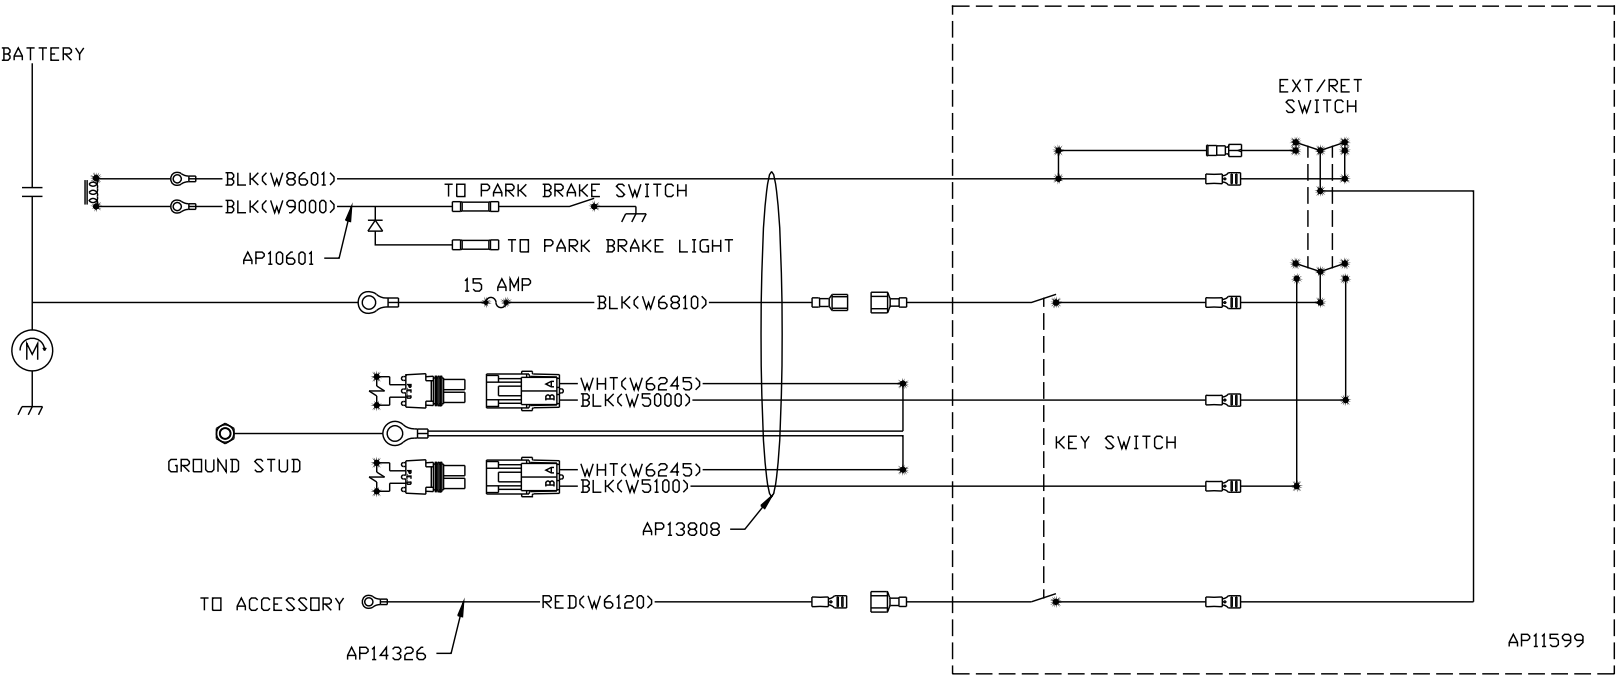

TO BATTERY

		HWH		I-80 EXIT 267 SOUTH RT 1 MOSCOW, IOWA 52760	
		SCALE 1:3	DATE 04DEC01	DRAWN BY .	
		SYSTEM SCHEMATIC ELEC			
NO.	DATE	REVISION			
THE INFORMATION DISCLOSED ON THIS DRAWING IS CONFIDENTIAL AND MUST NOT BE DISCLOSED OR USED IN ANY MANNER WHICH WILL BE DETRIMENTAL TO THE HWH CORPORATION				DRAWING NUMBER MP887740	