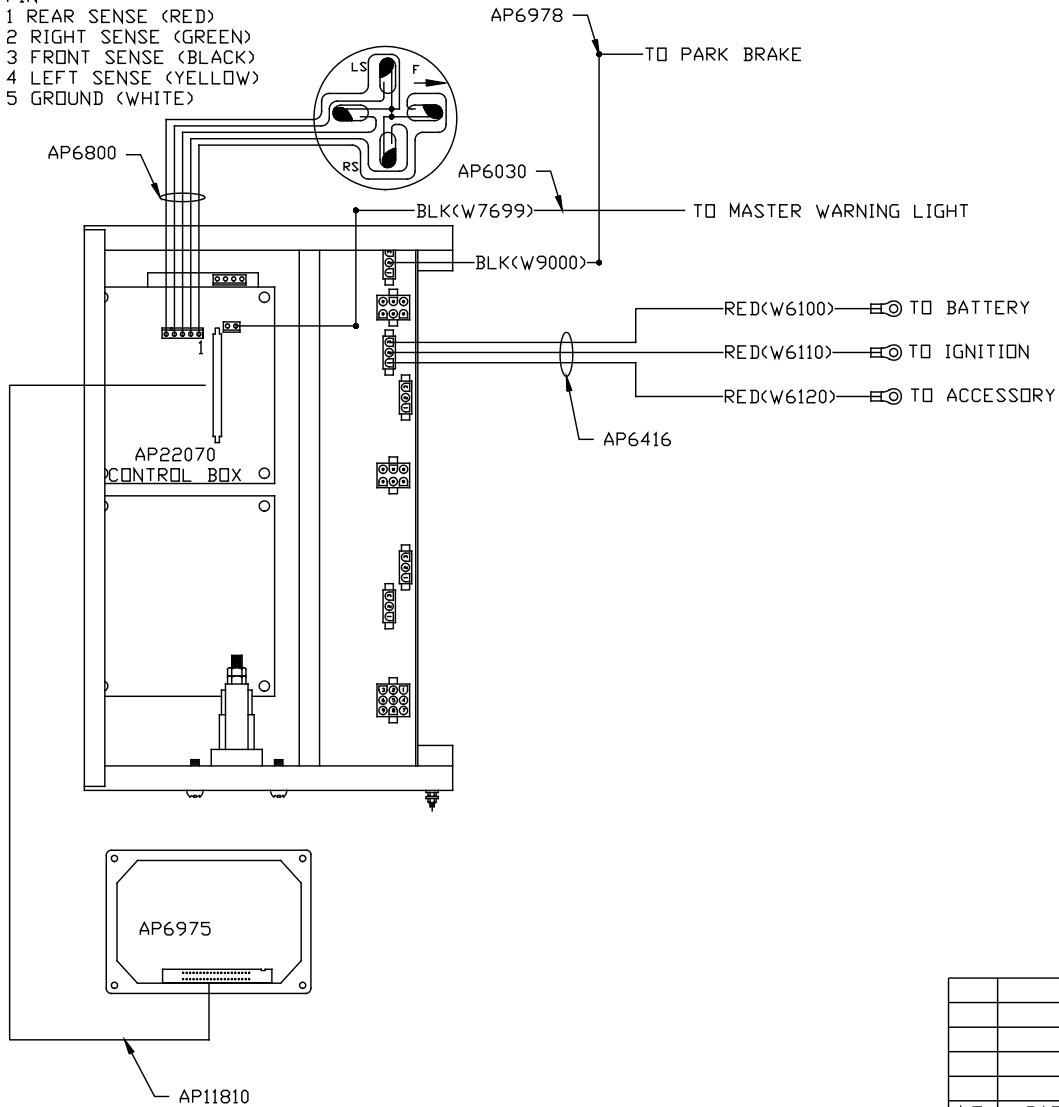

- PIN  
 1 REAR SENSE (RED)  
 2 RIGHT SENSE (GREEN)  
 3 FRONT SENSE (BLACK)  
 4 LEFT SENSE (YELLOW)  
 5 GROUND (WHITE)

			HWH I-80 EXIT 267 SOUTH RT 1 MOSCOW, IOWA 52760		
			SCALE 1:3	DATE 10JAN02	DRAWN BY .
			SYSTEM SCHEMATIC ELEC		
NO.	DATE	REVISION			
THE INFORMATION DISCLOSED ON THIS DRAWING IS CONFIDENTIAL AND MUST NOT BE DISCLOSED OR USED IN ANY MANNER WHICH WILL BE DETRIMENTAL TO THE HWH CORPORATION			DRAWING NUMBER MP88809 A/C		