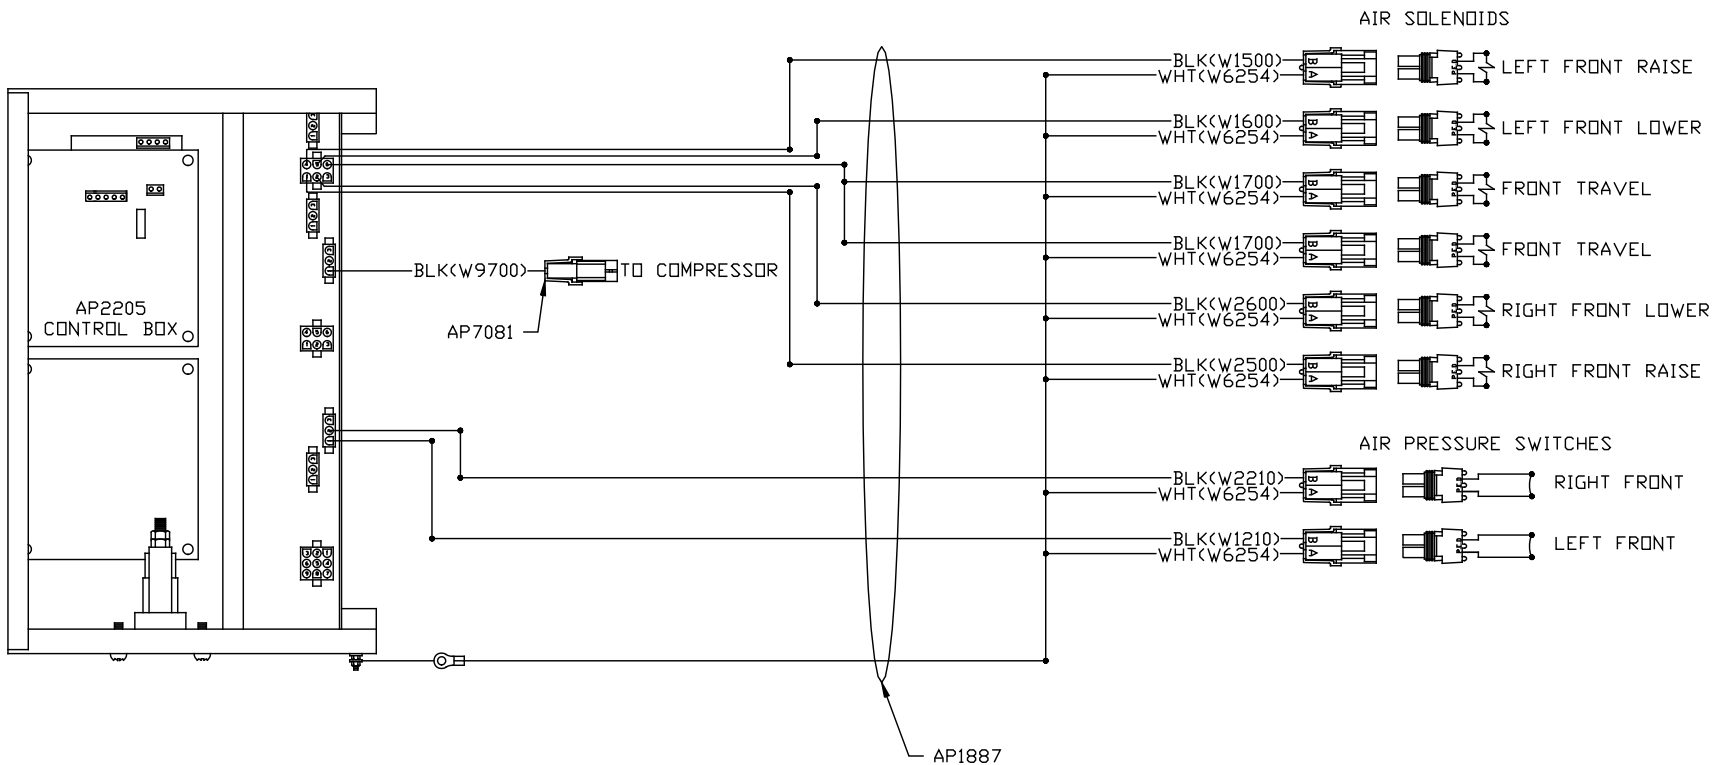

- PIN
 1 REAR SENSE (RED)
 2 RIGHT SENSE (GREEN)
 3 FRONT SENSE (BLACK)
 4 LEFT SENSE (YELLOW)
 5 GROUND (WHITE)

			HWH I-80 EXIT 267 SOUTH RT 1 MOSCOW, IOWA 52760		
			SCALE 1:3	DATE 28JAN02	DRAWN BY .
			SYSTEM SCHEMATIC ELEC		
NO.	DATE	REVISION			
THE INFORMATION DISCLOSED ON THIS DRAWING IS CONFIDENTIAL AND MUST NOT BE DISCLOSED OR USED IN ANY MANNER WHICH WILL BE DETRIMENTAL TO THE HWH CORPORATION			DRAWING NUMBER MP88847 A/C		

AP11213