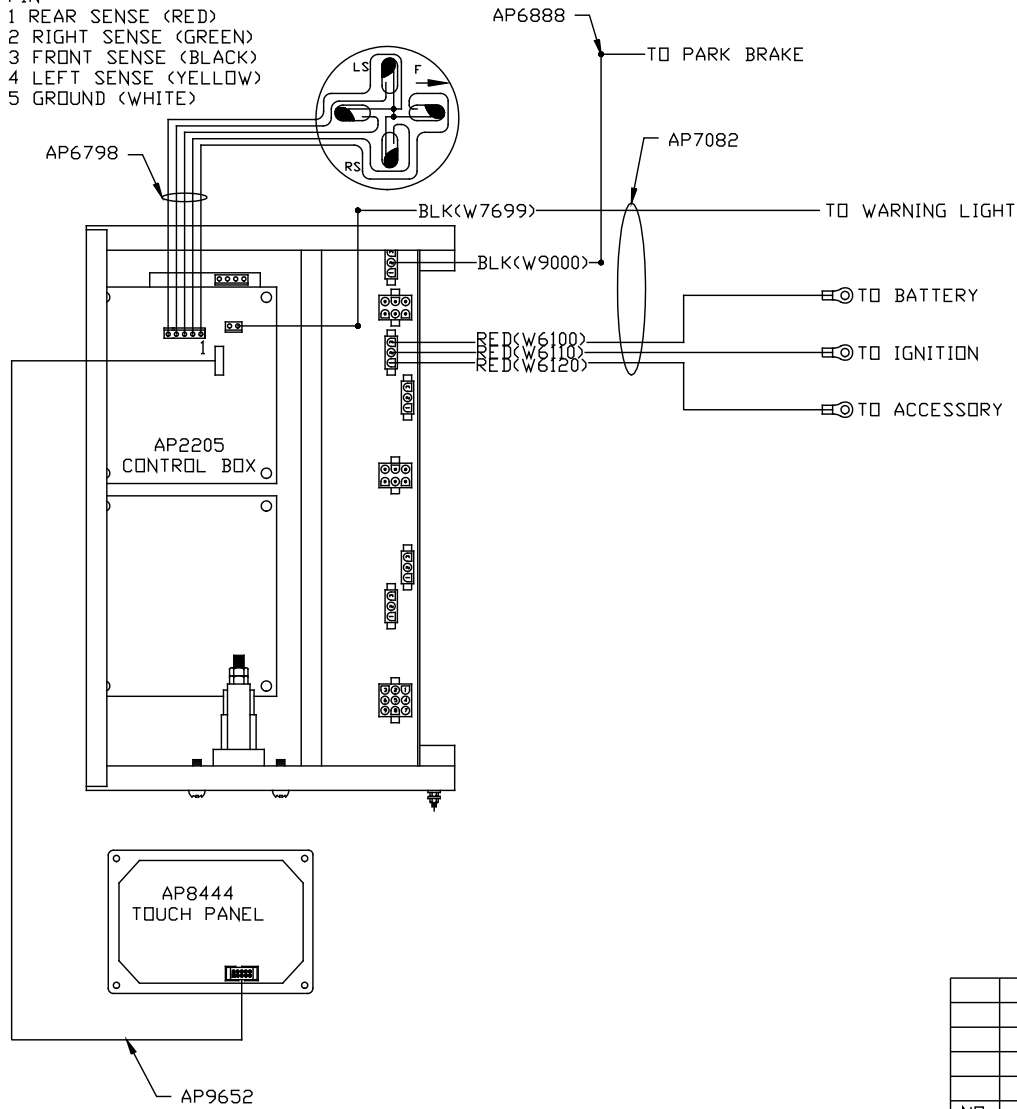

- PIN
 1 REAR SENSE (RED)
 2 RIGHT SENSE (GREEN)
 3 FRONT SENSE (BLACK)
 4 LEFT SENSE (YELLOW)
 5 GROUND (WHITE)

			HWH I-80 EXIT 267 SOUTH RT 1 MOSCOW, IOWA 52760		
			SCALE 1:3	DATE 28JAN02	DRAWN BY .
			SYSTEM SCHEMATIC ELEC		
NO.	DATE	REVISION			
THE INFORMATION DISCLOSED ON THIS DRAWING IS CONFIDENTIAL AND MUST NOT BE DISCLOSED OR USED IN ANY MANNER WHICH WILL BE DETRIMENTAL TO THE HWH CORPORATION			DRAWING NUMBER MP88847 A/C		

AP11213