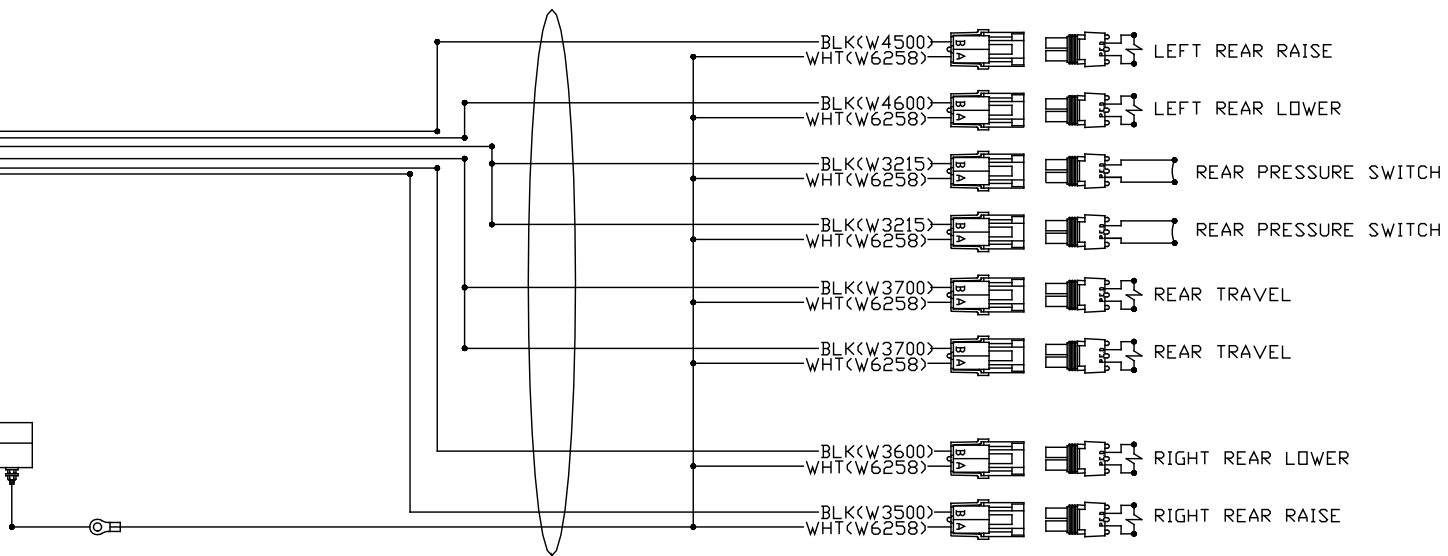

- PIN
 1 REAR SENSE (RED)
 2 RIGHT SENSE (GREEN)
 3 FRONT SENSE (BLACK)
 4 LEFT SENSE (YELLOW)
 5 GROUND (WHITE)

			HWH I-80 EXIT 267 SOUTH RT 1 MOSCOW, IOWA 52760		
			SCALE 1:3	DATE 28JAN02	DRAWN BY .
			SYSTEM SCHEMATIC ELEC		
NO.	DATE	REVISION			
THE INFORMATION DISCLOSED ON THIS DRAWING IS CONFIDENTIAL AND MUST NOT BE DISCLOSED OR USED IN ANY MANNER WHICH WILL BE DETRIMENTAL TO THE HWH CORPORATION			DRAWING NUMBER MP88847 A/C		

AP11213