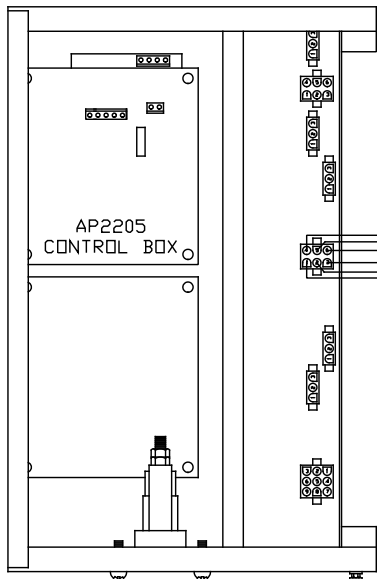

- PIN
 1 REAR SENSE (RED)
 2 RIGHT SENSE (GREEN)
 3 FRONT SENSE (BLACK)
 4 LEFT SENSE (YELLOW)
 5 GROUND (WHITE)

			HWH I-80 EXIT 267 SOUTH RT 1 MOSCOW, IOWA 52760		
			SCALE 1:3	DATE 28JAN02	DRAWN BY .
			SYSTEM SCHEMATIC ELEC		
NO.	DATE	REVISION			
THE INFORMATION DISCLOSED ON THIS DRAWING IS CONFIDENTIAL AND MUST NOT BE DISCLOSED OR USED IN ANY MANNER WHICH WILL BE DETRIMENTAL TO THE HWH CORPORATION			DRAWING NUMBER MP88847 A/C		

AP11213