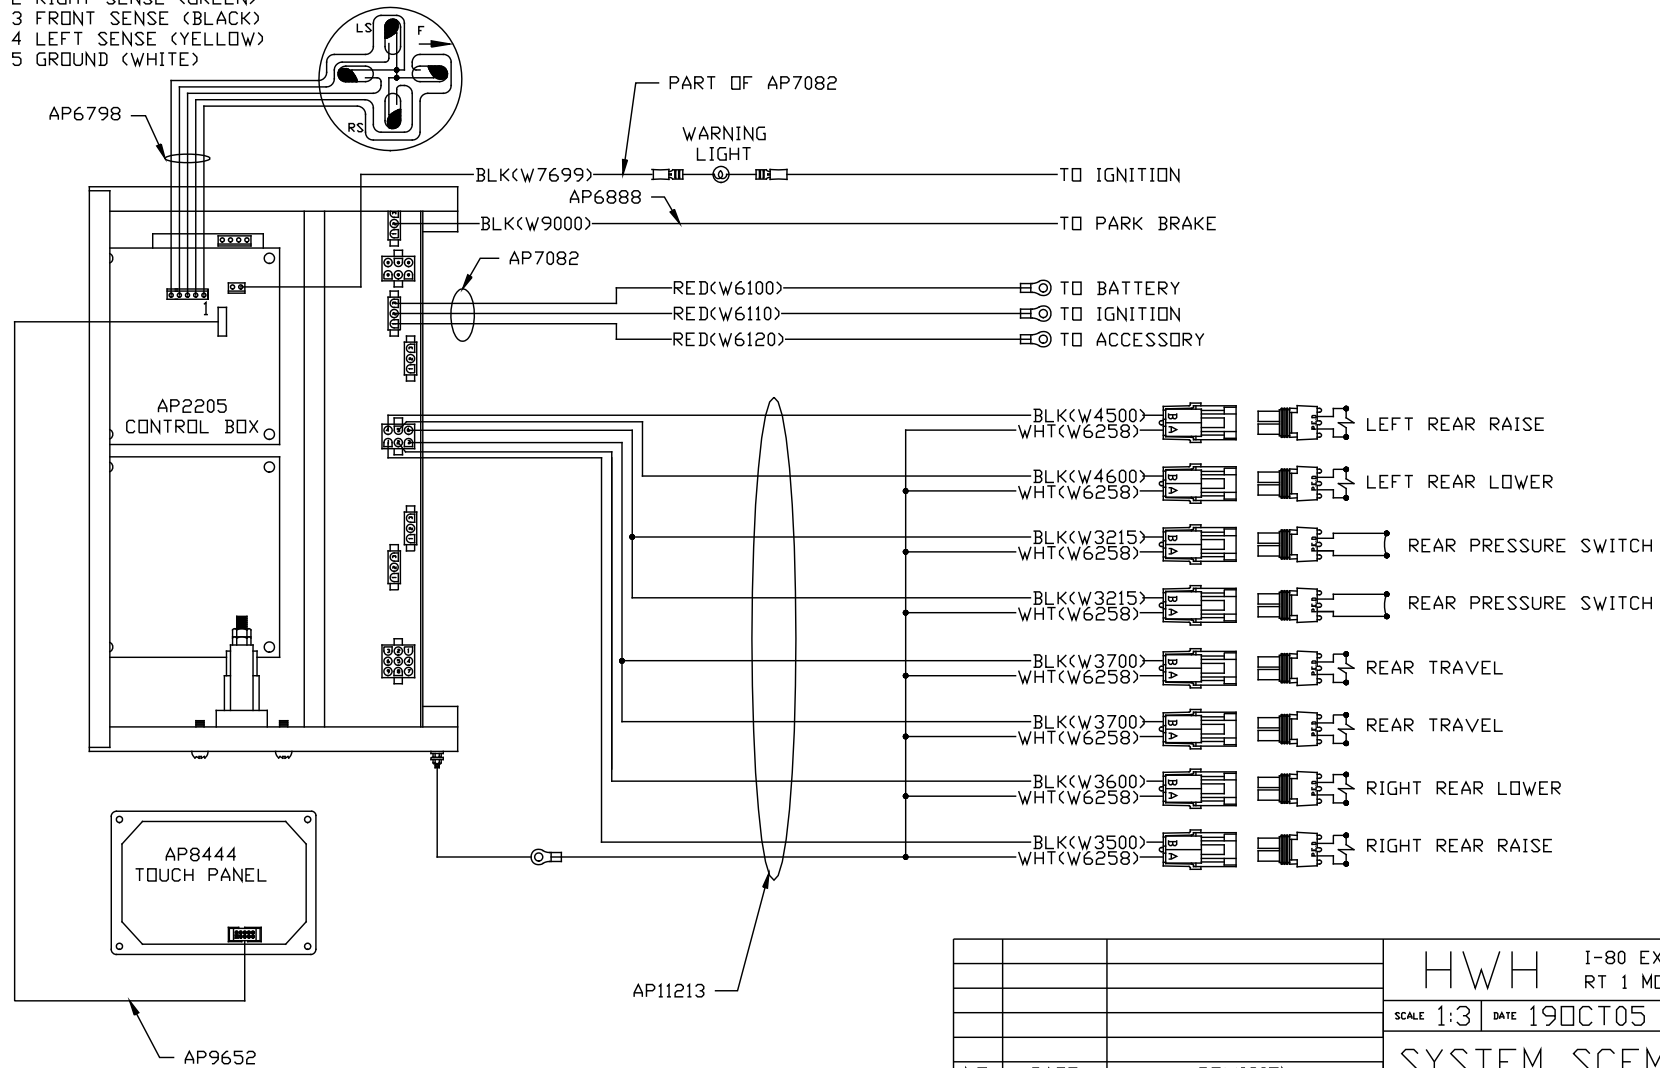

- PIN
 1 REAR SENSE (RED)
 2 RIGHT SENSE (GREEN)
 3 FRONT SENSE (BLACK)
 4 LEFT SENSE (YELLOW)
 5 GROUND (WHITE)

		HWH		I-80 EXIT 267 SOUTH RT 1 MOSCOW, IOWA 52760	
		SCALE 1:3	DATE 19OCT05	DRAWN BY .	
		SYSTEM SCHEMATIC ELEC			
NO.	DATE	REVISION			
THE INFORMATION DISCLOSED ON THIS DRAWING IS CONFIDENTIAL AND MUST NOT BE DISCLOSED OR USED IN ANY MANNER WHICH WILL BE DETRIMENTAL TO THE HWH CORPORATION				DRAWING NUMBER MP88917 A/B	