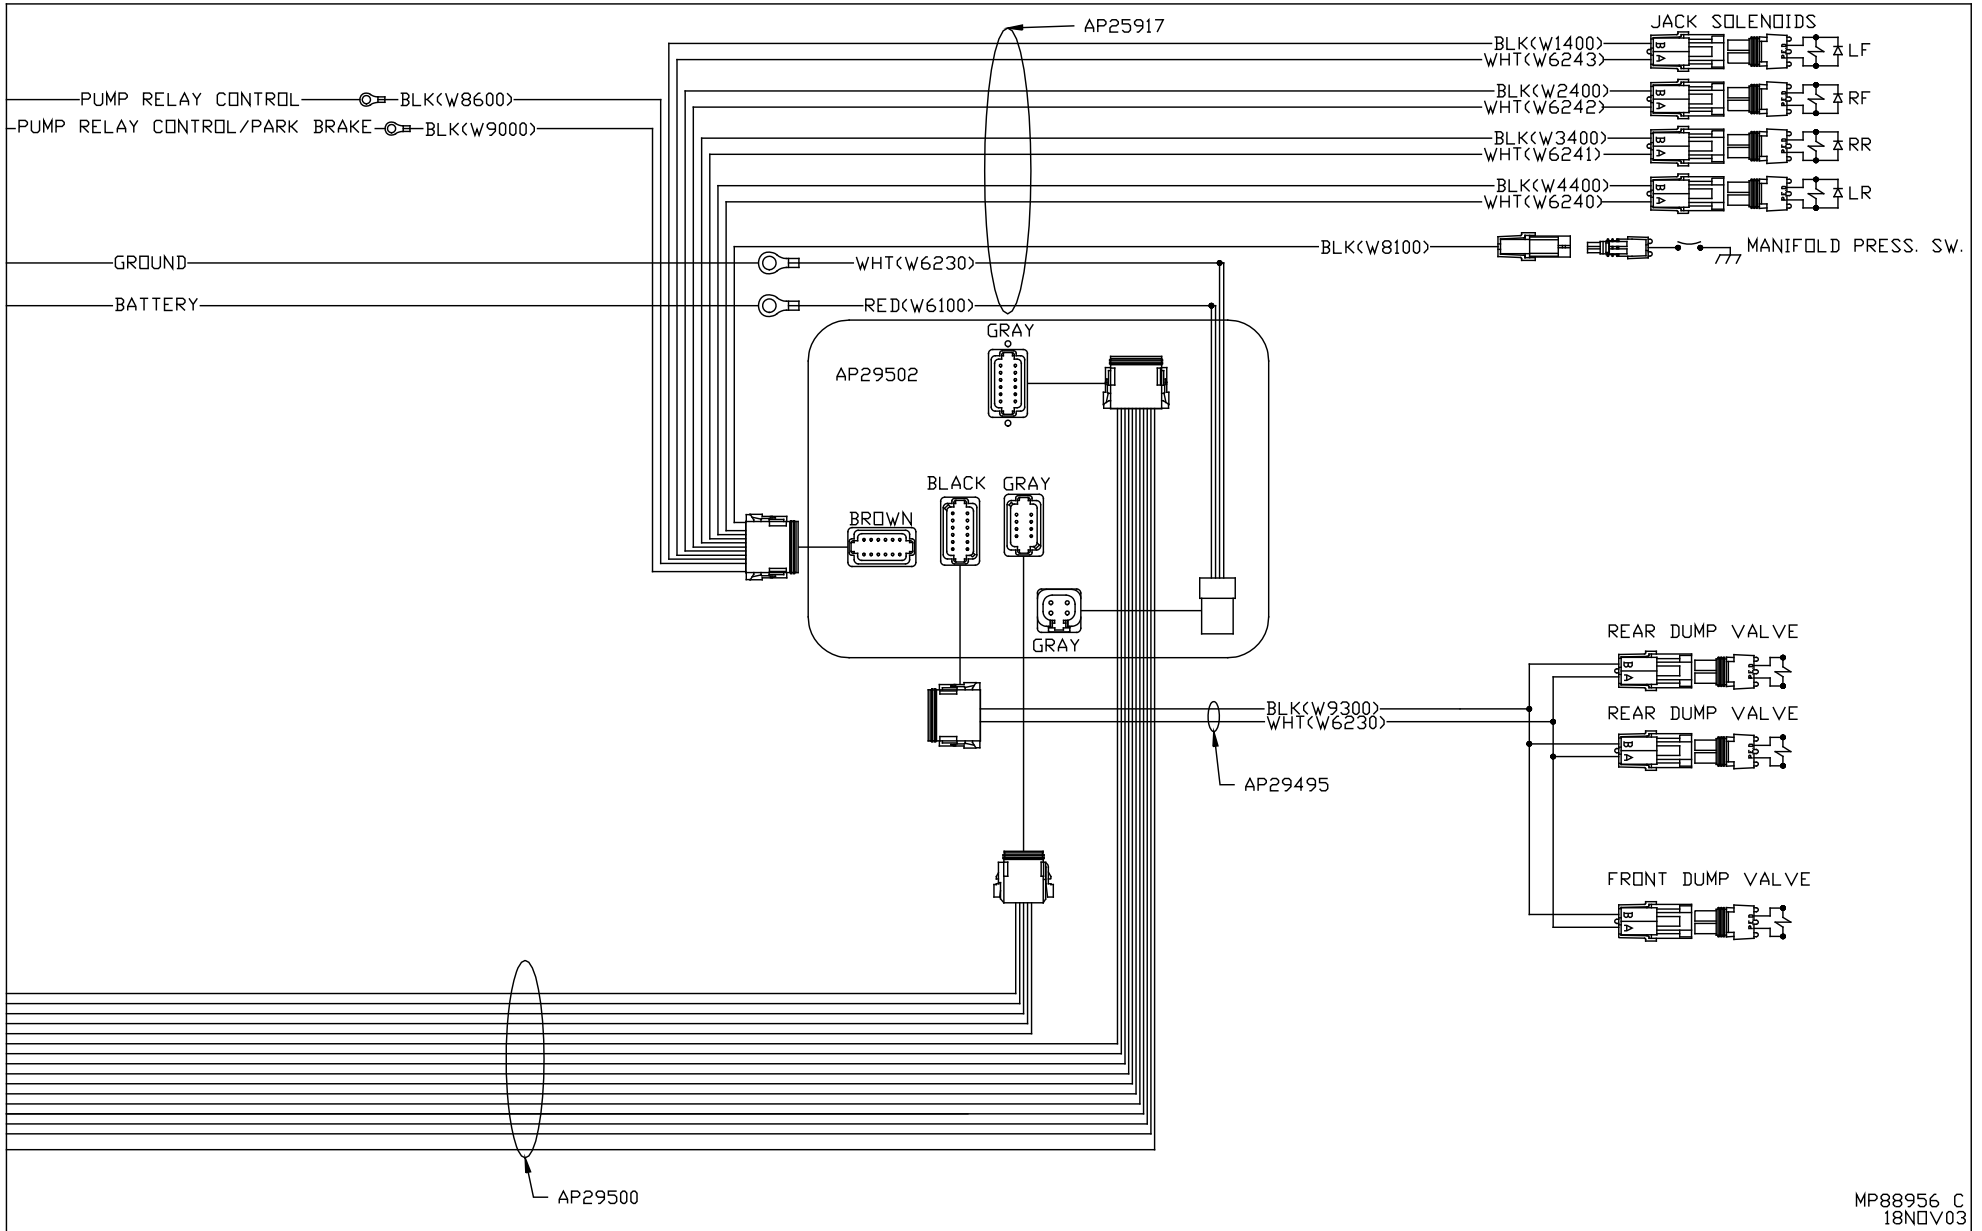

GRAY 4 PIN

1. RED(W6100) BATTERY
2. RED(W6100) BATTERY
3. WHT(W6230) GROUND
4. WHT(W6230) GROUND

NOTE: WIRE NUMBERS ON THIS SHEET ARE REFERENCED TO HARNESS PLUGS.

		HWH		I-80 EXIT 267 SOUTH RT 1 MOSCOW, IOWA 52760	
		SCALE 1:3	DATE 15OCT02	DRAWN BY .	
		SYSTEM SCHEMATIC ELEC			
NO.	DATE	REVISION			
THE INFORMATION DISCLOSED ON THIS DRAWING IS CONFIDENTIAL AND MUST NOT BE DISCLOSED OR USED IN ANY MANNER WHICH WILL BE DETRIMENTAL TO THE HWH CORPORATION			DRAWING NUMBER MP88956 A/D		