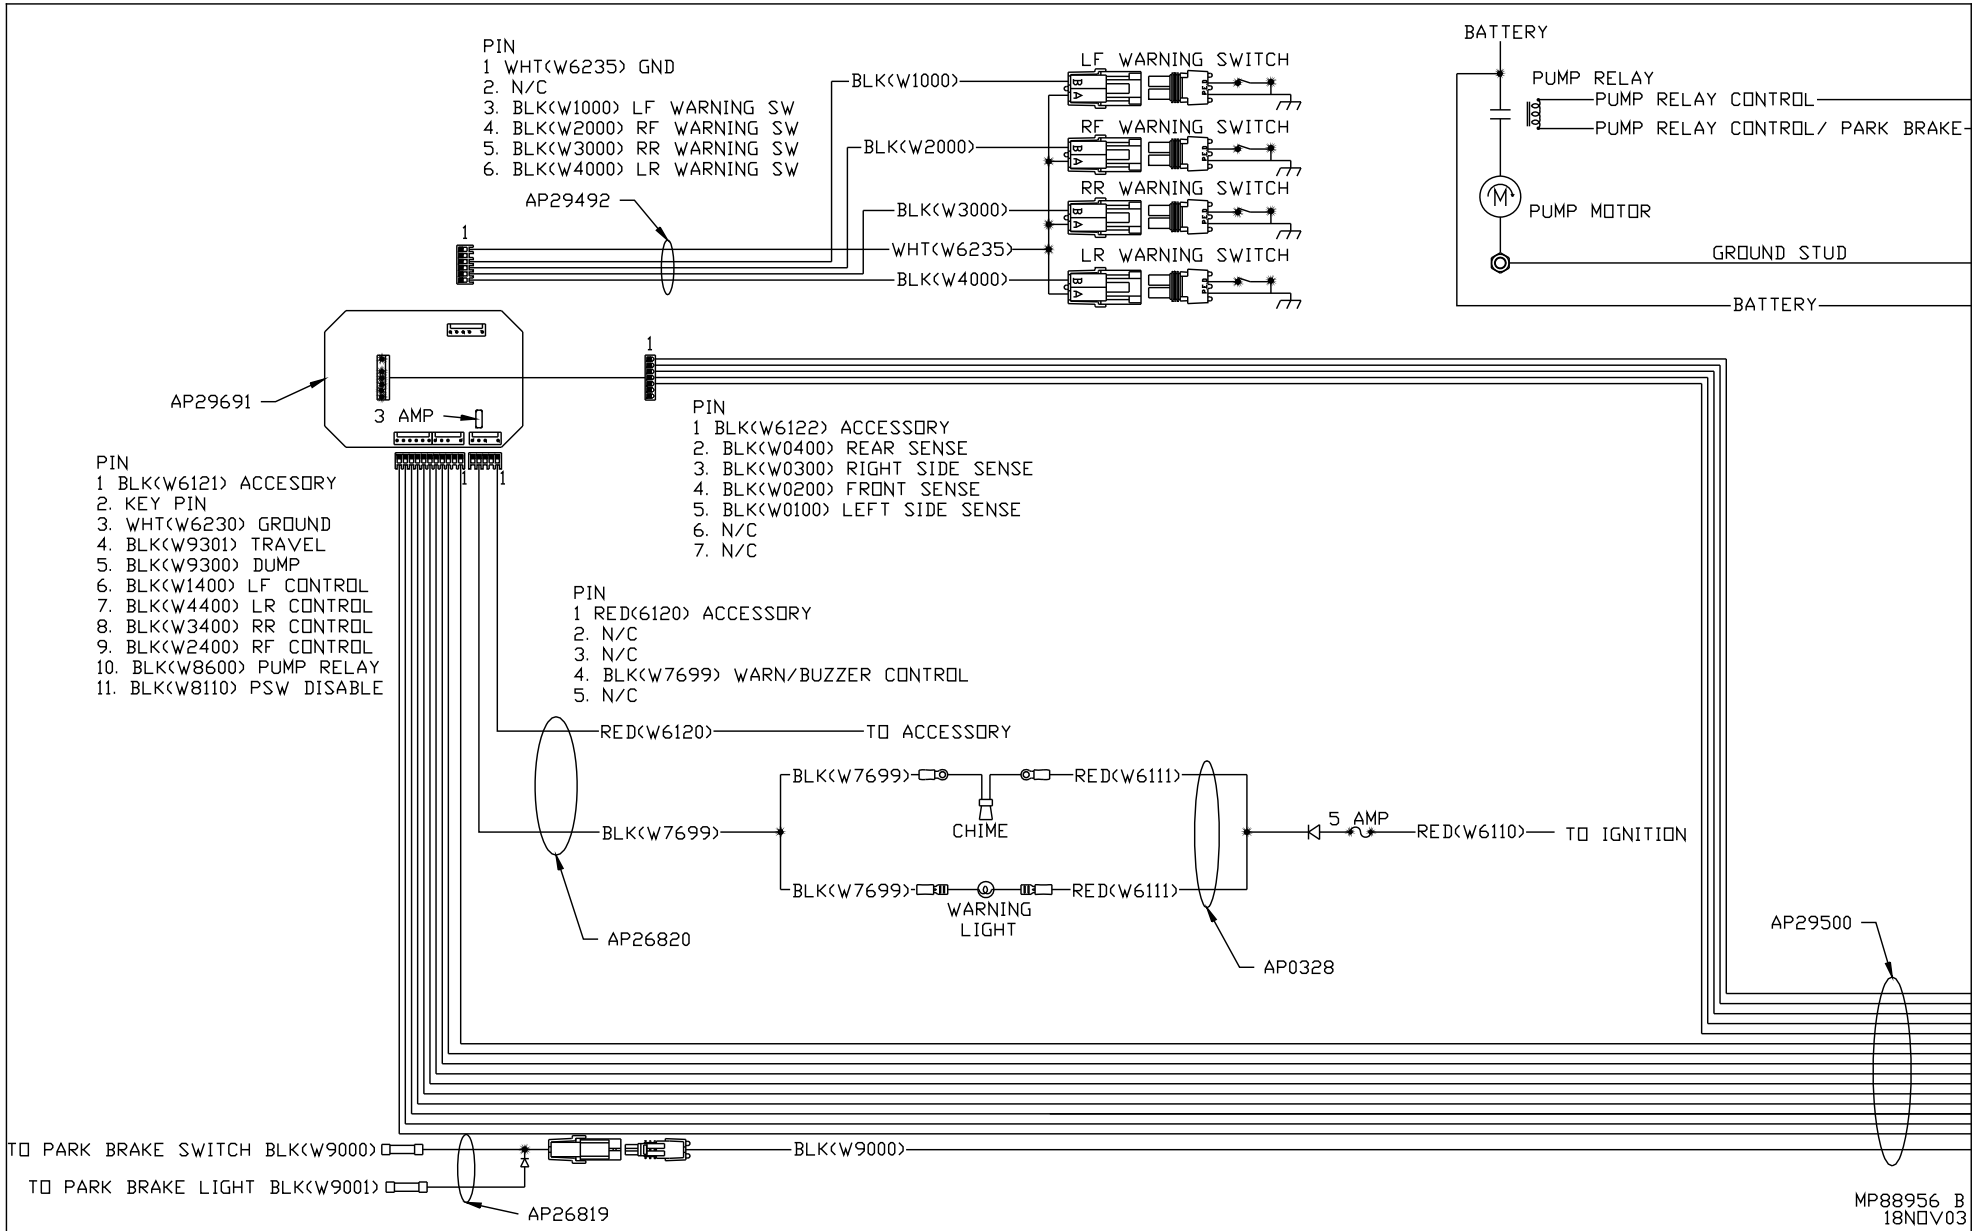

BLACK 12 PIN

1. N/C
2. N/C
3. N/C
4. N/C
5. N/C
6. WHT(W6230) GROUND
7. BLK(W9300) DUMP
8. N/C
9. N/C
10. N/C
11. N/C
12. N/C

GRAY 8 PIN

1. BLK(W0400) REAR SENSE
2. BLK(W0300) RIGHT SIDE SENSE
3. BLK(W0200) FRONT SENSE
4. BLK(W0100) LEFT SIDE SENSE
5. N/C
6. N/C
7. N/C
8. BLK(W6122) ACCESSORY

GRAY 4 PIN

1. RED(W6100) BATTERY
2. RED(W6100) BATTERY
3. WHT(W6230) GROUND
4. WHT(W6230) GROUND

NOTE: WIRE NUMBERS ON THIS SHEET ARE REFERENCED TO HARNESS PLUGS.

		HWH		I-80 EXIT 267 SOUTH RT 1 MOSCOW, IOWA 52760	
		SCALE 1:3	DATE 15OCT02	DRAWN BY .	
		SYSTEM SCHEMATIC ELEC			
NO.	DATE	REVISION			
THE INFORMATION DISCLOSED ON THIS DRAWING IS CONFIDENTIAL AND MUST NOT BE DISCLOSED OR USED IN ANY MANNER WHICH WILL BE DETRIMENTAL TO THE HWH CORPORATION			DRAWING NUMBER MP88956 A/D		

LED #	RATING	DESCRIPTION
F1	15 AMP	LEFT REAR OUTPUT
F2	15 AMP	RIGHT FRONT OUTPUT
F3	15 AMP	LEFT FRONT OUTPUT
F4	15 AMP	RIGHT REAR OUTPUT
F5	5 AMP	PUMP OUTPUT
F6	5 AMP	DUMP OUTPUT
F7	---	---
F8	---	---
F9	---	---
F10	---	---
F11	---	---
F12	3	PARK BRAKE