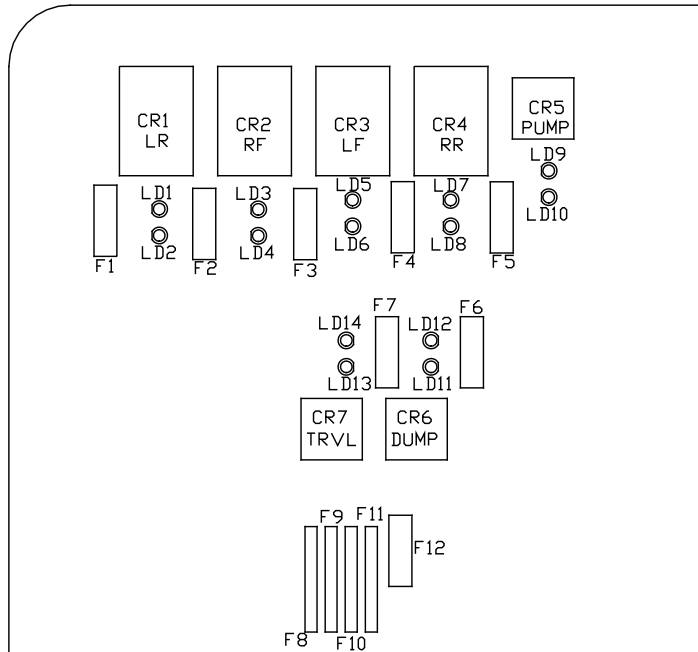

AP29502

BROWN 12 PIN

1. N/C
2. WHT(W6243) GROUND
3. WHT(W6242) GROUND
4. WHT(W6241) GROUND
5. WHT(W6240) GROUND
6. BLK(W8100) MANIFOLD PRESS SW.
7. BLK(W9000) PARK BRAKE
8. BLK(W4400) LEFT REAR SOLENOID
9. BLK(W2400) RIGHT FRONT SOLENOID
10. BLK(W1400) LEFT FRONT SOLENOID
11. BLK(W3400) RIGHT REAR SOLENOID
12. BLK(W8600) PUMP RELAY CONTROL

BLACK 12 PIN

1. N/C
2. N/C
3. N/C
4. N/C
5. N/C
6. WHT(W6230) GROUND
7. BLK(W9300) DUMP
8. N/C
9. N/C
10. N/C
11. N/C
12. N/C

GRAY 8 PIN

1. BLK(W0400) REAR SENSE
2. BLK(W0300) RIGHT SIDE SENSE
3. BLK(W0200) FRONT SENSE
4. BLK(W0100) LEFT SIDE SENSE
5. N/C
6. N/C
7. N/C
8. BLK(W6122) ACCESSORY

GRAY 4 PIN

1. RED(W6100) BATTERY
2. RED(W6100) BATTERY
3. WHT(W6230) GROUND
4. WHT(W6230) GROUND

NOTE: WIRE NUMBERS ON THIS SHEET ARE REFERENCED TO HARNESS PLUGS.

		HWH		I-80 EXIT 267 SOUTH RT 1 MOSCOW, IOWA 52760	
		SCALE 1:3	DATE 15OCT02	DRAWN BY .	
		SYSTEM SCHEMATIC ELEC			
NO.	DATE	REVISION			
THE INFORMATION DISCLOSED ON THIS DRAWING IS CONFIDENTIAL AND MUST NOT BE DISCLOSED OR USED IN ANY MANNER WHICH WILL BE DETRIMENTAL TO THE HWH CORPORATION			DRAWING NUMBER MP88956 A/D		

LED #	RATING	DESCRIPTION
F1	15 AMP	LEFT REAR OUTPUT
F2	15 AMP	RIGHT FRONT OUTPUT
F3	15 AMP	LEFT FRONT OUTPUT
F4	15 AMP	RIGHT REAR OUTPUT
F5	5 AMP	PUMP OUTPUT
F6	5 AMP	DUMP OUTPUT
F7	---	---
F8	---	---
F9	---	---
F10	---	---
F11	---	---
F12	3	PARK BRAKE