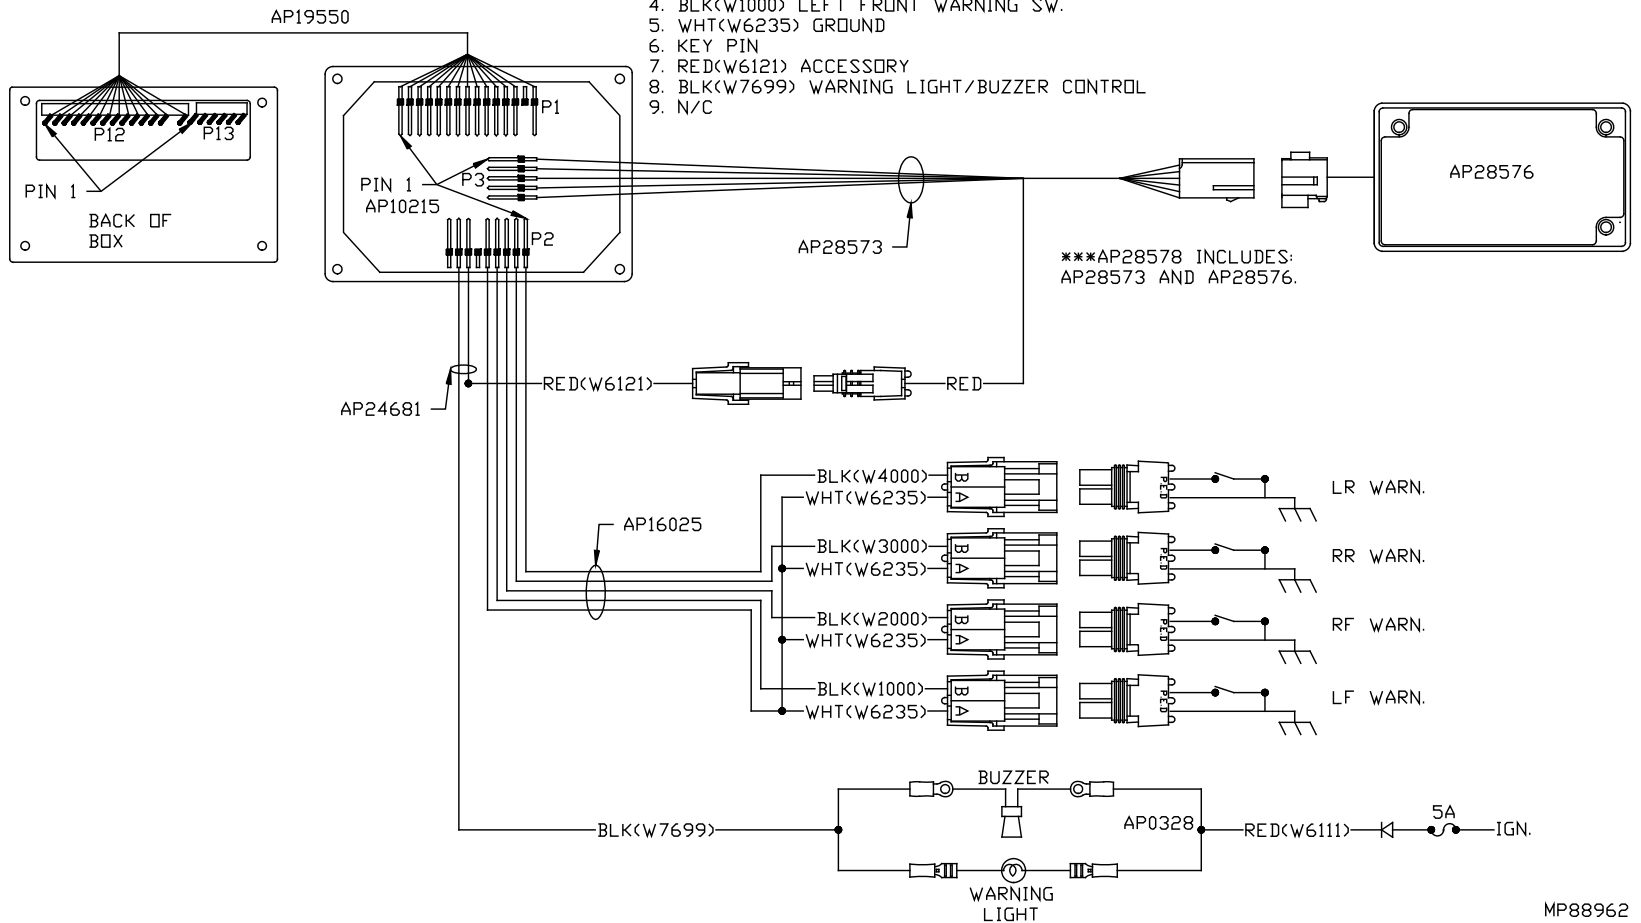

- P12-P1
1. BLUE
 2. BROWN
 3. GRAY
 4. PURPLE
 5. BLACK/WHITE
 6. BLACK
 7. WHITE/BLACK
 8. WHITE
 9. ORANGE/BLACK
 10. ORANGE
 11. GREEN
 12. GREEN/BLACK
 13. RED/BLACK
 14. KEYING PIN
 15. RED

- P3
1. REAR SENSE (ORANGE)
 2. RIGHT SIDE SENSE (GREEN)
 3. FRONT SENSE (BLACK)
 4. LEFT SIDE SENSE (YELLOW)
 5. GROUND (WHITE)

- P2
1. BLK(W4000) LEFT REAR WARNING SW.
 2. BLK(W3000) RIGHT REAR WARNING SW.
 3. BLK(W2000) RIGHT FRONT WARNING SW.
 4. BLK(W1000) LEFT FRONT WARNING SW.
 5. WHT(W6235) GROUND
 6. KEY PIN
 7. RED(W6121) ACCESSORY
 8. BLK(W7699) WARNING LIGHT/BUZZER CONTROL
 9. N/C

***AP28578 INCLUDES:
AP28573 AND AP28576.