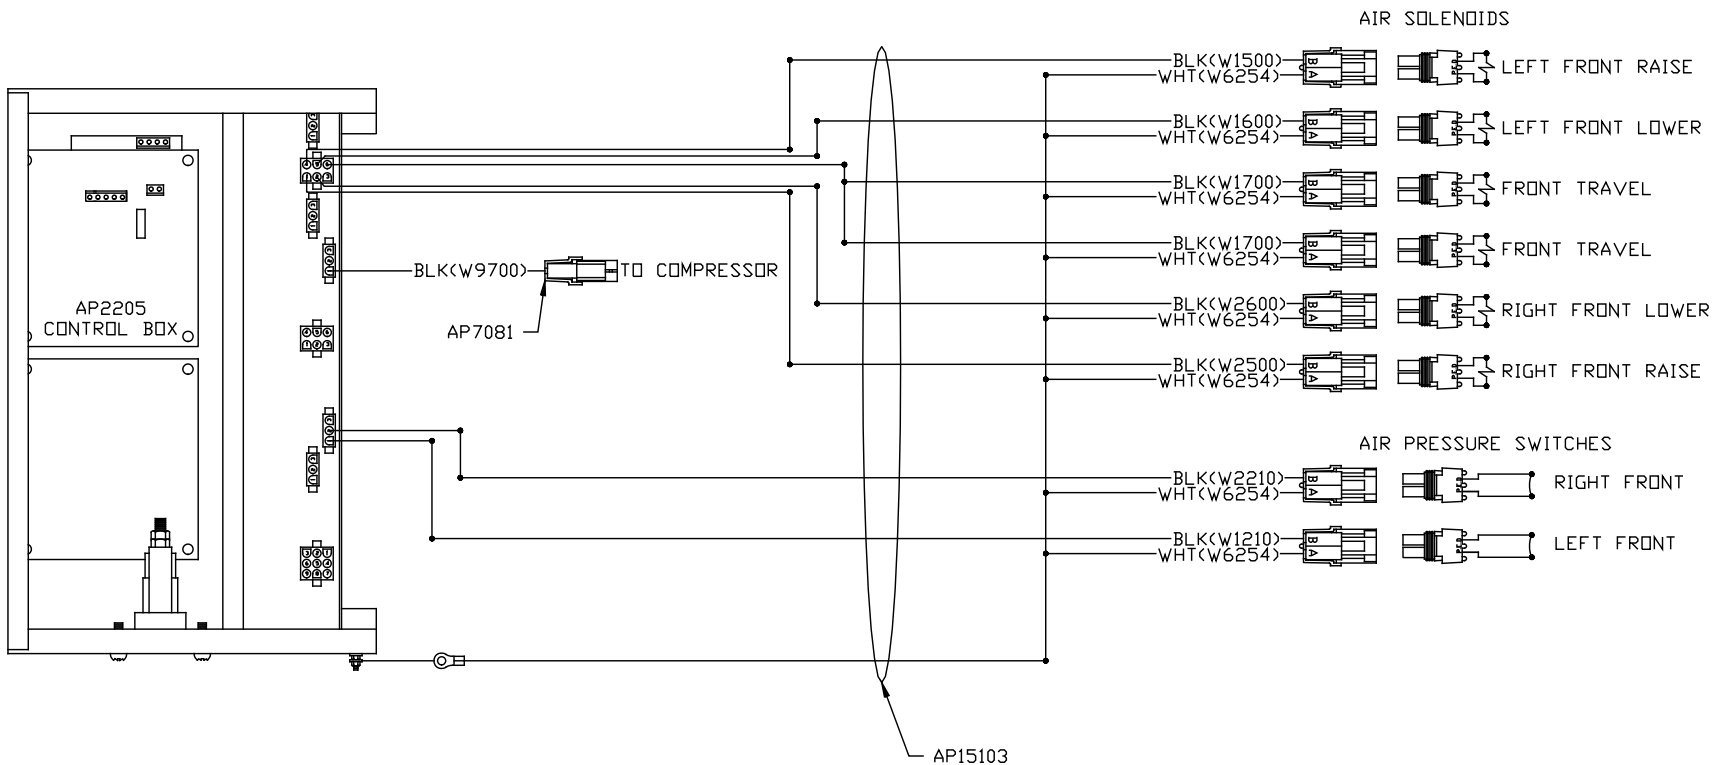

- PIN
 1 REAR SENSE (RED)
 2 RIGHT SENSE (GREEN)
 3 FRONT SENSE (BLACK)
 4 LEFT SENSE (YELLOW)
 5 GROUND (WHITE)

		HWH I-80 EXIT 267 SOUTH RT 1 MOSCOW, IOWA 52760	
		SCALE 1:3	DATE 26MAR03
		DRAWN BY .	
		SYSTEM SCHEMATIC ELEC	
NO.	DATE	REVISION	
THE INFORMATION DISCLOSED ON THIS DRAWING IS CONFIDENTIAL AND MUST NOT BE DISCLOSED OR USED IN ANY MANNER WHICH WILL BE DETRIMENTAL TO THE HWH CORPORATION		DRAWING NUMBER MP89046 A/C	

AP11213