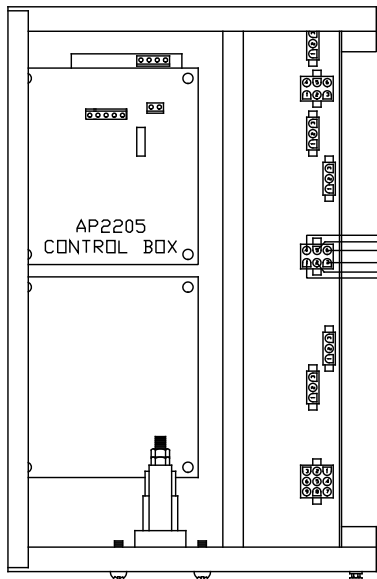

- PIN
 1 REAR SENSE (RED)
 2 RIGHT SENSE (GREEN)
 3 FRONT SENSE (BLACK)
 4 LEFT SENSE (YELLOW)
 5 GROUND (WHITE)

		HWH I-80 EXIT 267 SOUTH RT 1 MOSCOW, IOWA 52760	
		SCALE 1:3	DATE 26MAR03
		DRAWN BY .	
		SYSTEM SCHEMATIC ELEC	
NO.	DATE	REVISION	
THE INFORMATION DISCLOSED ON THIS DRAWING IS CONFIDENTIAL AND MUST NOT BE DISCLOSED OR USED IN ANY MANNER WHICH WILL BE DETRIMENTAL TO THE HWH CORPORATION		DRAWING NUMBER MP89046 A/C	

AP11213