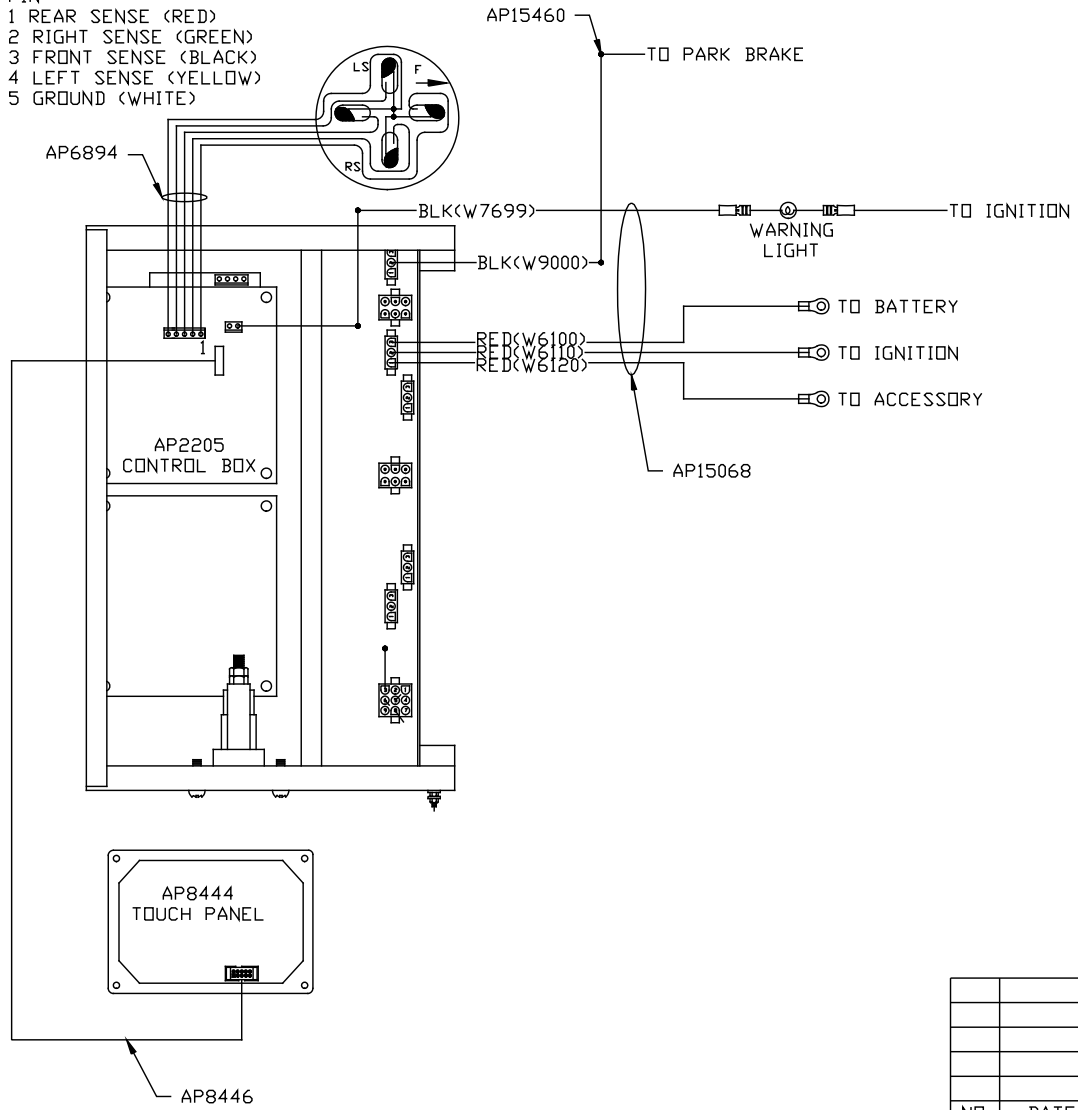

- PIN
 1 REAR SENSE (RED)
 2 RIGHT SENSE (GREEN)
 3 FRONT SENSE (BLACK)
 4 LEFT SENSE (YELLOW)
 5 GROUND (WHITE)

		HWH I-80 EXIT 267 SOUTH RT 1 MOSCOW, IOWA 52760	
		SCALE 1:3	DATE 26MAR03
		DRAWN BY .	
		SYSTEM SCHEMATIC ELEC	
NO.	DATE	REVISION	
THE INFORMATION DISCLOSED ON THIS DRAWING IS CONFIDENTIAL AND MUST NOT BE DISCLOSED OR USED IN ANY MANNER WHICH WILL BE DETRIMENTAL TO THE HWH CORPORATION		DRAWING NUMBER MP89046 A/C	

AP11213