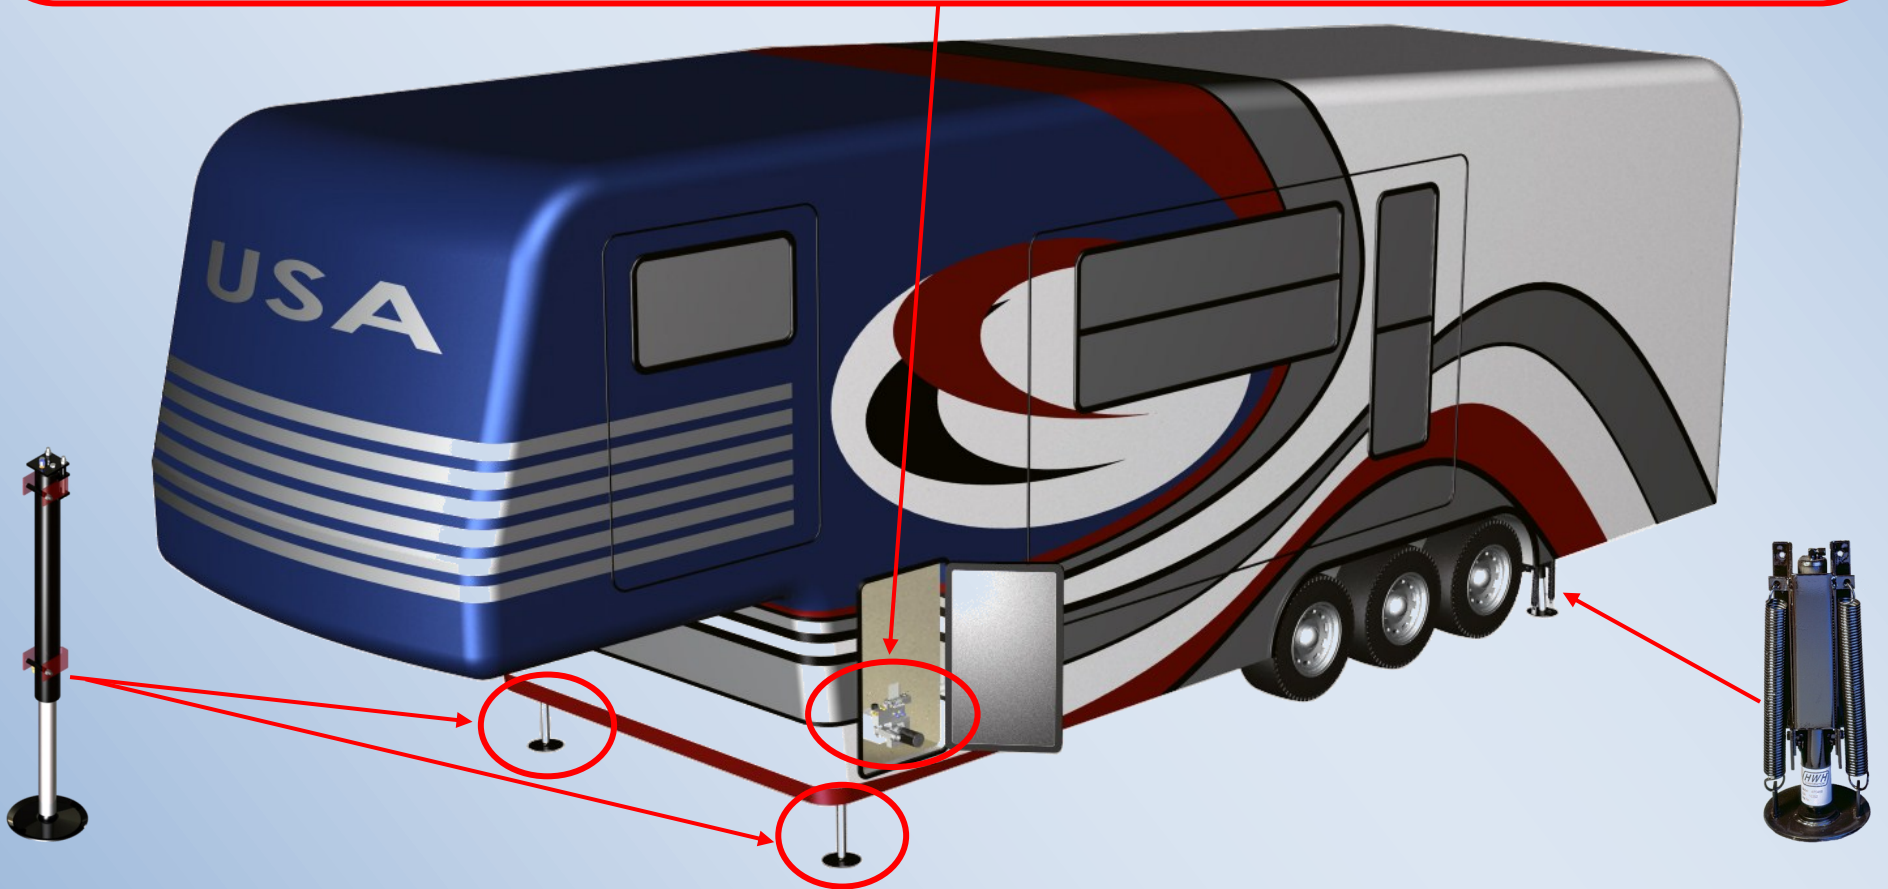

Hand Pump
W/Manual Control

Hand Pump BRKT
Electric Power Manual Control

Hand Pump/Electric Pump
Electric Controlled

Hand Pump/Electric Pump
Computer Controlled

Precision Aircraft Style Jacks Provide "The Look of the Future!"

Jacks can be used as landing gear or in combination with other jacks to make a complete leveling system. Provides exceptional stability.

2096 Moscow Road, Moscow, IA 52760 | Ph: 800-321-3494 | Fax: 563-724-3408