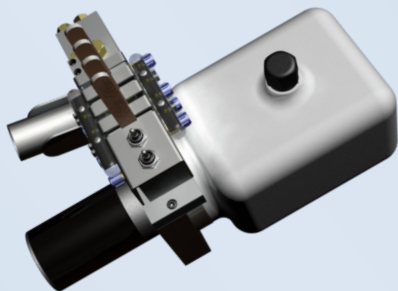

HWH has a full line of hydraulic solutions for your Fifth Wheels and Trailers

Four different control packages available

Components are available in various sizes to equip the smallest to the largest trailers.

Hand Pump
W/Manual Control

Hand Pump BRKT
Electric Power Manual Control

Hand Pump/Electric Pump
Electric Controlled

Hand Pump/Electric Pump
Computer Controlled

Precision Aircraft Style Jacks Provide "The Look of the Future!"

Jacks can be used as landing gear or in combination with other jacks to make a complete leveling system. Provides exceptional stability.

2096 Moscow Road, Moscow, IA 52760 | Ph: 800-321-3494 | Fax: 563-724-3408