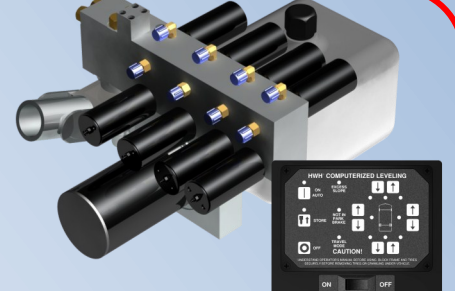

HWH has a full line of hydraulic solutions for your Fifth Wheels and Trailers

Four different control packages available

Components are available in various sizes to equip the smallest to the largest trailers.

Hand Pump
W/Manual Control

Hand Pump BRKT
Electric Power Manual Control

Hand Pump/Electric Pump
Electric Controlled

Hand Pump/Electric Pump
Computer Controlled

Precision Aircraft Style Jacks Provide "The Look of the Future!"

Jacks can be used as landing gear or in combination with other jacks to make a complete leveling system. Provides exceptional stability.

2096 Moscow Road, Moscow, IA 52760 | Ph: 800-321-3494 | Fax: 563-724-3408