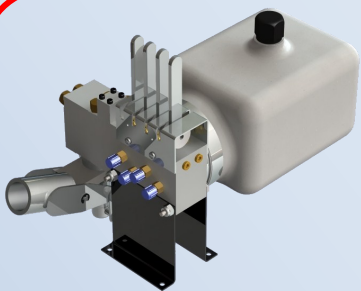

HWH has a full line of hydraulic solutions for your Fifth Wheels and Trailers

Four different control packages available

Components are available in various sizes to equip the smallest to the largest trailers.

Hand Pump
W/Manual Control

Hand Pump BRKT
Electric Power Manual Control

Hand Pump/Electric Pump
Electric Controlled

Hand Pump/Electric Pump
Computer Controlled

Precision Aircraft Style Jacks Provide "The Look of the Future!"

Jacks can be used as landing gear or in combination with other jacks to make a complete leveling system. Provides exceptional stability.

2096 Moscow Road, Moscow, IA 52760 | Ph: 800-321-3494 | Fax: 563-724-3408