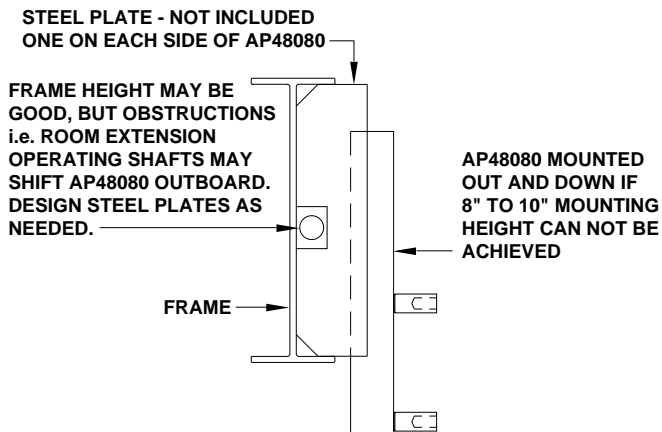

INSTALLATION INSTRUCTIONS

STRAIGHT-ACTING, (POWER-EXTEND/SPRING-RETRACT) JACKS

TRAVEL TRAILER / FIFTH WHEEL 6000LB. REAR JACKS

ALTERNATE BRACKET ARRANGEMENTS

AP48080 MOUNTING BRACKET MAY NEED TO BE OUTBOARD OF FRAME DUE TO OBSTRUCTIONS OR IF BOTTOM OF FRAME HEIGHT IS 21.5" OR GREATER AND 8" TO 10" MOUNTING HEIGHT CAN NOT BE ACHIEVED.

FRAME HEIGHT TOO LOW, 8" TO 10" MOUNTING HEIGHT CAN NOT BE ACHIEVED.