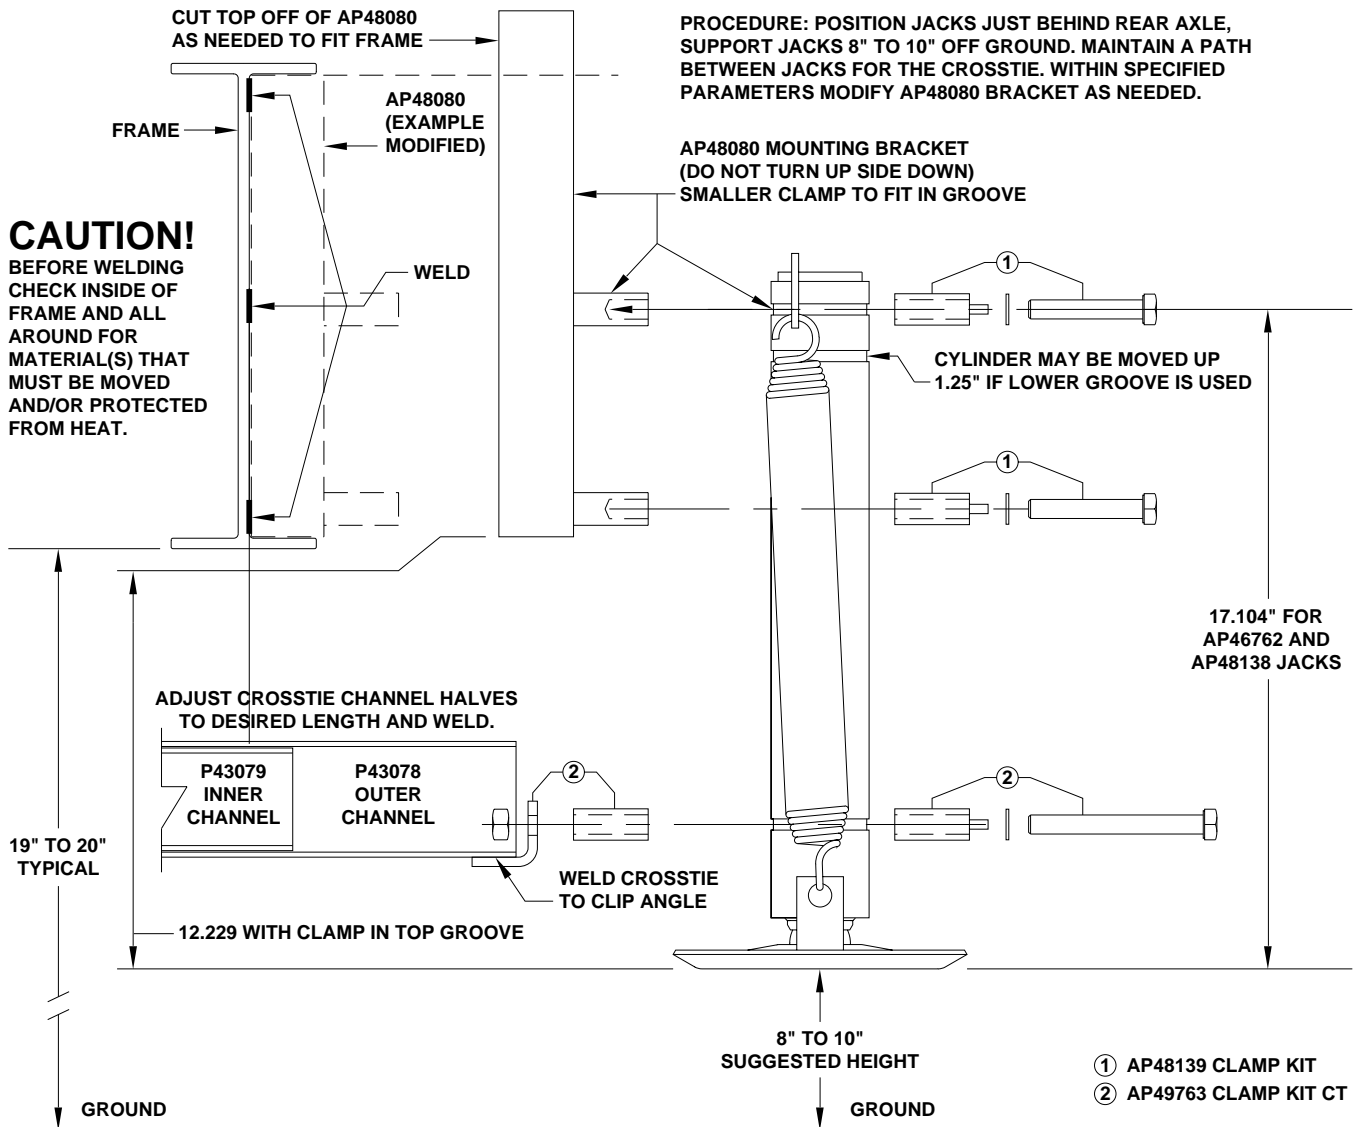

INSTALLATION INSTRUCTIONS

STRAIGHT-ACTING, (POWER-EXTEND/SPRING-RETRACT) JACKS

TRAVEL TRAILER / FIFTH WHEEL 6000LB. REAR JACKS

ALTERNATE BRACKET ARRANGEMENTS

AP48080 MOUNTING BRACKET MAY NEED TO BE OUTBOARD OF FRAME DUE TO OBSTRUCTIONS OR IF BOTTOM OF FRAME HEIGHT IS 21.5" OR GREATER AND 8" TO 10" MOUNTING HEIGHT CAN NOT BE ACHIEVED.

FRAME HEIGHT TOO LOW, 8" TO 10" MOUNTING HEIGHT CAN NOT BE ACHIEVED.