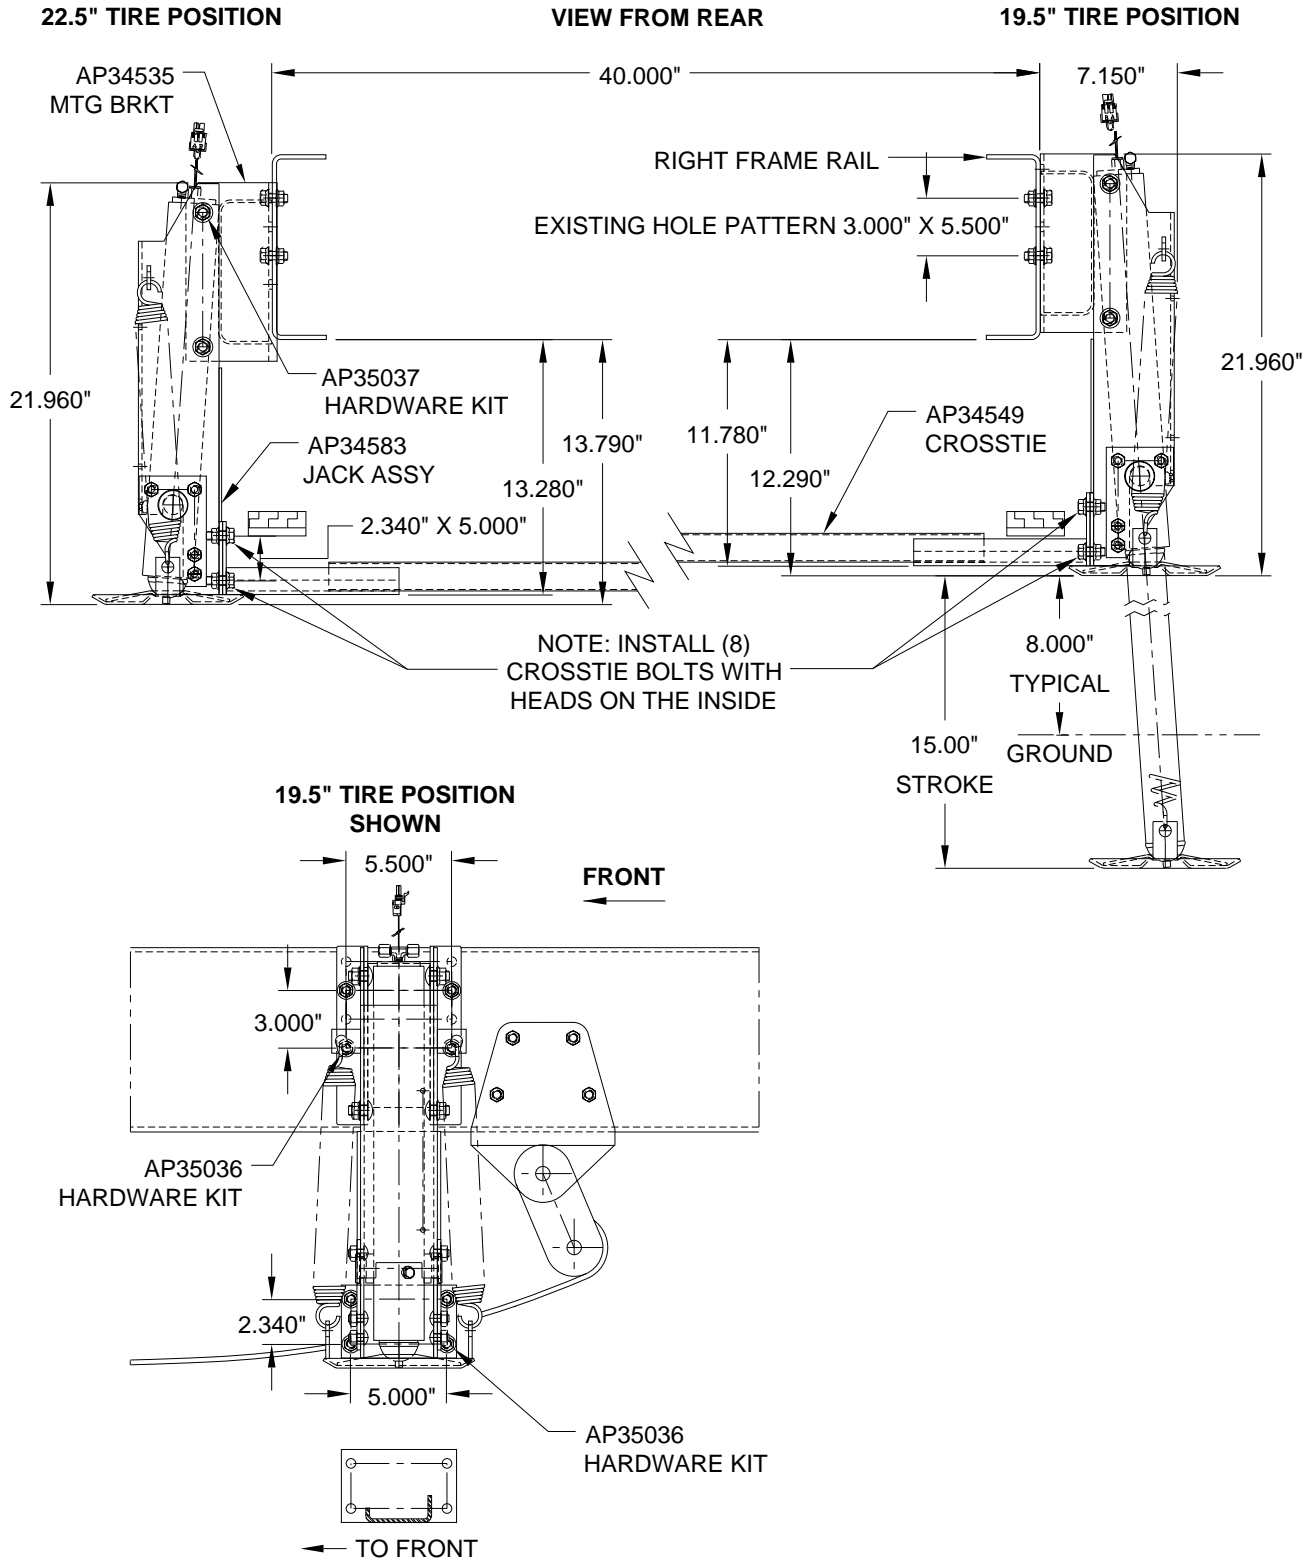

9000# Jack Kit and Spacer/Cross-Tie Kit: Straight-Acting Jacks

Application: Mounting Straight-Acting Jacks on FRONT Workhorse: W20, W22, W24, 2004 thru 2006 chassis with 22.5" TIRES.

Mfr. #: AP34439 9000# Front Jack Kit
Includes: 2 - AP34592 Jack 9000x15 AMF WS
 1 - AP35037 Hardware Kit

Mfr. #: 1 - AP34441 Spacer/Tie Kit 9S WH22F
Includes: 2 - AP34535 Mtg Brackets - AMWH/9SF
 1 - AP34549 CrossTie - AMWH/6SF
 2 - AP35034 Hardware Kit 7/16"

M.S.R.P.: See Item Price Listing

M.S.R.P.: See Item Price Listing