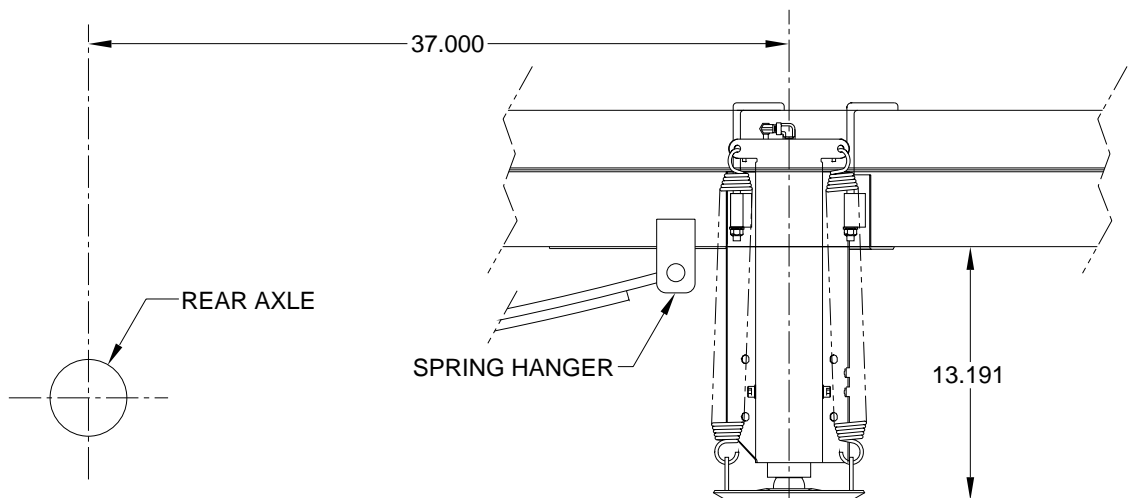

6000# Jack Kit: Straight-Acting Jacks

Application: For rear of 2008 and later Dodge Sprinter 3500 chassis with the V6 engine.

Mfr. #: AP43393 6000# Jack Kit

Includes: 1 - AP41999 6000# x 13" Stroke Left Jack Assy.
 1 - AP41998 6000# x 13" Stroke Right Jack Assy.
 1 - AP43391 U-Bolt Hardware Kit

1 - AP45425 - Crosstie
 1 - AP45538 - Crosstie Hardware Kit

M.S.R.P.: See Item Price Listing

NOTE: ALL DIMENSIONS ARE APPROXIMATE

CAUTION: Follow CAUTIONS in Operator's and Installation Manuals concerning working under vehicles.