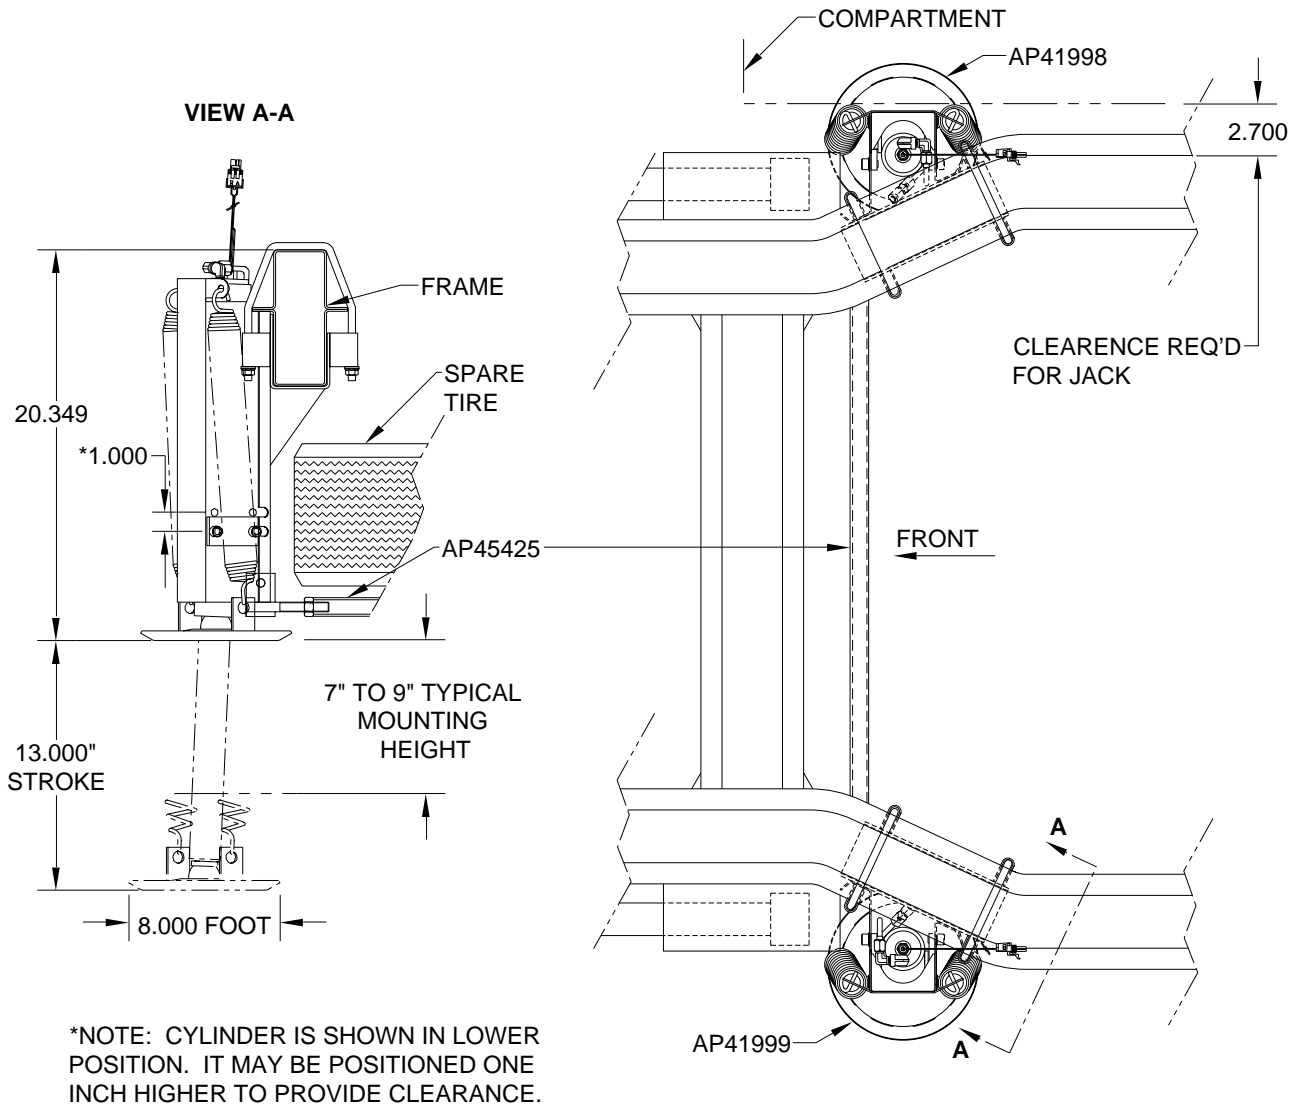

6000# Jack Kit: Straight-Acting Jacks

Application: For rear of 2008 and later Dodge Sprinter 3500 chassis with the V6 engine.

Mfr. #: AP43393 6000# Jack Kit

Includes: 1 - AP41999 6000# x 13" Stroke Left Jack Assy.
 1 - AP41998 6000# x 13" Stroke Right Jack Assy.
 1 - AP43391 U-Bolt Hardware Kit

1 - AP45425 - Crosstie
 1 - AP45538 - Crosstie Hardware Kit

M.S.R.P.: See Item Price Listing

NOTE: ALL DIMENSIONS ARE APPROXIMATE

CAUTION: Follow CAUTIONS in Operator's and Installation Manuals concerning working under vehicles.