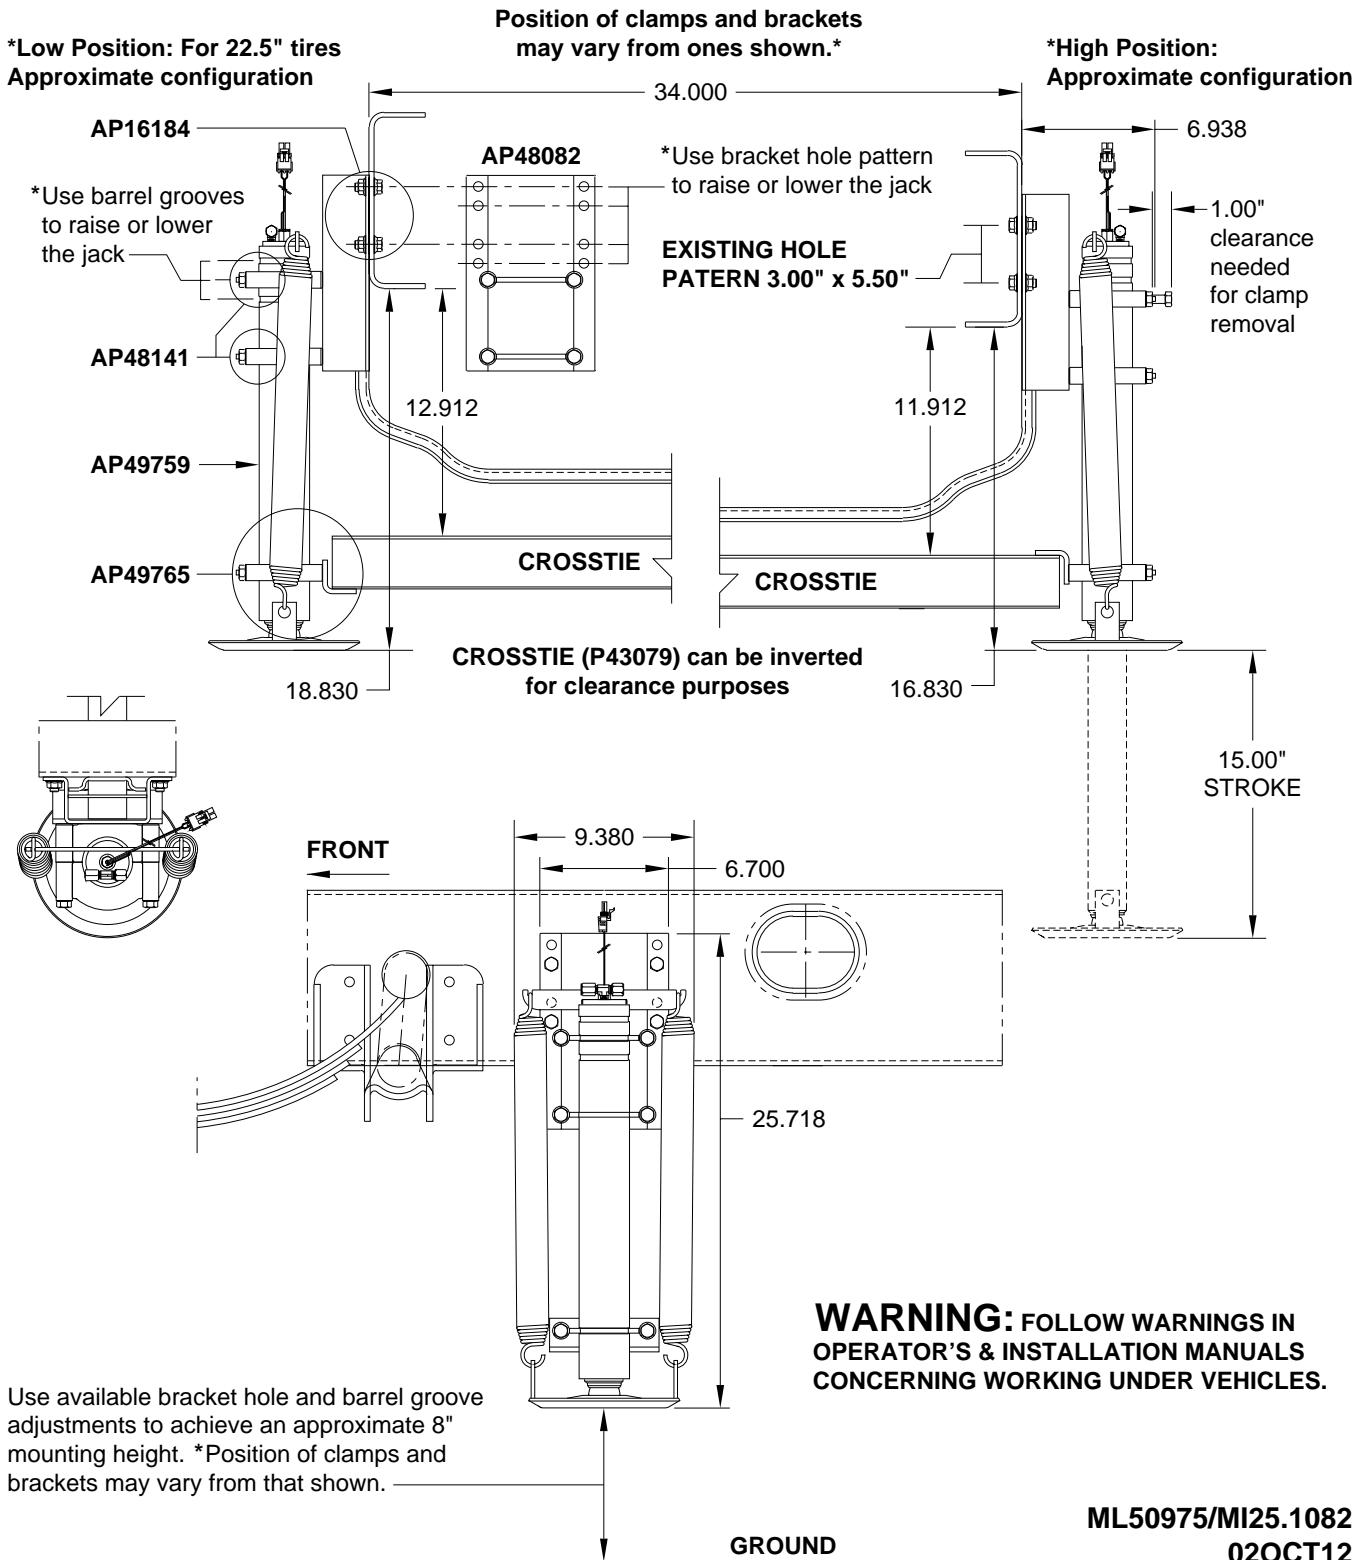

9000# Jack Kit and Mtg/Tie Kit: Straight-Acting Jacks

Application: Mounting Straight-Acting Jacks on the REAR OF FORD, 2004 thru 2011 chassis with 19.5-22.5" TIRES.

Mfr. #: AP49761 9000# Rear Jack Kit
Includes: 2 - AP49759 Jack 9000x15 FXBA WS

Mfr. #: 1 - AP49764 Mtg/Tie Kit 9S FD/WH
Includes: 2 - AP48082 Mtg Brkt - 9S FDR THRD BO
 1 - AP48141 Clamp Kit 9S Mtg Outer
 1 - AP49765 Clamp Kit 9K CT THRU
 1 - AP16184 Hardware Kit 7/16"
 1 - P43079 Crosstie Inner 38" Formed

M.S.R.P.: See Item Price Listing

M.S.R.P.: See Item Price Listing

Note: this sheet is for 2004 thru 2011 chassis. 2004 motor homes may have a 2003 chassis. The 10th digit of the VIN code will be "3" 2003 chassis or "4" 2004 chassis.