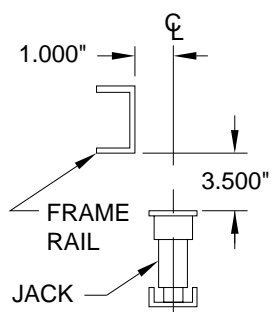

Mounting Bracket Kit: Kick-Down Jacks

Application: For mounting Kick-Down Jacks on the FRONT OF OSHKOSH X chassis with SPRING SUSPENSION and 19.5" TIRES. Front bracket.

Mfr. #: AP0316 Bracket Kit Oshkosh X

Includes: 2 - AP8564 Bracket
1 - AP7538 Hardware Kit

M.S.R.P.: See Item Price Listing

CAUTION: Follow CAUTIONS in Operator's and Installation Manuals concerning working under vehicles.

MI25.1115
11JAN01