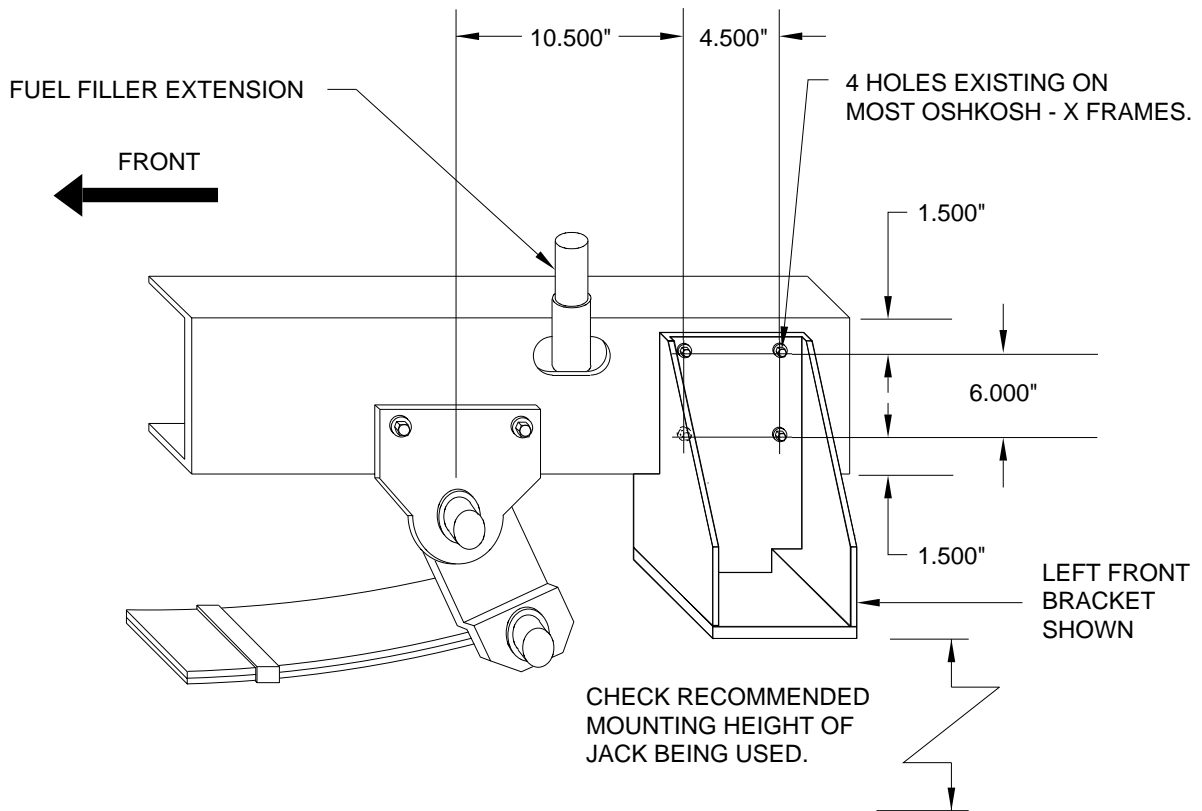

Mounting Bracket Kit: Kick-Down Jacks

Application: For mounting Kick-Down Jacks on the FRONT OF OSHKOSH X chassis with SPRING SUSPENSION and 19.5" TIRES. Front bracket.

Mfr. #: AP0316 Bracket Kit Oshkosh X

Includes: 2 - AP8564 Bracket
1 - AP7538 Hardware Kit

M.S.R.P.: See Item Price Listing

CAUTION: Follow CAUTIONS in Operator's and Installation Manuals concerning working under vehicles.

MI25.1115
11JAN01