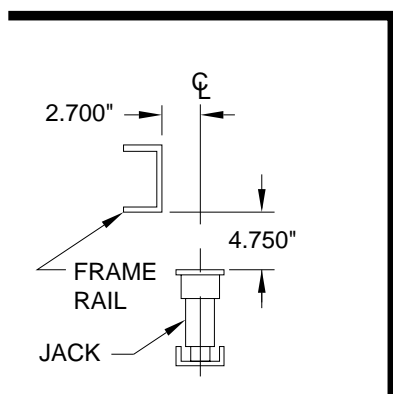

CAUTION: Follow CAUTIONS in Operator's and Installation Manuals concerning working under vehicles.

MI25.1120
16FEB01