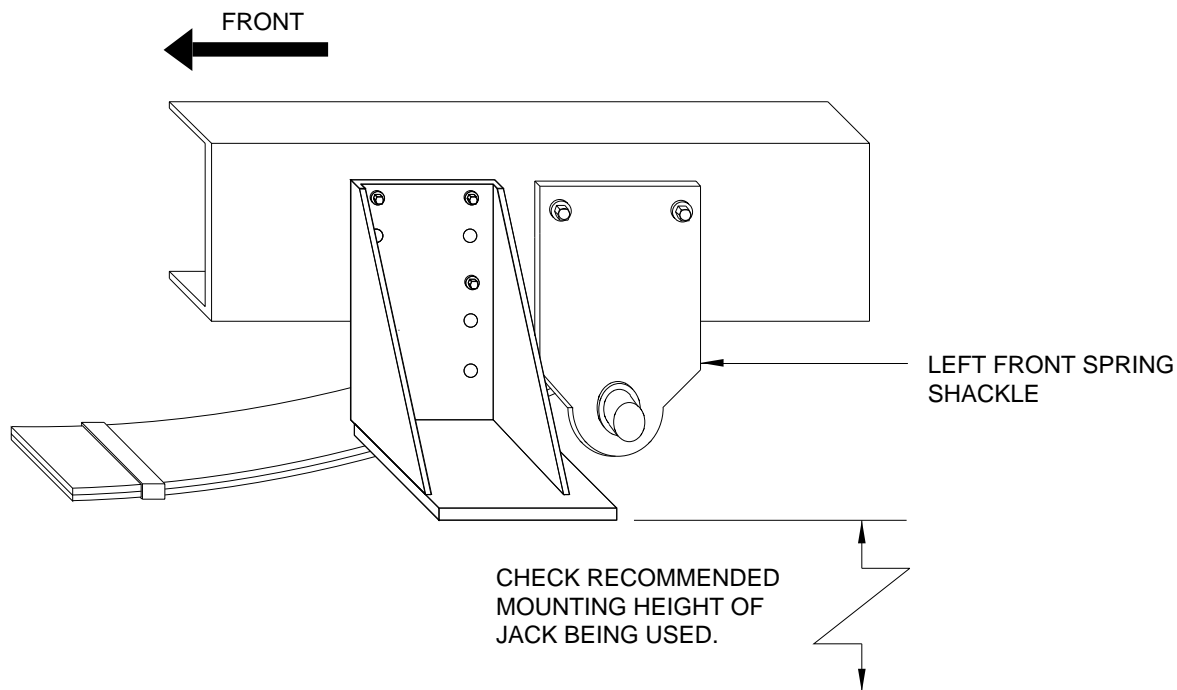

Mounting Bracket Kit: Kick-Down Jacks

Application: For mounting Kick-Down Jacks on the FRONT OF SPARTAN EC2000 chassis with STEEL LEAF SPRING SUSPENSION. Front bracket.

Mfr. #: AP0314 Bracket Kit Spartan EC2000 Front

Includes: 1 - AP1569 EC2000 Left
1 - AP1570 EC2000 Right
1 - AP6583 Hardware Kit

M.S.R.P.: See Item Price Listing

NOTE: USE 4 BOLTS TO MOUNT BRACKET. THE MINIMUM SPACING VERTICALLY BETWEEN BOLTS IS 3 INCHES.

NOTE: TURN WHEELS FROM LOCK TO LOCK TO CHECK TIRE CLEARANCE.

CAUTION: Follow CAUTIONS in Operator's and Installation Manuals concerning working under vehicles.

MI25.1120
16FEB01