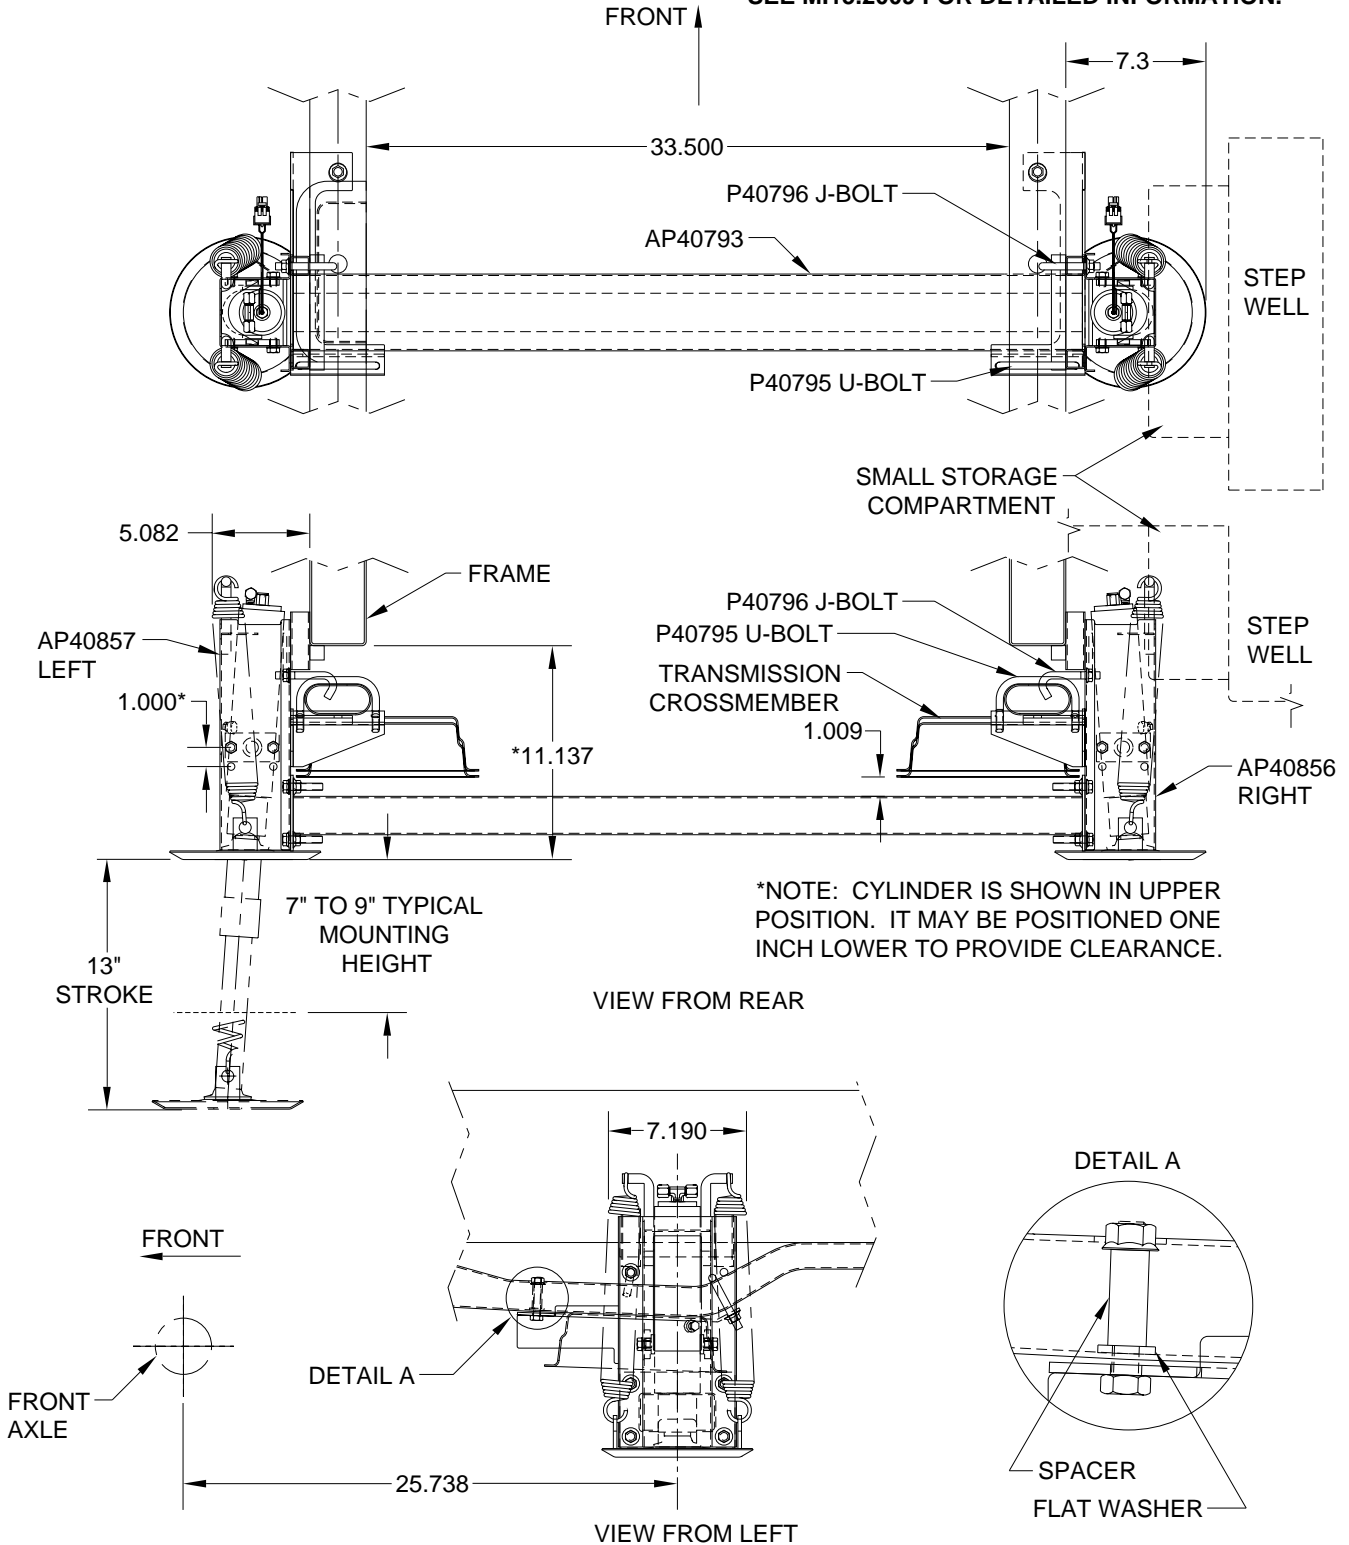

# 4000# Jack Kit: Straight-Acting Jacks

**Application:** For front of 2008 Dodge Sprinter 3500 Chassis with V6 engine.

**Mfr. #:** AP40816 4000# Jack Kit

**Includes:** 1 - AP40856 4000# x 13" Stroke Right Hand Jack      1 - AP40793 Crosstie  
 1 - AP40857 4000# x 13" Stroke Left Hand Jack                      1 - AP40799 Hardware Kit

**M.S.R.P.:** See Item Price Listing

**NOTE: IF COACH HAS A STORAGE COMPARTMENT IN THE STEP WELL, IT MUST BE REMOVED. SEE MI15.2009 FOR DETAILED INFORMATION.**

NOTE: ALL DIMENSIONS ARE APPROXIMATE

**CAUTION:** Follow CAUTIONS in Operator's and Installation Manuals concerning working under vehicles.