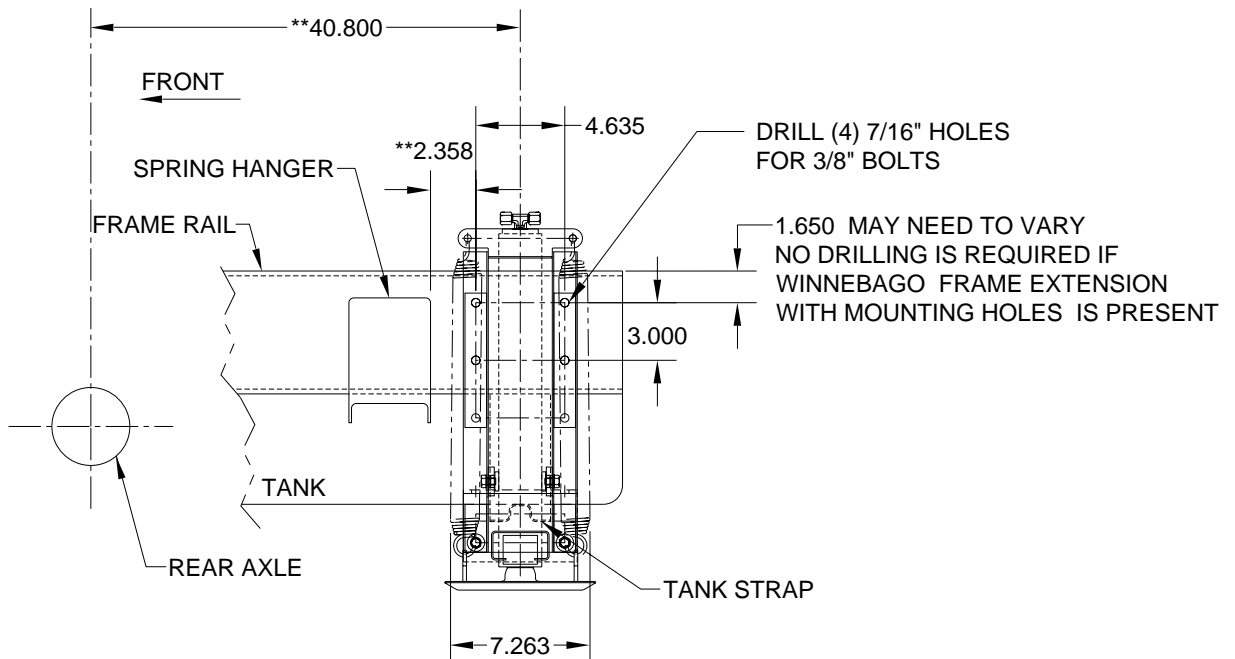

6000# Jack Kit: Straight-Acting Jacks

Application: For rear of Ford E350/E450 Chassis and Winnebago Aspect / Itasca Cambria.

Mfr. #: AP36365 6000# Jack Kit
Includes: 2 - AP37148 6000# x 13" Stroke Jack
 1 - AP37179 Hardware Kit
M.S.R.P.: See Item Price Listing

Mfr. #: AP36366 Crosstie Kit
Includes: 1 - AP44160 Crosstie
 1 - AP37179 Hardware Kit
M.S.R.P.: See Item Price Listing

****NOTE:** DIMENSIONS GIVEN FOR SPECIFIC MODELS ABOVE.
 FOR OTHER COACHES, THE JACK MAY NEED TO BE JUST TO THE REAR
 OF THE FUEL TANK. CHECK CROSSTIE CLEARANCE BEFORE MOUNTING.

NOTE: SEE MI15.99 FOR PRESSURE SWITCH MOUNTING INFORMATION.

NOTE: ALL DIMENSIONS ARE APPROXIMATE

CAUTION: Follow CAUTIONS in Operator's and Installation Manuals concerning working under vehicles.

**MI25.1198
 20SEP10**