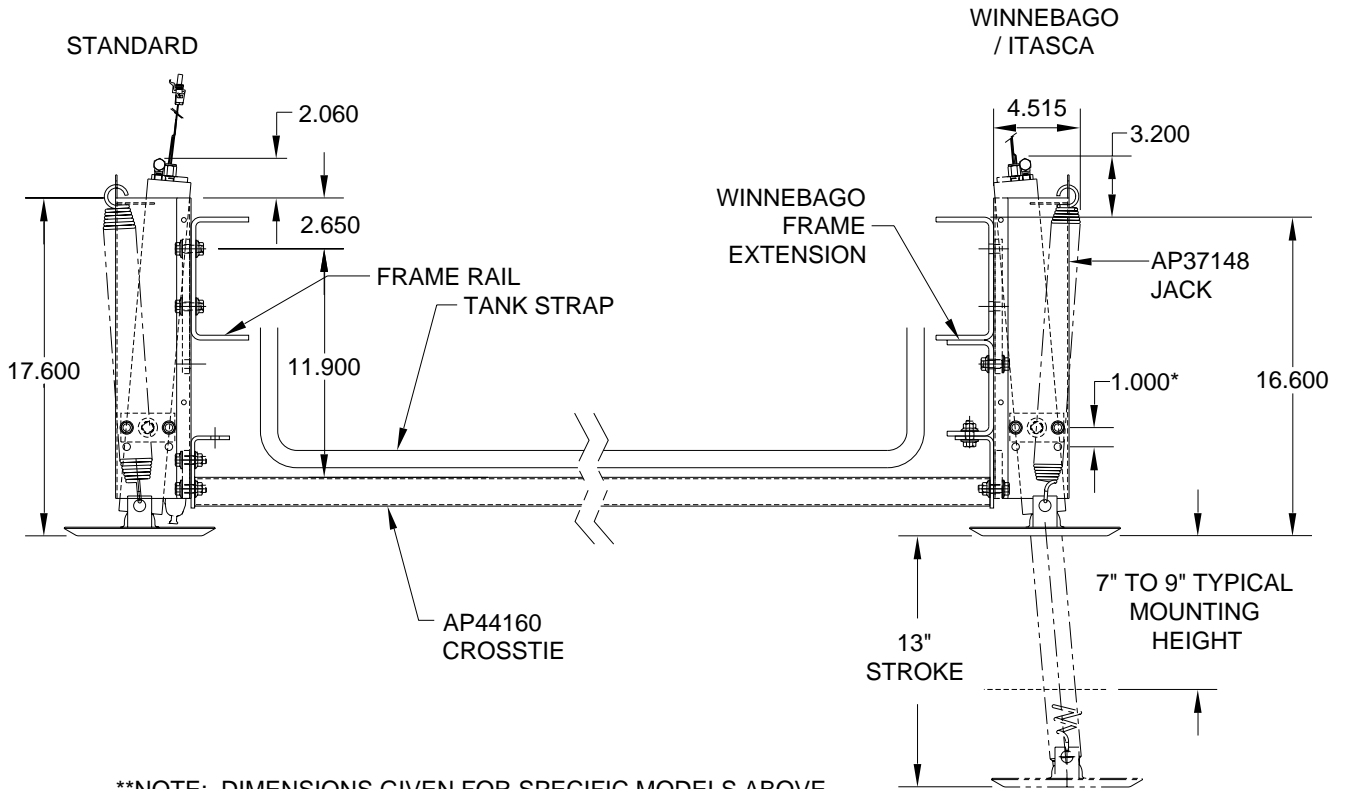

6000# Jack Kit: Straight-Acting Jacks

Application: For rear of Ford E350/E450 Chassis and Winnebago Aspect / Itasca Cambria.

Mfr. #: AP36365 6000# Jack Kit
Includes: 2 - AP37148 6000# x 13" Stroke Jack
 1 - AP37179 Hardware Kit
M.S.R.P.: See Item Price Listing

Mfr. #: AP36366 Crosstie Kit
Includes: 1 - AP44160 Crosstie
 1 - AP37179 Hardware Kit
M.S.R.P.: See Item Price Listing

****NOTE:** DIMENSIONS GIVEN FOR SPECIFIC MODELS ABOVE.
 FOR OTHER COACHES, THE JACK MAY NEED TO BE JUST TO THE REAR
 OF THE FUEL TANK. CHECK CROSSTIE CLEARANCE BEFORE MOUNTING.

NOTE: SEE MI15.99 FOR PRESSURE SWITCH MOUNTING INFORMATION.

NOTE: ALL DIMENSIONS ARE APPROXIMATE

CAUTION: Follow CAUTIONS in Operator's and Installation Manuals concerning working under vehicles.

**MI25.1198
 20SEP10**