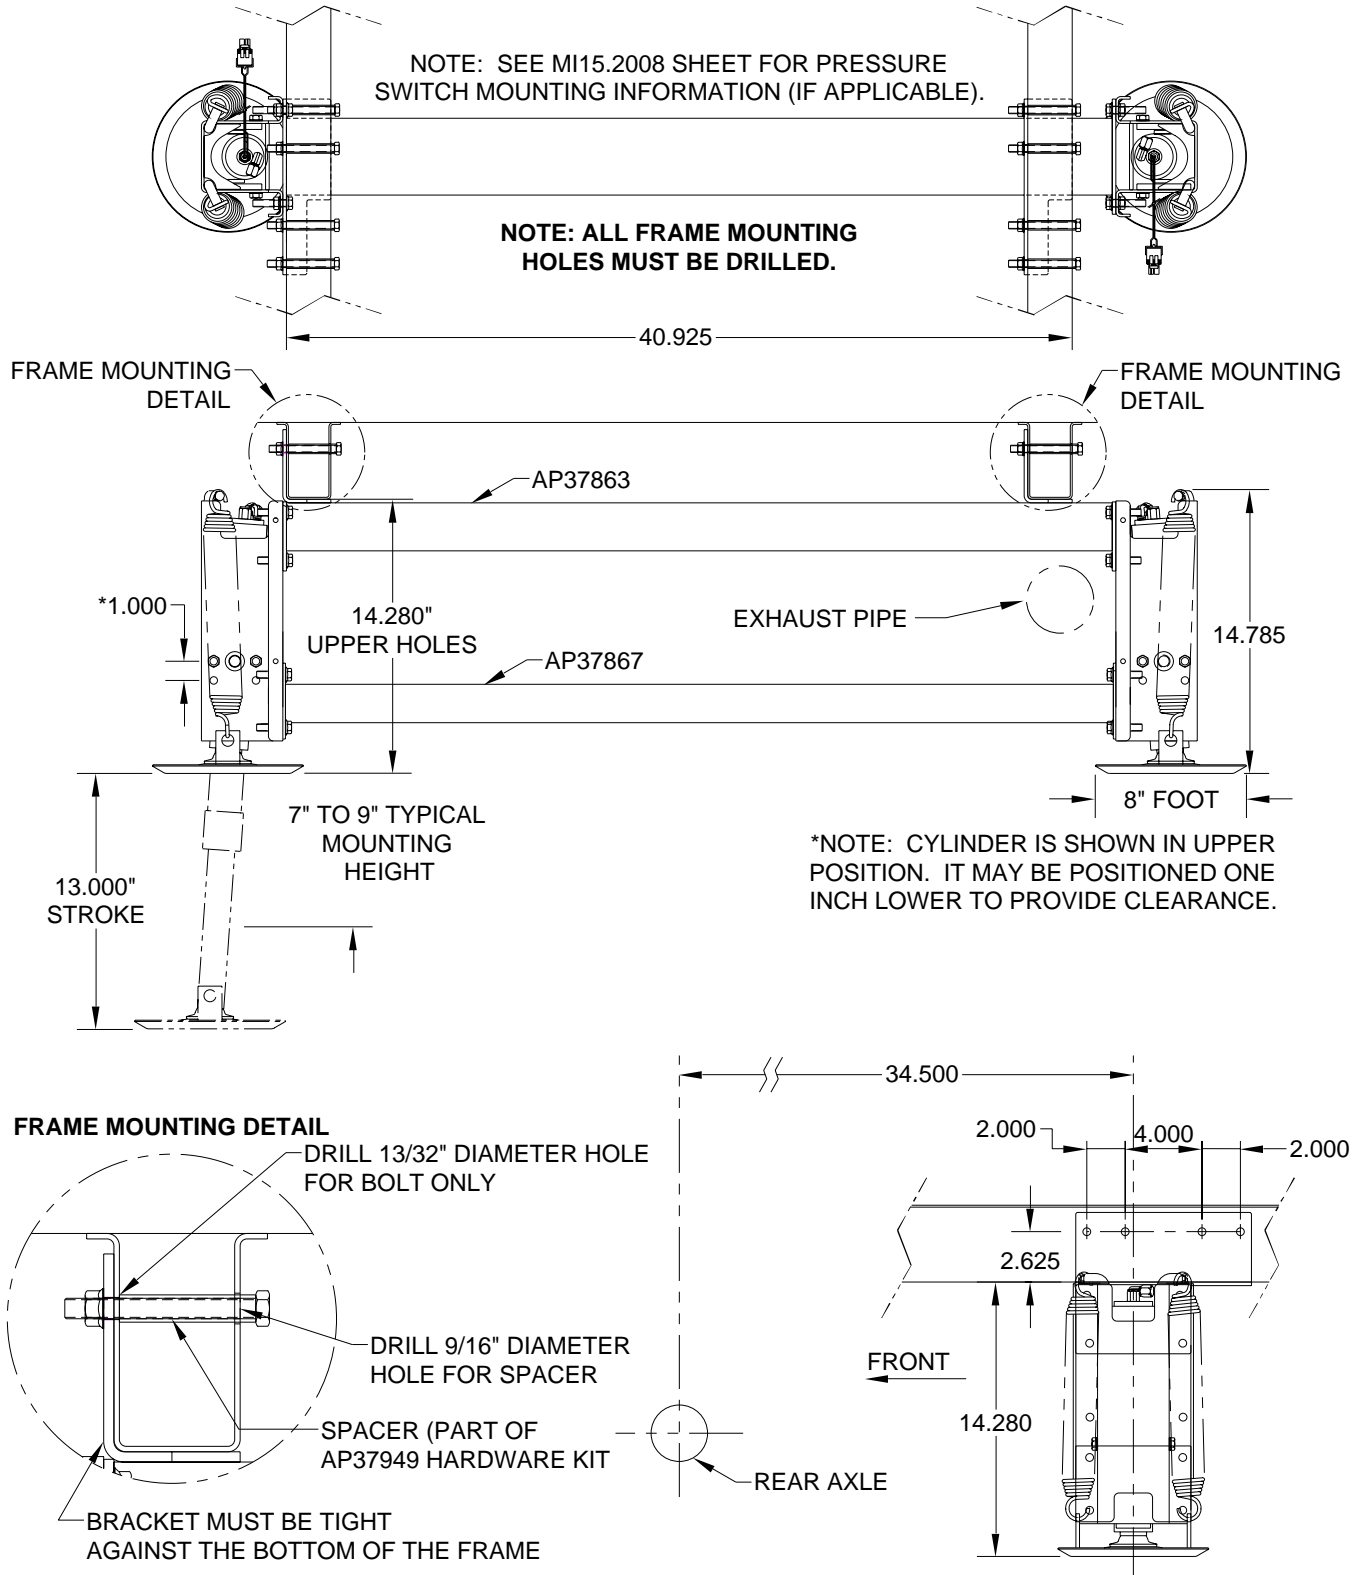

4000# Jack Kit: Straight-Acting Jacks

Application: For rear of Dodge Sprinter 2500 Chassis.

Mfr. #: AP37942 4000# Jack Kit

Includes: 2 - AP39573 4000# x 13" Stroke Jack Assy.
1 - AP37950 Hardware Kit

M.S.R.P.: See Item Price Listing

Mfr. #: AP37943 Crosstie Kit

Includes: 1 - AP37863 Upper Crosstie
1 - AP37867 Lower Crosstie
1 - AP37949 Hardware Kit
1 - AP37950 Hardware Kit

M.S.R.P.: See Item Price Listing

NOTE: ALL DIMENSIONS ARE APPROXIMATE