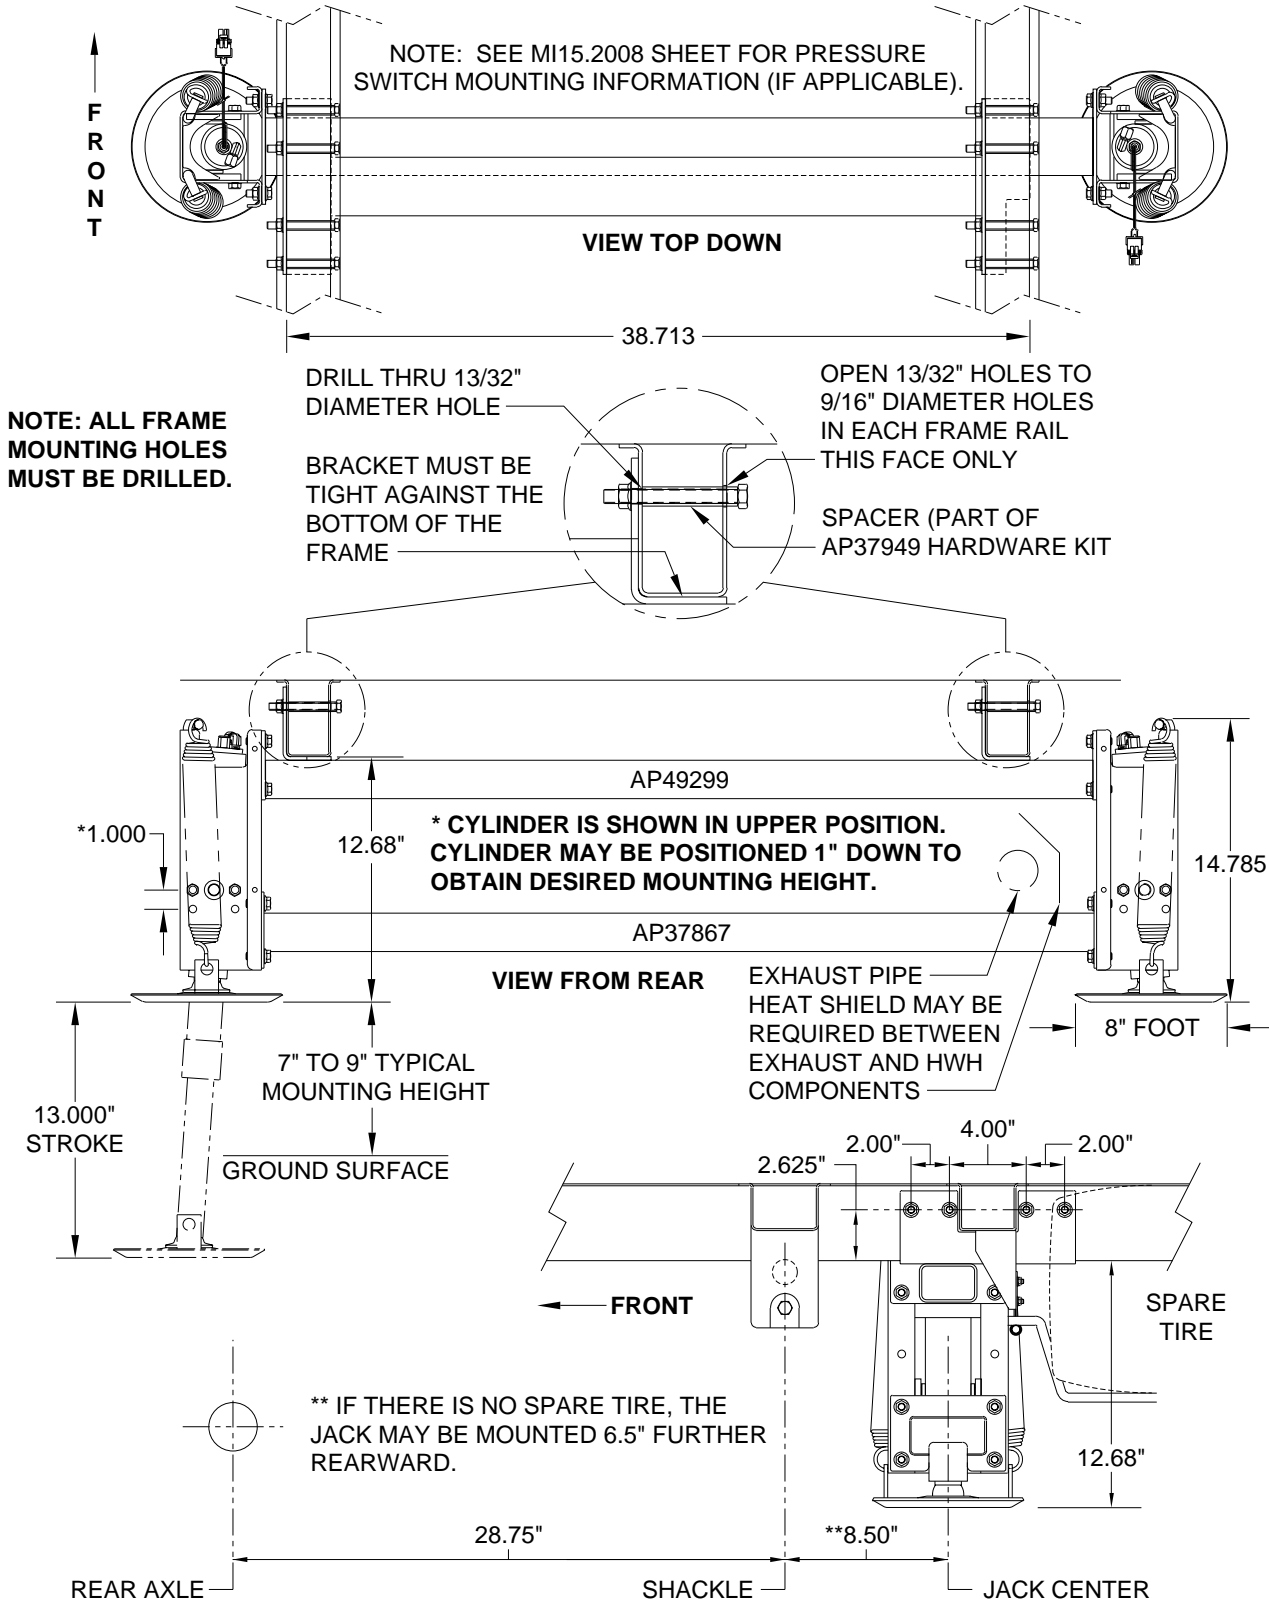

# 4000# Jack Kit: Straight-Acting Jacks

**Application:** For rear of Dodge Sprinter 2500 Chassis with single rear tires (no duals).

**Mfr. #: AP37942 4000# Jack Kit**

**Includes:** 2 - AP39573 4000# x 13" Stroke Jack Assy.  
1 - AP0103 Hardware Kit

**Mfr. #: AP49302 Cross tie Kit**

**Includes:** 1 - AP49299 Upper Cross tie  
1 - AP37867 Lower Cross tie  
1 - AP37949 Hardware Kit  
1 - AP0103 Hardware Kit

**M.S.R.P.:** See Item Price Listing

**M.S.R.P.:** See Item Price Listing

**NOTE: ALL DIMENSIONS ARE APPROXIMATE**

**CAUTION:** Follow CAUTIONS in Operator's and Installation Manuals concerning working under vehicles.

**MI25.1200A  
30SEP11**