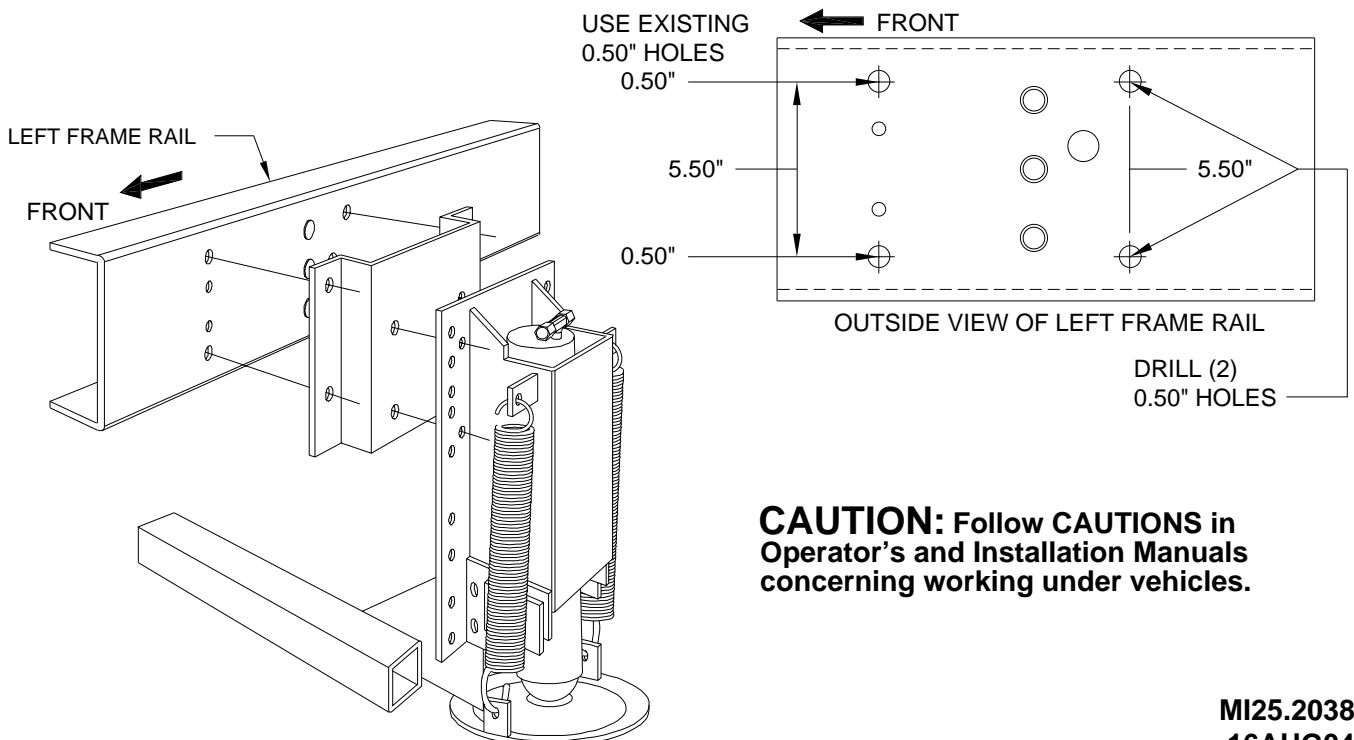

Jack/Warning Switch & Bracket/Cross Tie Kit: Straight-Acting Jacks

Application: For mounting Straight-Acting Jacks on the front of Chevy C5500 chassis: 19,500 GVWR

Mfr. #: AP28811 Jack Kit -
Includes: 2 - AP28812 Jack Assembly
 2 - AP2043 Hardware Kit
M.S.R.P.: See Item Price Listing

Mfr. #: AP28804 Warning
 Switch Kit
Includes: 2 - AP26641
 Switch Warning
M.S.R.P.: See Item Price Listing

Mfr. #: AP32326 Front Bracket/
 Cross Tie kit
Includes: 1 - AP2042 Hardware Kit
 2 - AP32872 Hardware Kits
 2 - P1915 Gussets
 1 - P25492 Cross Tie
 2 - AP33923 Mounting Brackets
M.S.R.P.: See Item Price Listing