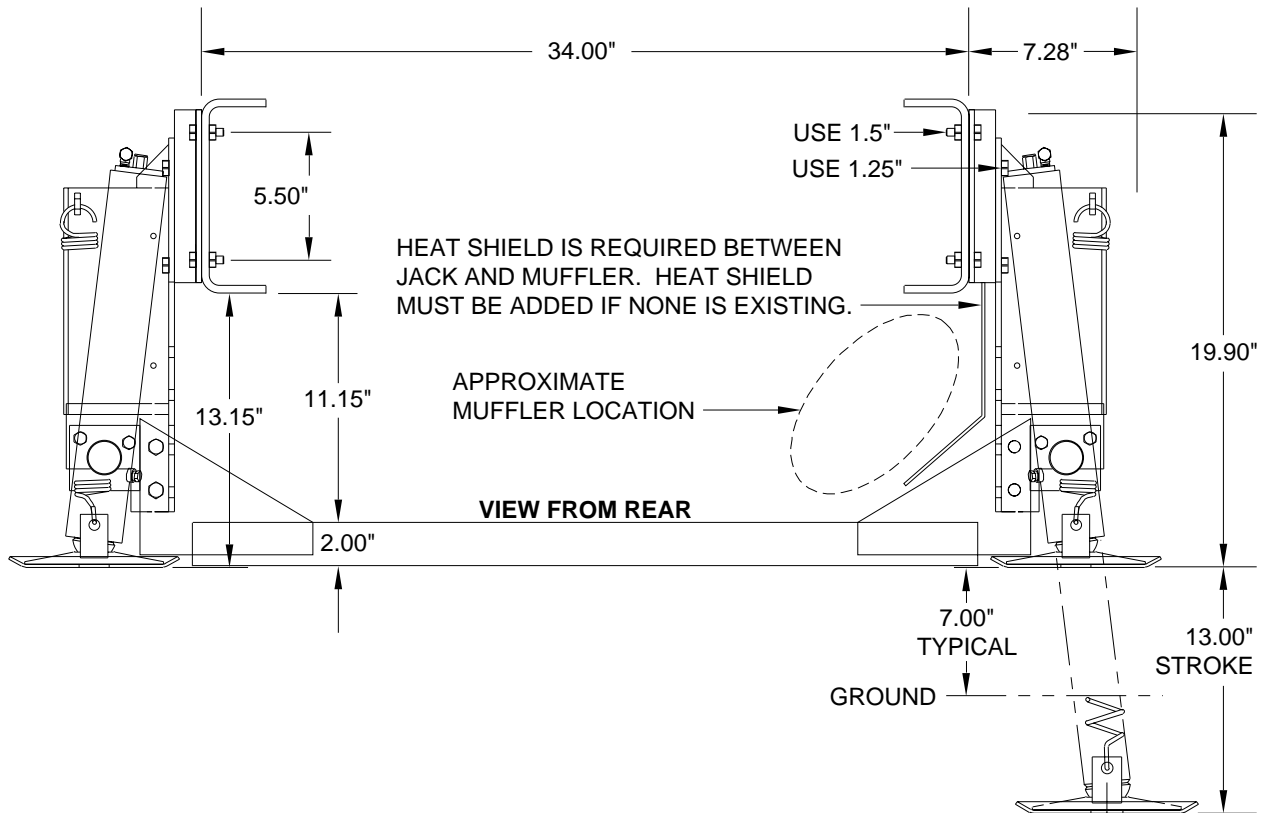

Jack/Warning Switch & Bracket/Cross Tie Kit: Straight-Acting Jacks

Application: For mounting Straight-Acting Jacks on the front of Chevy C5500 chassis: 19,500 GVWR

Mfr. #: AP28811 Jack Kit -
Includes: 2 - AP28812 Jack Assembly
 2 - AP2043 Hardware Kit
M.S.R.P.: See Item Price Listing

Mfr. #: AP28804 Warning
 Switch Kit
Includes: 2 - AP26641
 Switch Warning
M.S.R.P.: See Item Price Listing

Mfr. #: AP32326 Front Bracket/
 Cross Tie kit
Includes: 1 - AP2042 Hardware Kit
 2 - AP32872 Hardware Kits
 2 - P1915 Gussets
 1 - P25492 Cross Tie
 2 - AP33923 Mounting Brackets
M.S.R.P.: See Item Price Listing