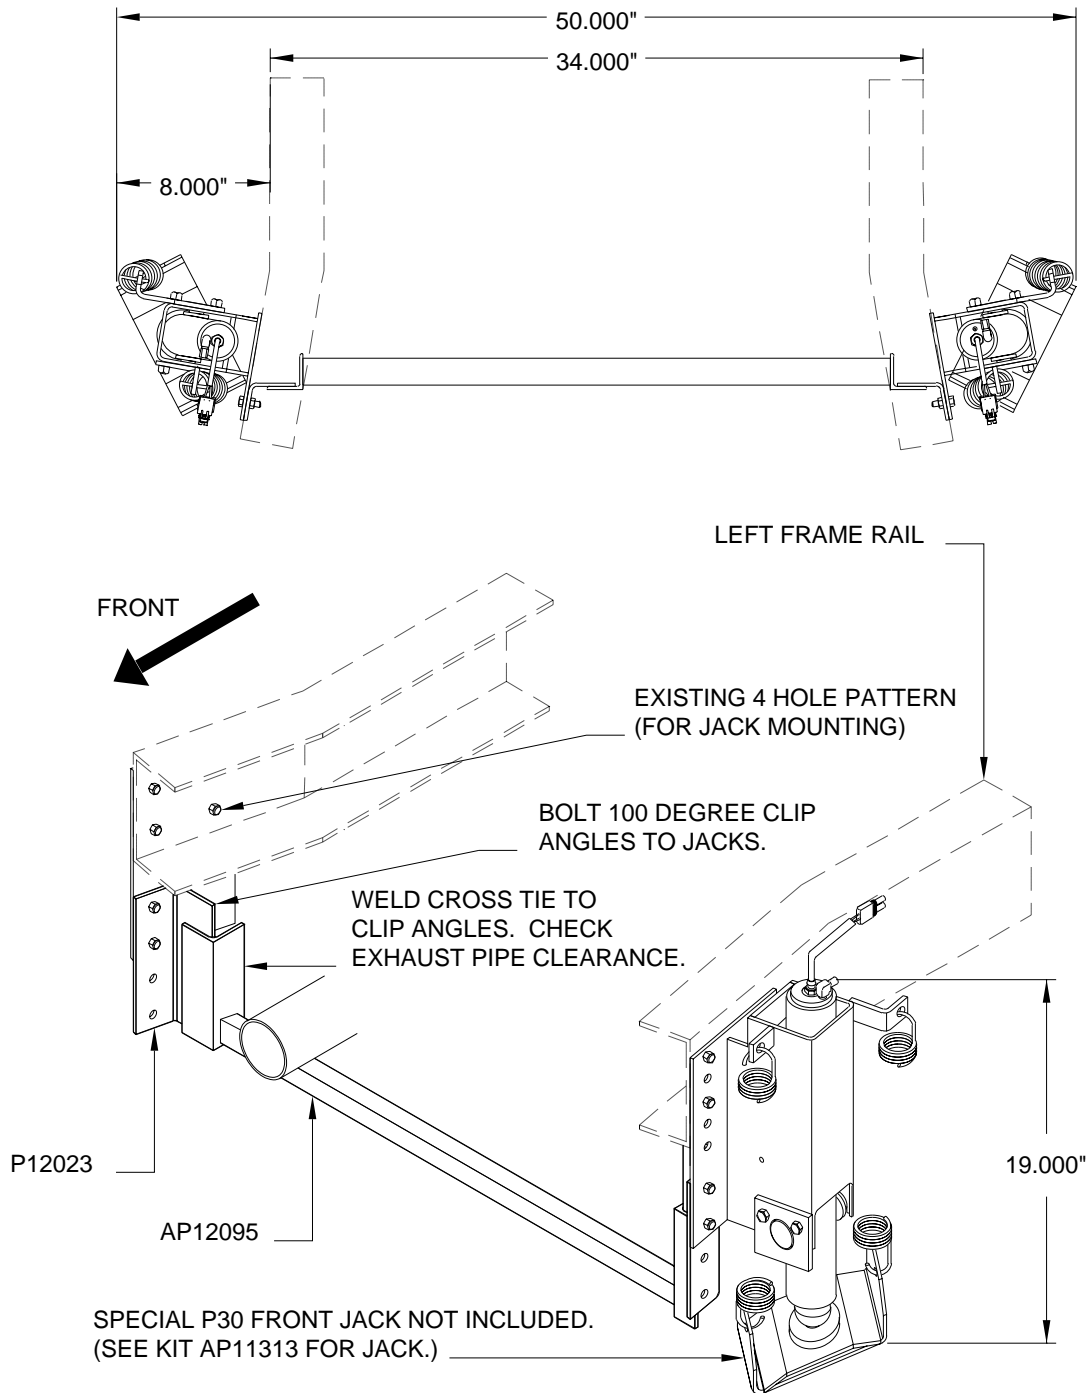

MOUNTING DIAGRAM FRONT CROSS TIE FOR SPECIAL P30 STRAIGHT ACTING FRONT JACKS

AP12024 BRACKET KIT CROSS TIE P30 FRONT

- (1) AP13531 HARDWARE KIT
- (1) AP12095 CROSS TIE
- (2) P12023 CLIP ANGLE, 100 DEGREE