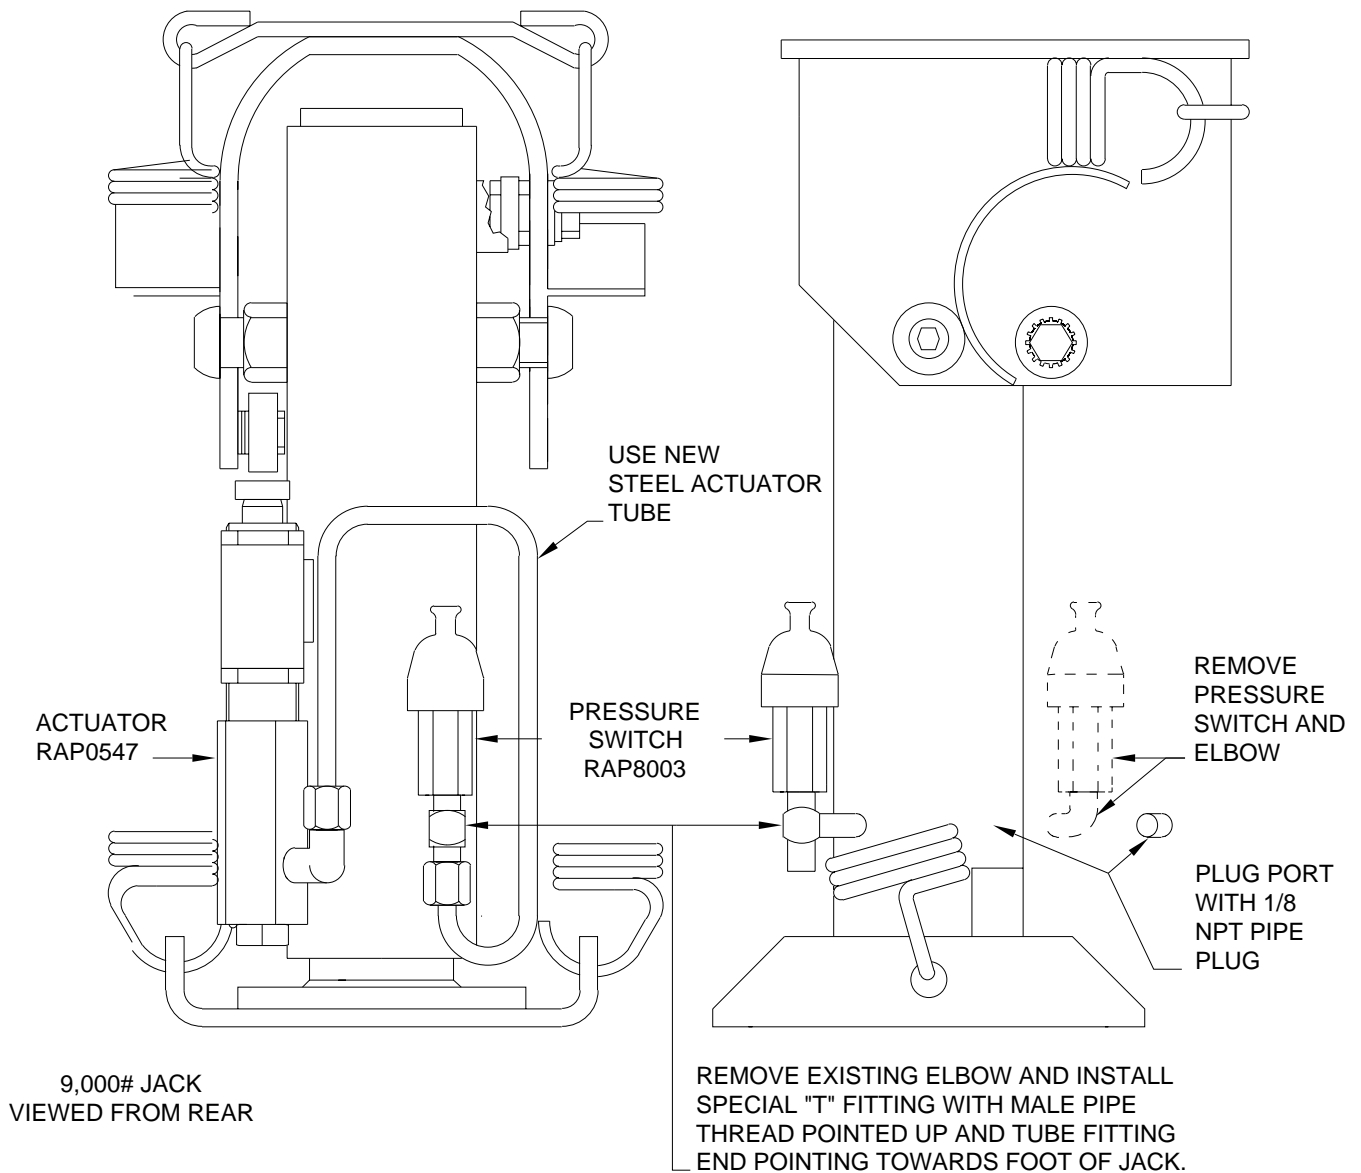

**MOUNTING INSTRUCTIONS
PRESSURE SWITCH ON BACK SIDE
9,000# KICK-DOWN JACKS**

NOTE: ACTUATOR STEEL TUBE AND SPECIAL "T"
FITTING ARE AVAILABLE AS A KIT (RAP1029).