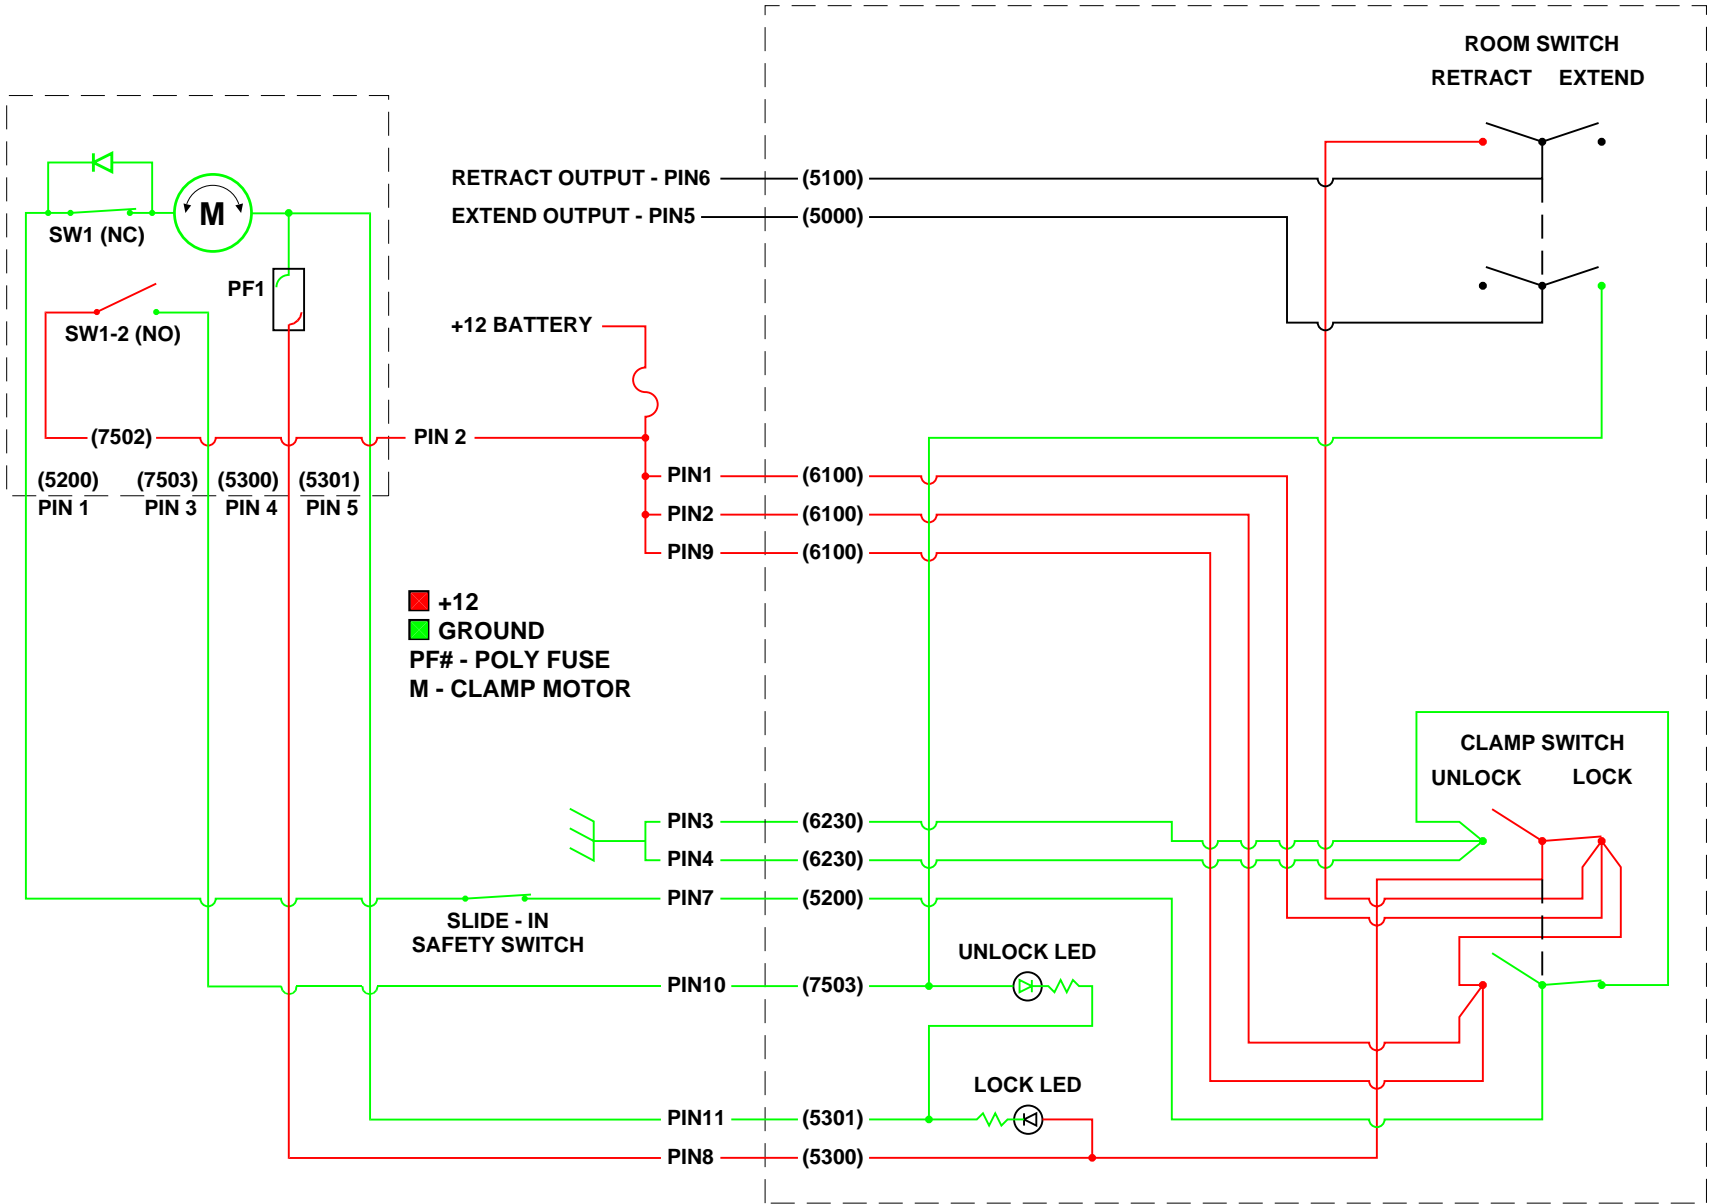

SW1 OPEN WITH CLAMP FULLY RETRACTED
 SW1-2 CLOSED WITH CLAMP FULLY RETRACTED
 SLIDE - IN SWITCH CLOSED WITH ROOM FULLY RETRACTED

CLAMP RETRACTED
 ROOM SWITCH PUSHED TO EXTEND
 ROOM EXTENDING

SW1 OPEN WITH CLAMP RETRACTED
 SW1-2 CLOSED WITH CLAMP RETRACTED
 SLIDE - IN SWITCH OPENS AS ROOM STARTS TO EXTEND

CLAMP RETRACTED
 ROOM EXTENDED
 ROOM SWITCH PUSHED TO RETRACT
 ROOM RETRACTING

SW1 OPEN WITH CLAMP RETRACTED
 SW1-2 CLOSED WITH CLAMP RETRACTED
 SLIDE - IN SWITCH OPEN WITH ROOM EXTENDED

ROOM FULLY RETRACTED
 CLAMP SWITCH PUSHED TO "LOCK"
 CLAMP STARTING TO EXTEND

SW1 WILL CLOSE AS THE CLAMP STARTS TO EXTEND
 SW1-2 WILL OPEN AS THE CLAMP STARTS TO EXTEND
 SLIDE - IN SWITCH IS CLOSED WITH THE ROOM RETRACTED

ROOM FULLY RETRACTED
CLAMP SWITCH PUSHED TO "LOCK"
CLAMP EXTENDING

SW1 CLOSED WITH CLAMP EXTENDED
SW1-2 OPEN WITH CLAMP EXTENDED
SLIDE - IN SWITCH CLOSED WITH ROOM RETRACTED

ROOM FULLY RETRACTED
 CLAMP SWITCH PUSHED TO "LOCK"
 CLAMP FULLY EXTENDED
 "LOCKED" LED ON

SW1 CLOSED WITH CLAMP EXTENDED
 SW1-2 OPEN WITH CLAMP EXTENDED
 SLIDE - IN SWITCH CLOSED WITH ROOM RETRACTED