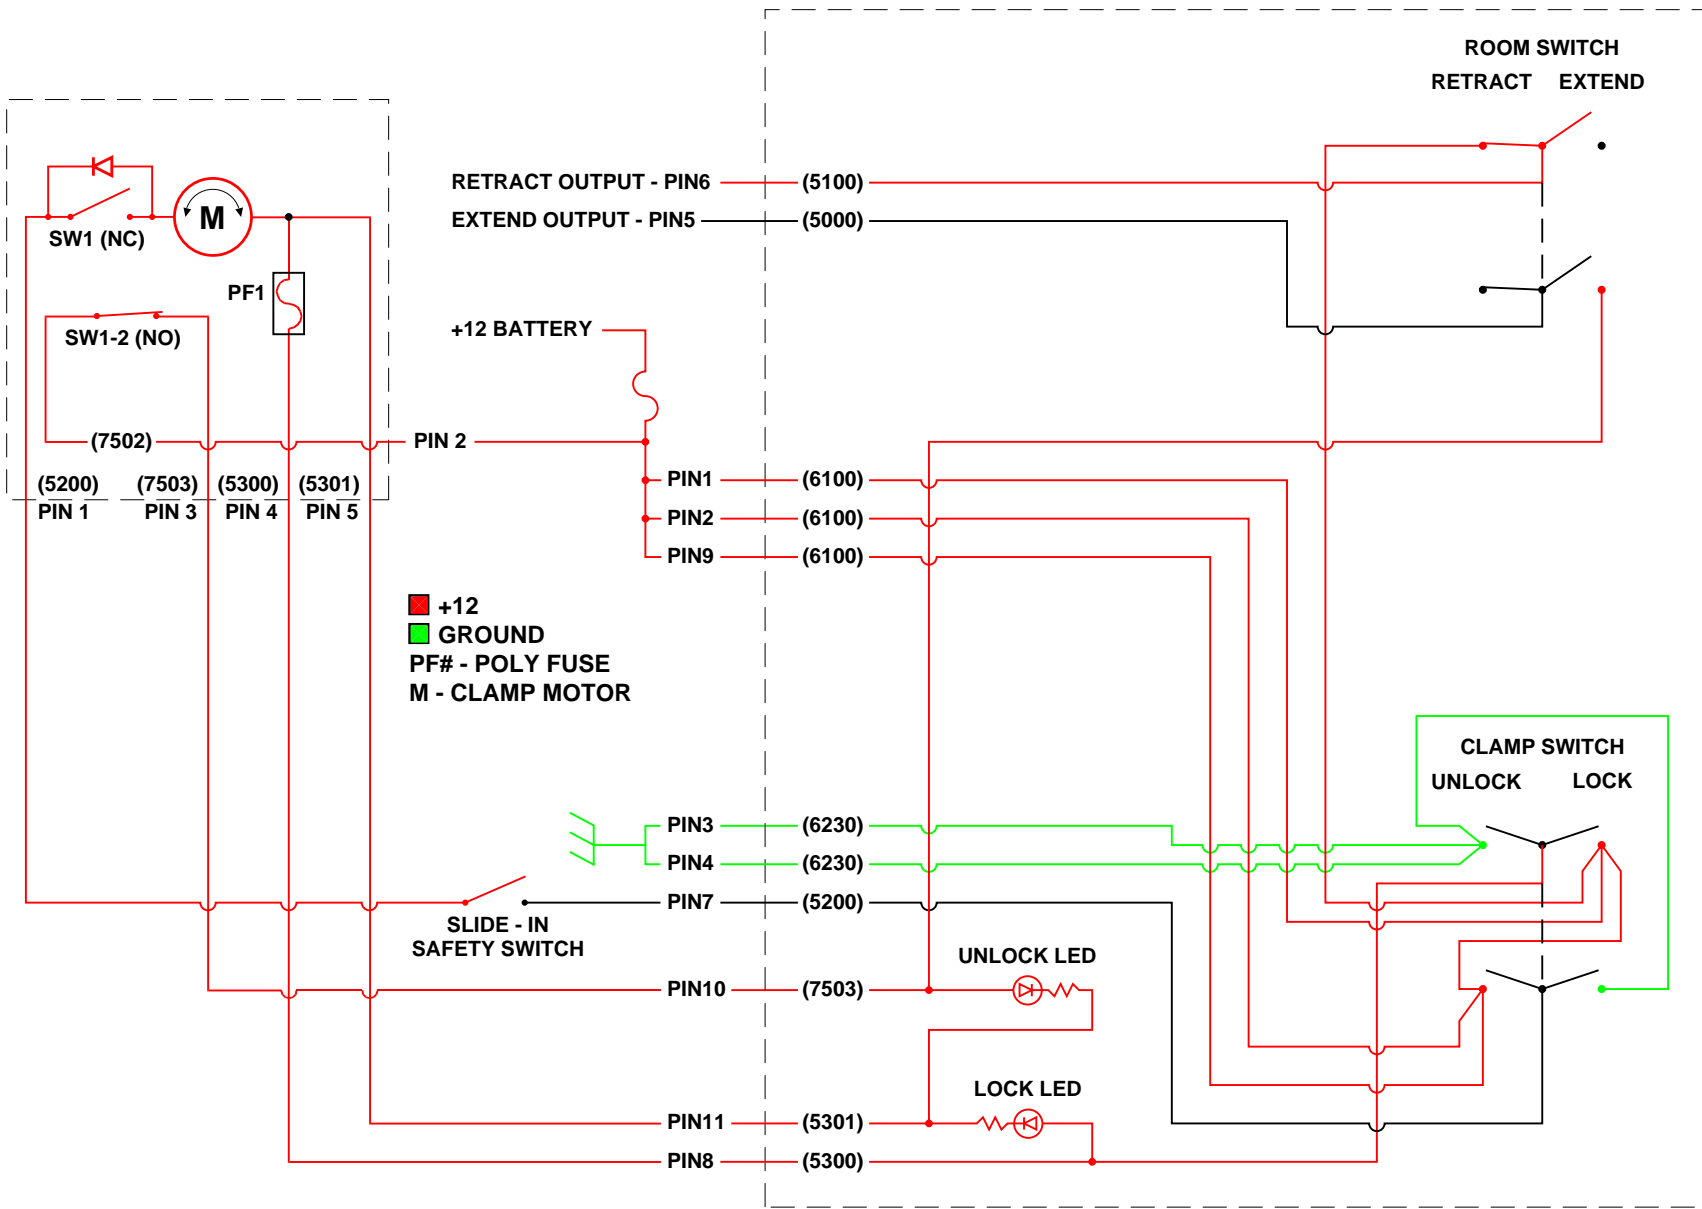

ROOM RETRACTED
 CLAMP EXTENDED
 CONTROL SWITCHES IN NEUTRAL POSITION

SW1 CLOSED UNTIL CLAMP IS FULLY RETRACTED
 SW1-2 OPEN UNTIL CLAMP IS FULLY RETRACTED
 SLIDE - IN SWITCH CLOSED WITH ROOM FULLY RETRACTED

ROOM RETRACTED
CLAMP SWITCH PUSHED TO "UNLOCK"
CLAMP RETRACTS

SW1 CLOSED UNTIL CLAMP IS FULLY RETRACTED
SW1-2 OPEN UNTIL CLAMP IS FULLY RETRACTED
SLIDE - IN SWITCH CLOSED WITH ROOM FULLY RETRACTED

ROOM RETRACTED
 CLAMP SWITCH PUSHED TO "UNLOCK"
 CLAMP FULLY RETRACTED
 "UNLOCKED" LED ON

SW1 OPEN WITH CLAMP FULLY RETRACTED
 SW1-2 CLOSED WITH CLAMP FULLY RETRACTED
 SLIDE - IN SWITCH CLOSED WITH ROOM FULLY RETRACTED

CLAMP RETRACTED
 ROOM SWITCH PUSHED TO EXTEND
 ROOM EXTENDING

SW1 OPEN WITH CLAMP RETRACTED
 SW1-2 CLOSED WITH CLAMP RETRACTED
 SLIDE - IN SWITCH OPENS AS ROOM STARTS TO EXTEND

CLAMP RETRACTED
 ROOM EXTENDED
 ROOM SWITCH PUSHED TO RETRACT
 ROOM RETRACTING

SW1 OPEN WITH CLAMP RETRACTED
 SW1-2 CLOSED WITH CLAMP RETRACTED
 SLIDE - IN SWITCH OPEN WITH ROOM EXTENDED

ROOM FULLY RETRACTED
 CLAMP SWITCH PUSHED TO "LOCK"
 CLAMP STARTING TO EXTEND