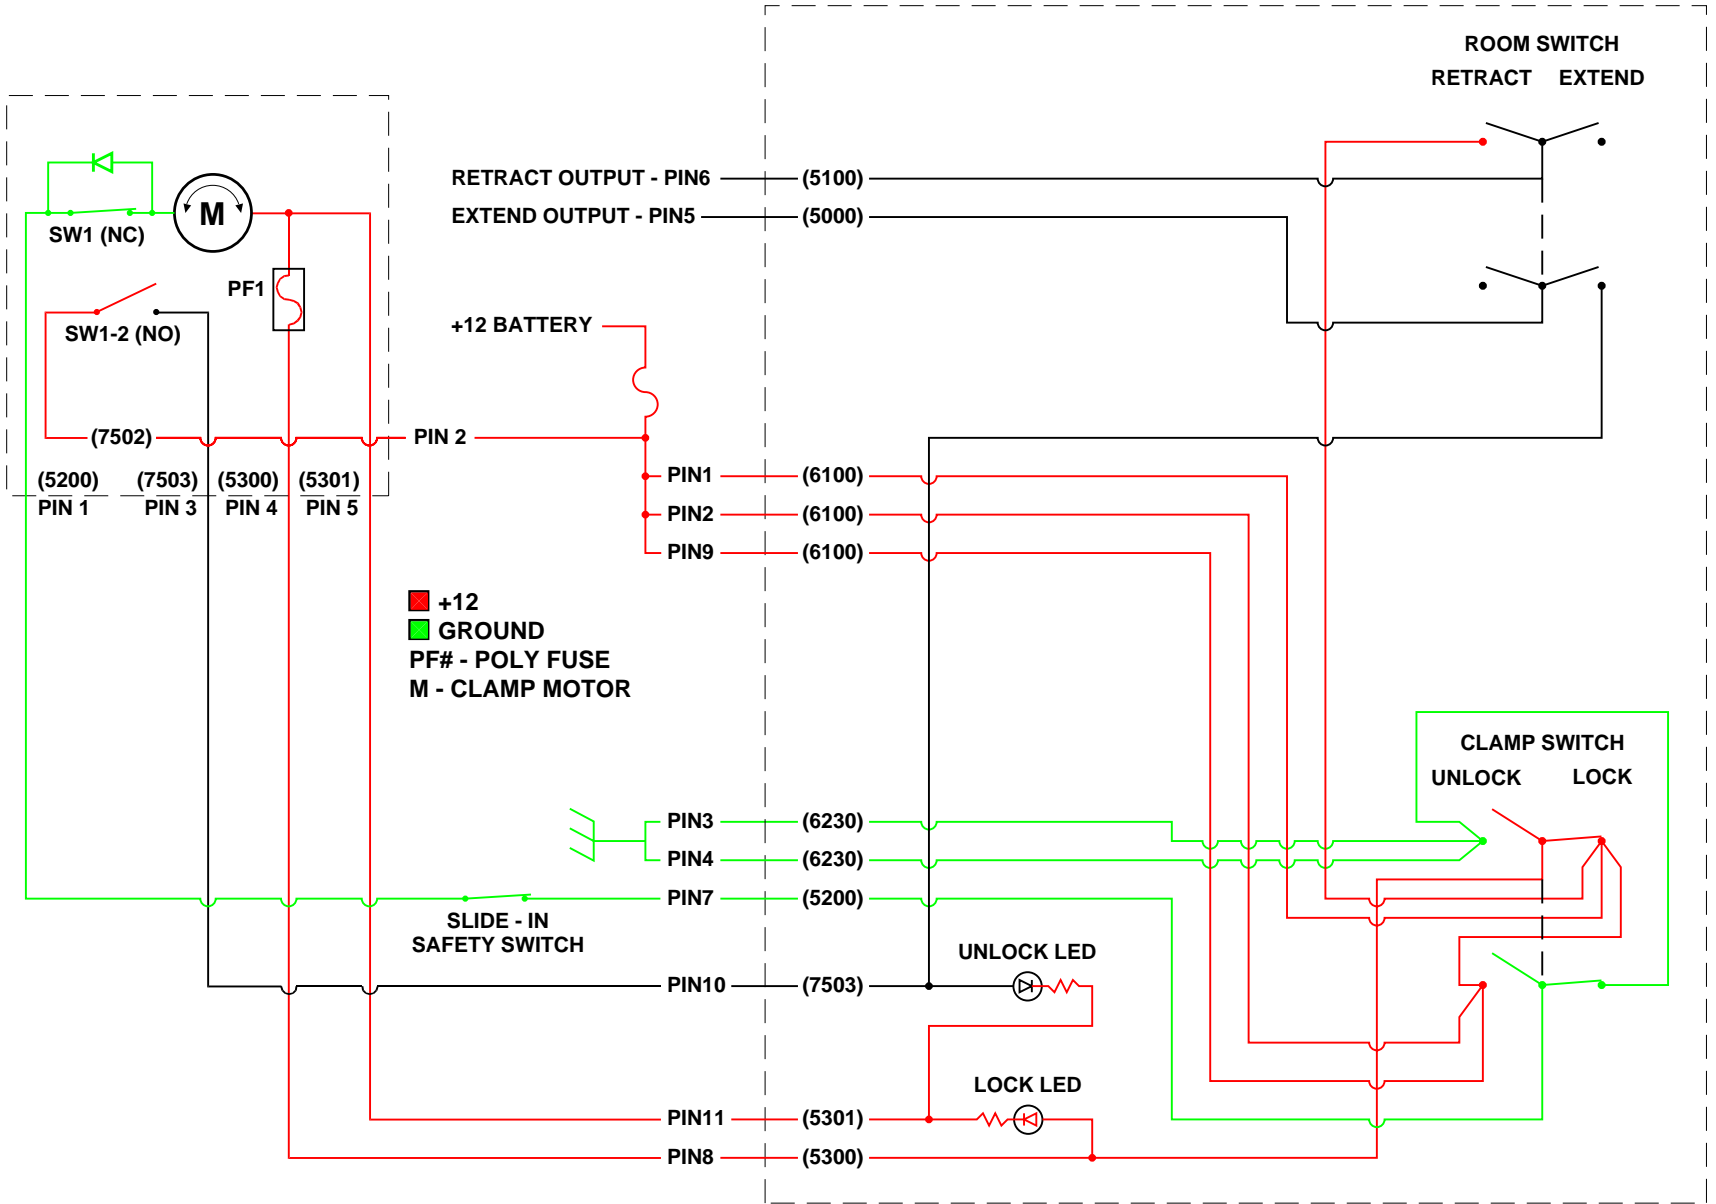

SW1 OPEN WITH CLAMP FULLY RETRACTED
 SW1-2 CLOSED WITH CLAMP FULLY RETRACTED
 SLIDE - IN SWITCH CLOSED WITH ROOM FULLY RETRACTED

CLAMP RETRACTED
 ROOM SWITCH PUSHED TO EXTEND
 ROOM EXTENDING

SW1 OPEN WITH CLAMP RETRACTED
 SW1-2 CLOSED WITH CLAMP RETRACTED
 SLIDE - IN SWITCH OPENS AS ROOM STARTS TO EXTEND

CLAMP RETRACTED
 ROOM EXTENDED
 ROOM SWITCH PUSHED TO RETRACT
 ROOM RETRACTING

SW1 OPEN WITH CLAMP RETRACTED
 SW1-2 CLOSED WITH CLAMP RETRACTED
 SLIDE - IN SWITCH OPEN WITH ROOM EXTENDED

ROOM FULLY RETRACTED
 CLAMP SWITCH PUSHED TO "LOCK"
 CLAMP STARTING TO EXTEND

SW1 WILL CLOSE AS THE CLAMP STARTS TO EXTEND
 SW1-2 WILL OPEN AS THE CLAMP STARTS TO EXTEND
 SLIDE - IN SWITCH IS CLOSED WITH THE ROOM RETRACTED

ROOM FULLY RETRACTED
CLAMP SWITCH PUSHED TO "LOCK"
CLAMP EXTENDING

SW1 CLOSED WITH CLAMP EXTENDED
SW1-2 OPEN WITH CLAMP EXTENDED
SLIDE - IN SWITCH CLOSED WITH ROOM RETRACTED

ROOM FULLY RETRACTED
 CLAMP SWITCH PUSHED TO "LOCK"
 CLAMP FULLY EXTENDED
 "LOCKED" LED ON

SW1 CLOSED WITH CLAMP EXTENDED
 SW1-2 OPEN WITH CLAMP EXTENDED
 SLIDE - IN SWITCH CLOSED WITH ROOM RETRACTED