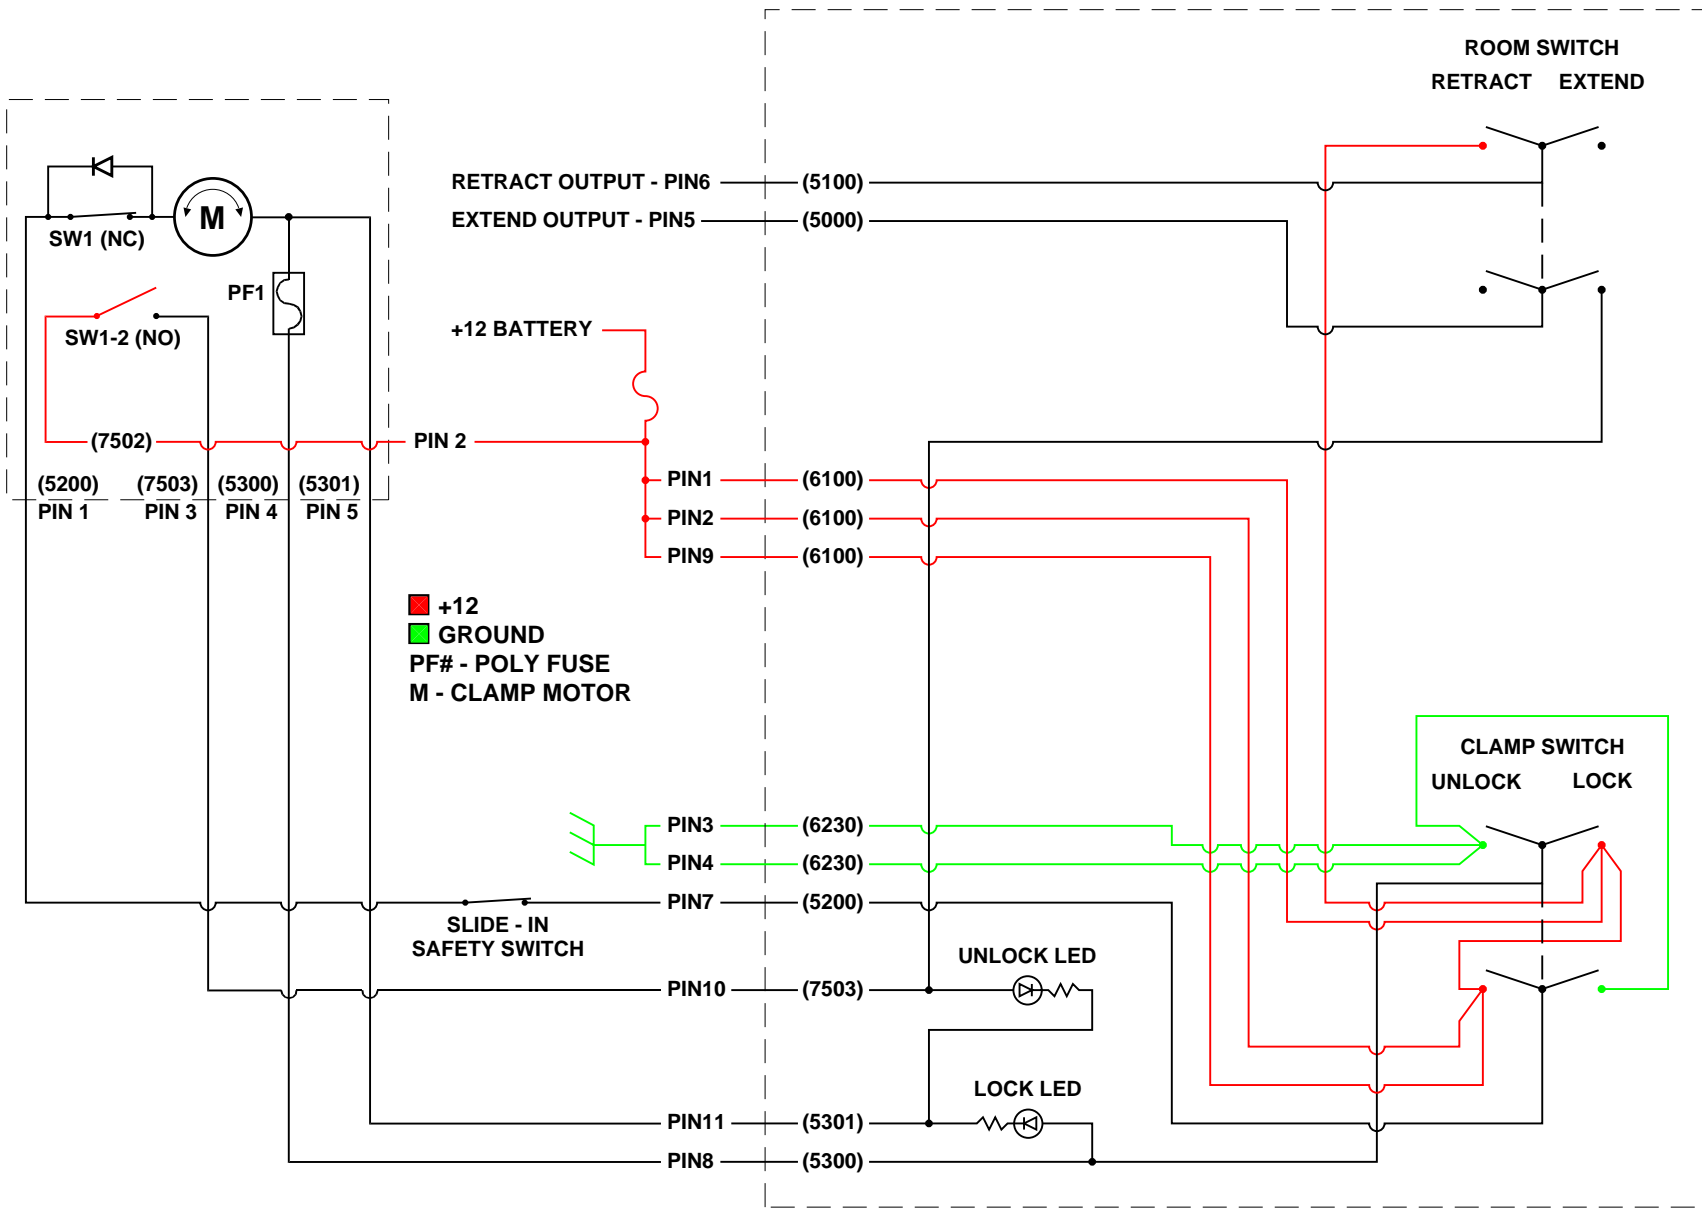

MANUAL TRAVEL CLAMPS FLEETWOOD

FEATURING:

*Two Rocker Switch Control Panel
Single Clamp
No HWH Rooms or Leveling System*

HWH CORPORATION
(On I-80, Exit 267 South)
2096 Moscow Road | Moscow, Iowa 52760
Ph: 800/321-3494 (or) 563/724-3396 | Fax: 563/724-3408
www.hwh.com

ROOM RETRACTED
 CLAMP EXTENDED
 CONTROL SWITCHES IN NEUTRAL POSITION

SW1 CLOSED UNTIL CLAMP IS FULLY RETRACTED
 SW1-2 OPEN UNTIL CLAMP IS FULLY RETRACTED
 SLIDE - IN SWITCH CLOSED WITH ROOM FULLY RETRACTED

ROOM RETRACTED
CLAMP SWITCH PUSHED TO "UNLOCK"
CLAMP RETRACTS

SW1 CLOSED UNTIL CLAMP IS FULLY RETRACTED
SW1-2 OPEN UNTIL CLAMP IS FULLY RETRACTED
SLIDE - IN SWITCH CLOSED WITH ROOM FULLY RETRACTED

ROOM RETRACTED
 CLAMP SWITCH PUSHED TO "UNLOCK"
 CLAMP FULLY RETRACTED
 "UNLOCKED" LED ON

SW1 OPEN WITH CLAMP FULLY RETRACTED
 SW1-2 CLOSED WITH CLAMP FULLY RETRACTED
 SLIDE - IN SWITCH CLOSED WITH ROOM FULLY RETRACTED

CLAMP RETRACTED
 ROOM SWITCH PUSHED TO EXTEND
 ROOM EXTENDING

SW1 OPEN WITH CLAMP RETRACTED
 SW1-2 CLOSED WITH CLAMP RETRACTED
 SLIDE - IN SWITCH OPENS AS ROOM STARTS TO EXTEND