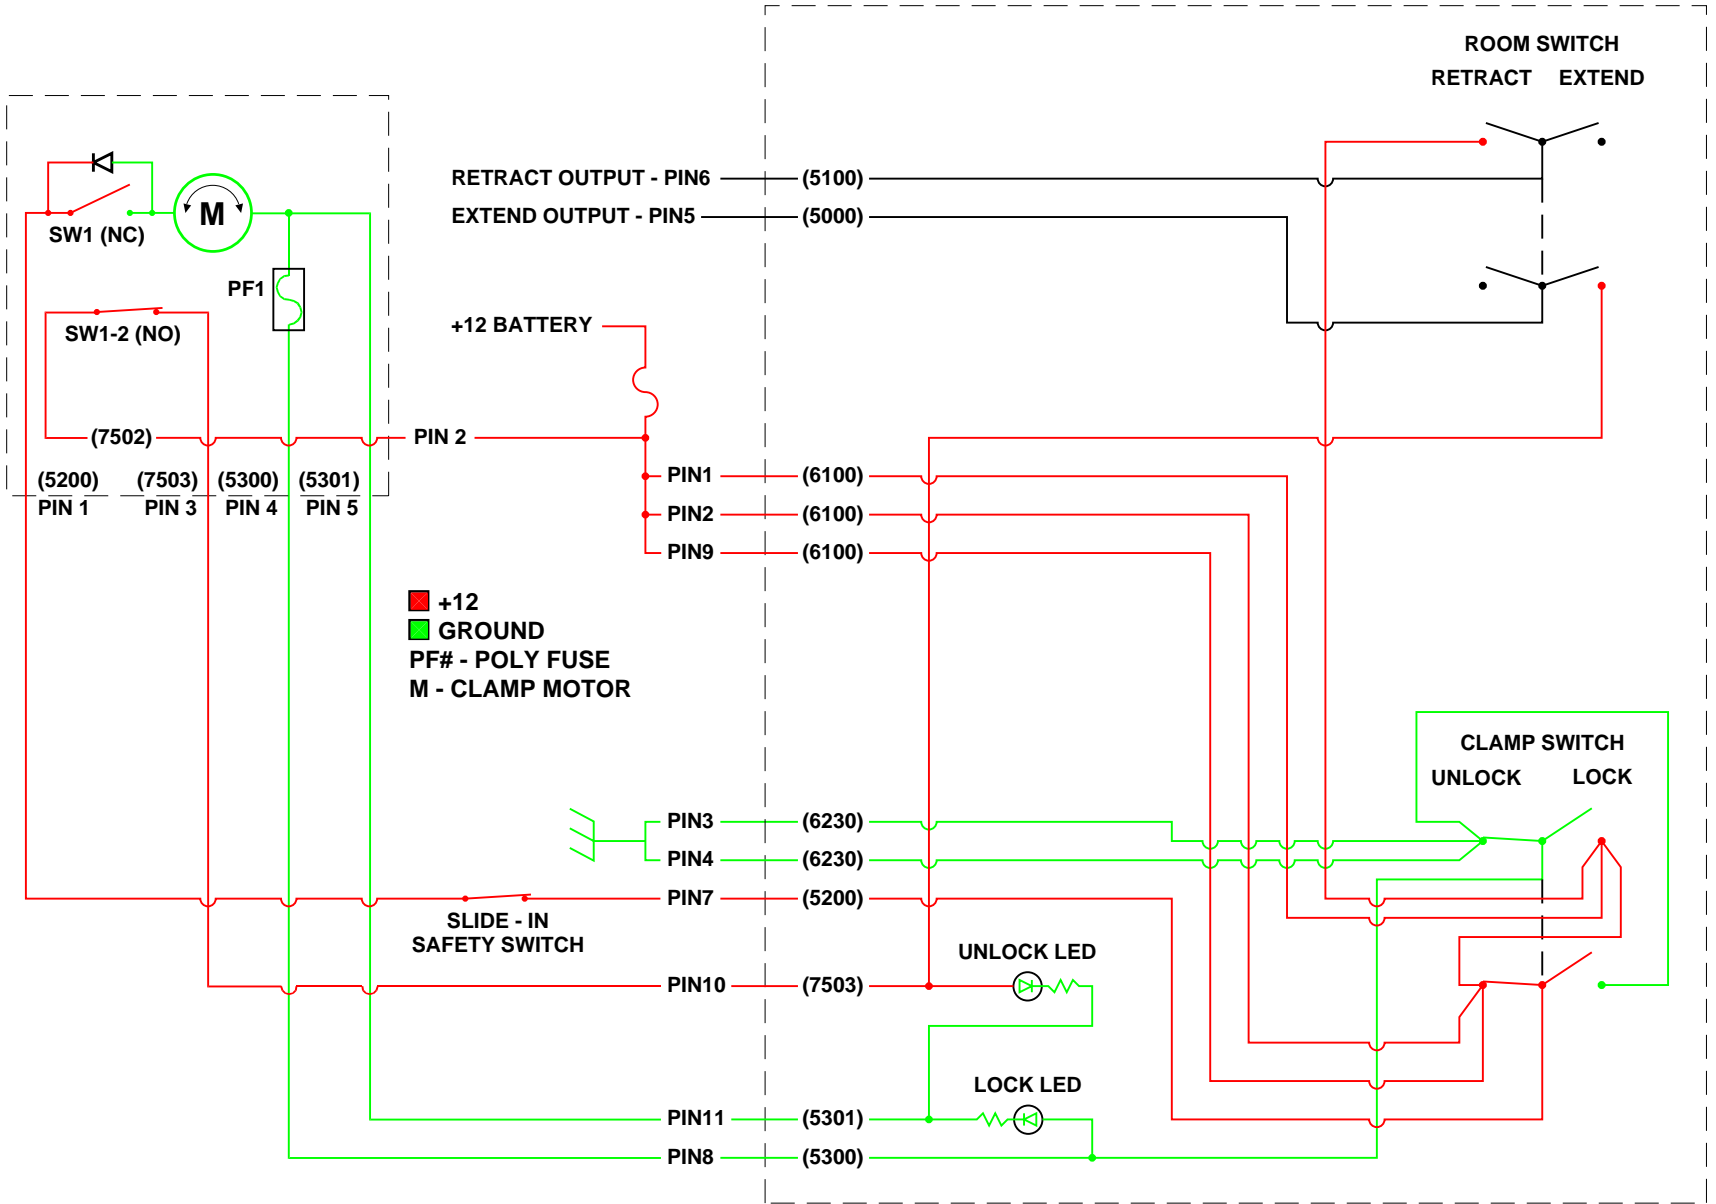

MANUAL TRAVEL CLAMPS FLEETWOOD

FEATURING:

*Two Rocker Switch Control Panel
Single Clamp
No HWH Rooms or Leveling System*

HWH CORPORATION
(On I-80, Exit 267 South)
2096 Moscow Road | Moscow, Iowa 52760
Ph: 800/321-3494 (or) 563/724-3396 | Fax: 563/724-3408
www.hwh.com

ROOM RETRACTED
 CLAMP EXTENDED
 CONTROL SWITCHES IN NEUTRAL POSITION

SW1 CLOSED UNTIL CLAMP IS FULLY RETRACTED
 SW1-2 OPEN UNTIL CLAMP IS FULLY RETRACTED
 SLIDE - IN SWITCH CLOSED WITH ROOM FULLY RETRACTED

ROOM RETRACTED
CLAMP SWITCH PUSHED TO "UNLOCK"
CLAMP RETRACTS

SW1 CLOSED UNTIL CLAMP IS FULLY RETRACTED
SW1-2 OPEN UNTIL CLAMP IS FULLY RETRACTED
SLIDE - IN SWITCH CLOSED WITH ROOM FULLY RETRACTED

ROOM RETRACTED
 CLAMP SWITCH PUSHED TO "UNLOCK"
 CLAMP FULLY RETRACTED
 "UNLOCKED" LED ON

SW1 OPEN WITH CLAMP FULLY RETRACTED
 SW1-2 CLOSED WITH CLAMP FULLY RETRACTED
 SLIDE - IN SWITCH CLOSED WITH ROOM FULLY RETRACTED

CLAMP RETRACTED
 ROOM SWITCH PUSHED TO EXTEND
 ROOM EXTENDING

SW1 OPEN WITH CLAMP RETRACTED
 SW1-2 CLOSED WITH CLAMP RETRACTED
 SLIDE - IN SWITCH OPENS AS ROOM STARTS TO EXTEND