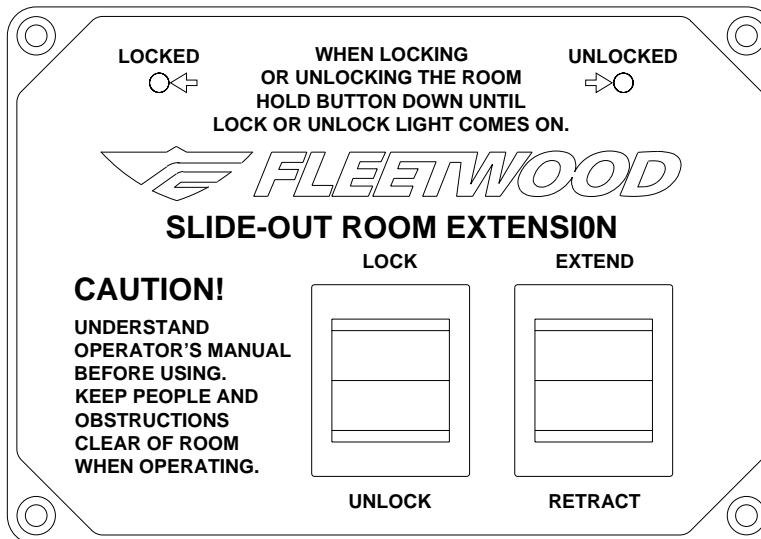

MANUAL TRAVEL CLAMPS FLEETWOOD

FEATURING:

*Two Rocker Switch Control Panel
Single Clamp
No HWH Rooms or Leveling System*

HWH CORPORATION
(On I-80, Exit 267 South)
2096 Moscow Road | Moscow, Iowa 52760
Ph: 800/321-3494 (or) 563/724-3396 | Fax: 563/724-3408
www.hwh.com

ROOM RETRACTED
 CLAMP EXTENDED
 CONTROL SWITCHES IN NEUTRAL POSITION

SW1 CLOSED UNTIL CLAMP IS FULLY RETRACTED
 SW1-2 OPEN UNTIL CLAMP IS FULLY RETRACTED
 SLIDE - IN SWITCH CLOSED WITH ROOM FULLY RETRACTED

ROOM RETRACTED
CLAMP SWITCH PUSHED TO "UNLOCK"
CLAMP RETRACTS

SW1 CLOSED UNTIL CLAMP IS FULLY RETRACTED
SW1-2 OPEN UNTIL CLAMP IS FULLY RETRACTED
SLIDE - IN SWITCH CLOSED WITH ROOM FULLY RETRACTED

ROOM RETRACTED
 CLAMP SWITCH PUSHED TO "UNLOCK"
 CLAMP FULLY RETRACTED
 "UNLOCKED" LED ON