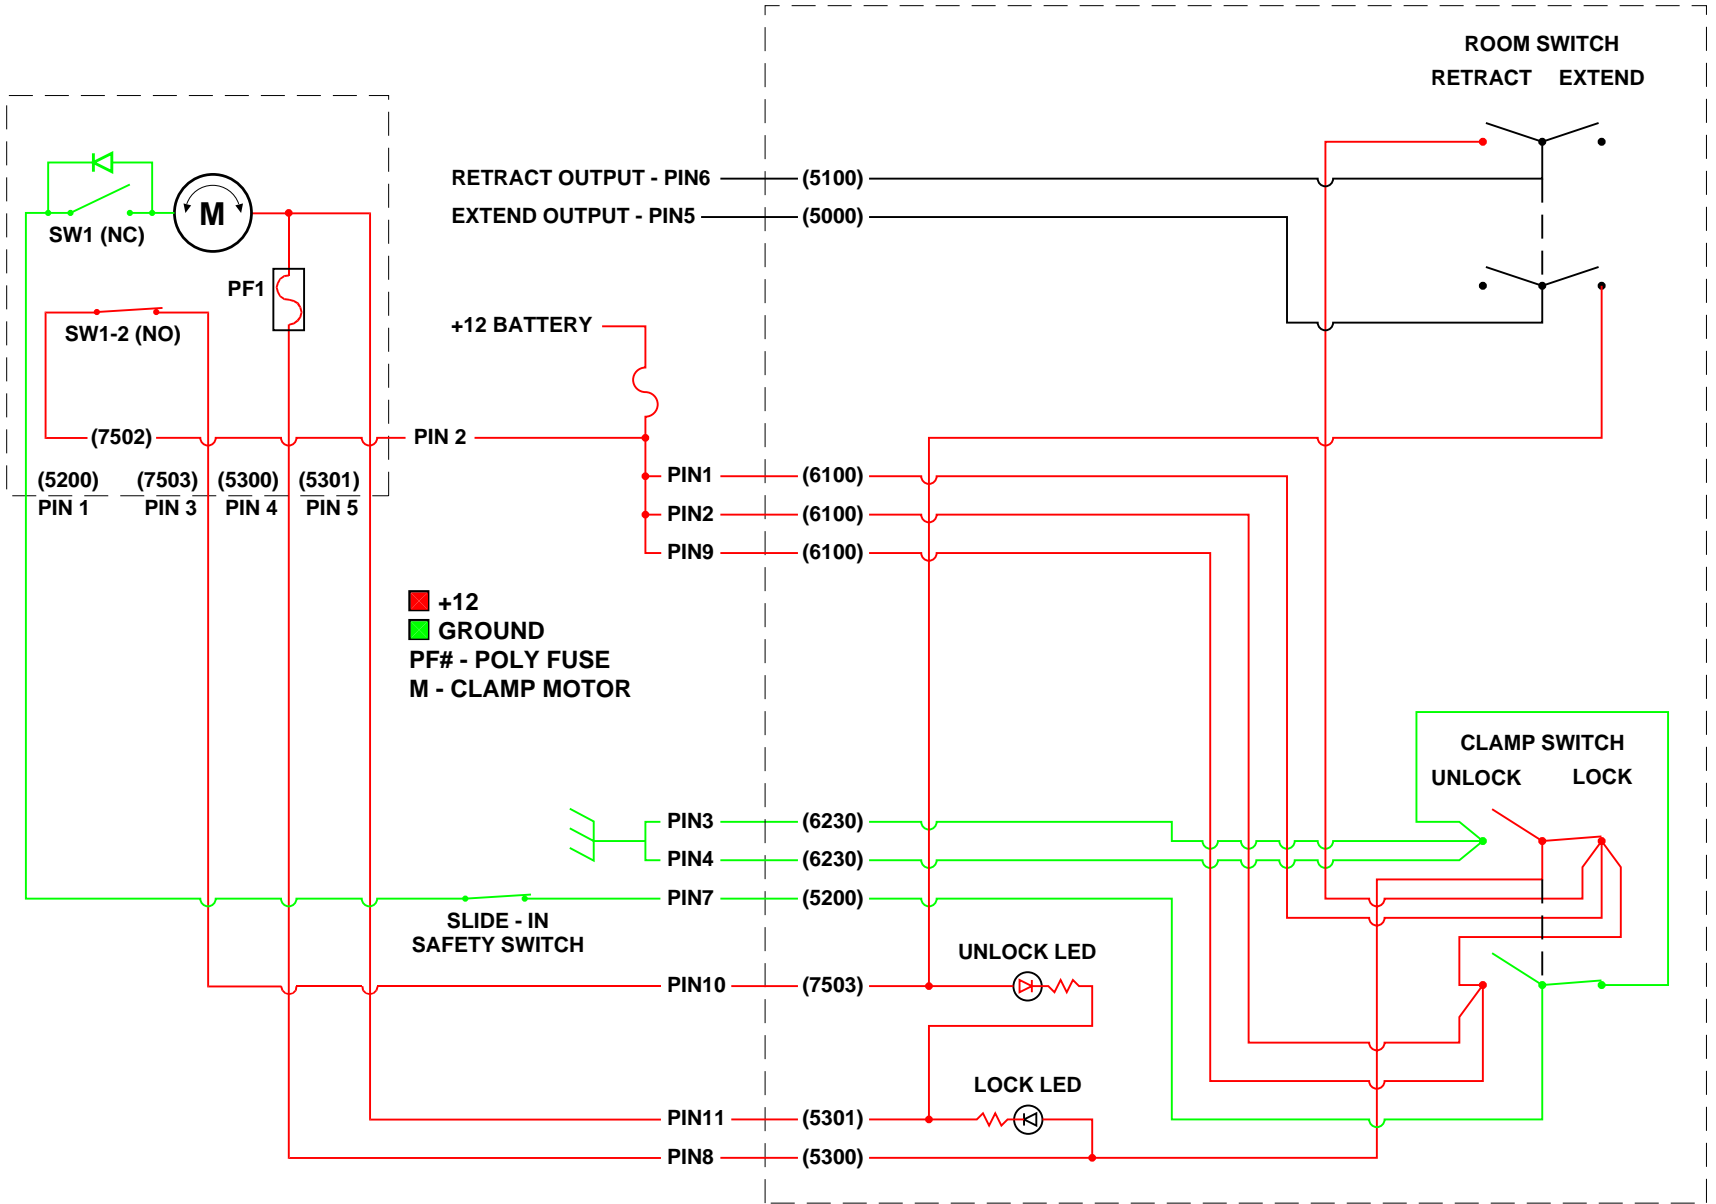

ROOM RETRACTED
CLAMP SWITCH PUSHED TO "UNLOCK"
CLAMP RETRACTS

SW1 CLOSED UNTIL CLAMP IS FULLY RETRACTED
SW1-2 OPEN UNTIL CLAMP IS FULLY RETRACTED
SLIDE - IN SWITCH CLOSED WITH ROOM FULLY RETRACTED

ROOM RETRACTED
 CLAMP SWITCH PUSHED TO "UNLOCK"
 CLAMP FULLY RETRACTED
 "UNLOCKED" LED ON

SW1 OPEN WITH CLAMP FULLY RETRACTED
 SW1-2 CLOSED WITH CLAMP FULLY RETRACTED
 SLIDE - IN SWITCH CLOSED WITH ROOM FULLY RETRACTED

CLAMP RETRACTED
 ROOM SWITCH PUSHED TO EXTEND
 ROOM EXTENDING

SW1 OPEN WITH CLAMP RETRACTED
 SW1-2 CLOSED WITH CLAMP RETRACTED
 SLIDE - IN SWITCH OPENS AS ROOM STARTS TO EXTEND

CLAMP RETRACTED
 ROOM EXTENDED
 ROOM SWITCH PUSHED TO RETRACT
 ROOM RETRACTING

SW1 OPEN WITH CLAMP RETRACTED
 SW1-2 CLOSED WITH CLAMP RETRACTED
 SLIDE - IN SWITCH OPEN WITH ROOM EXTENDED

ROOM FULLY RETRACTED
 CLAMP SWITCH PUSHED TO "LOCK"
 CLAMP STARTING TO EXTEND

SW1 WILL CLOSE AS THE CLAMP STARTS TO EXTEND
 SW1-2 WILL OPEN AS THE CLAMP STARTS TO EXTEND
 SLIDE - IN SWITCH IS CLOSED WITH THE ROOM RETRACTED

ROOM FULLY RETRACTED
CLAMP SWITCH PUSHED TO "LOCK"
CLAMP EXTENDING