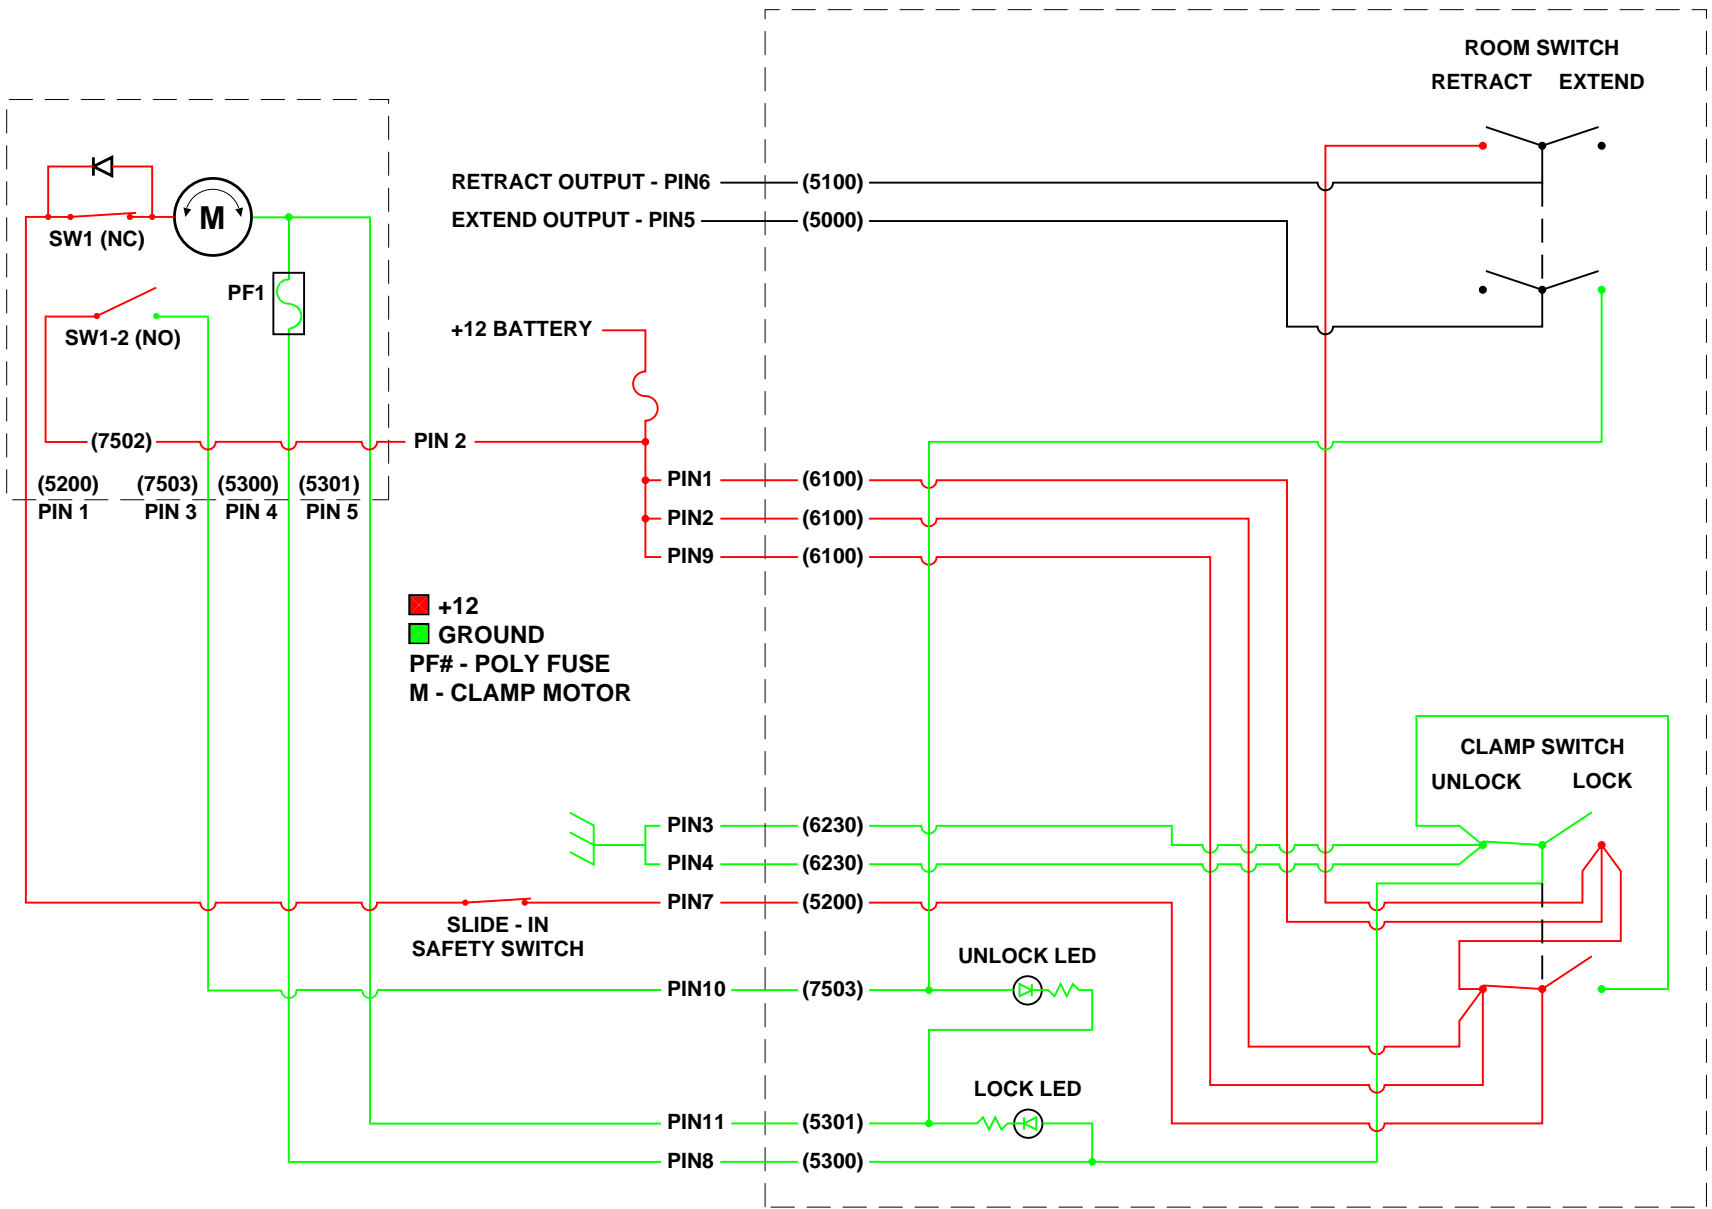

MANUAL TRAVEL CLAMPS FLEETWOOD

FEATURING:

*Two Rocker Switch Control Panel
Single Clamp
No HWH Rooms or Leveling System*

HWH CORPORATION
(On I-80, Exit 267 South)
2096 Moscow Road | Moscow, Iowa 52760
Ph: 800/321-3494 (or) 563/724-3396 | Fax: 563/724-3408
www.hwh.com

ROOM RETRACTED
 CLAMP EXTENDED
 CONTROL SWITCHES IN NEUTRAL POSITION

SW1 CLOSED UNTIL CLAMP IS FULLY RETRACTED
 SW1-2 OPEN UNTIL CLAMP IS FULLY RETRACTED
 SLIDE - IN SWITCH CLOSED WITH ROOM FULLY RETRACTED

ROOM RETRACTED
CLAMP SWITCH PUSHED TO "UNLOCK"
CLAMP RETRACTS

SW1 CLOSED UNTIL CLAMP IS FULLY RETRACTED
SW1-2 OPEN UNTIL CLAMP IS FULLY RETRACTED
SLIDE - IN SWITCH CLOSED WITH ROOM FULLY RETRACTED

ROOM RETRACTED
 CLAMP SWITCH PUSHED TO "UNLOCK"
 CLAMP FULLY RETRACTED
 "UNLOCKED" LED ON

SW1 OPEN WITH CLAMP FULLY RETRACTED
 SW1-2 CLOSED WITH CLAMP FULLY RETRACTED
 SLIDE - IN SWITCH CLOSED WITH ROOM FULLY RETRACTED

CLAMP RETRACTED
 ROOM SWITCH PUSHED TO EXTEND
 ROOM EXTENDING

SW1 OPEN WITH CLAMP RETRACTED
 SW1-2 CLOSED WITH CLAMP RETRACTED
 SLIDE - IN SWITCH OPENS AS ROOM STARTS TO EXTEND