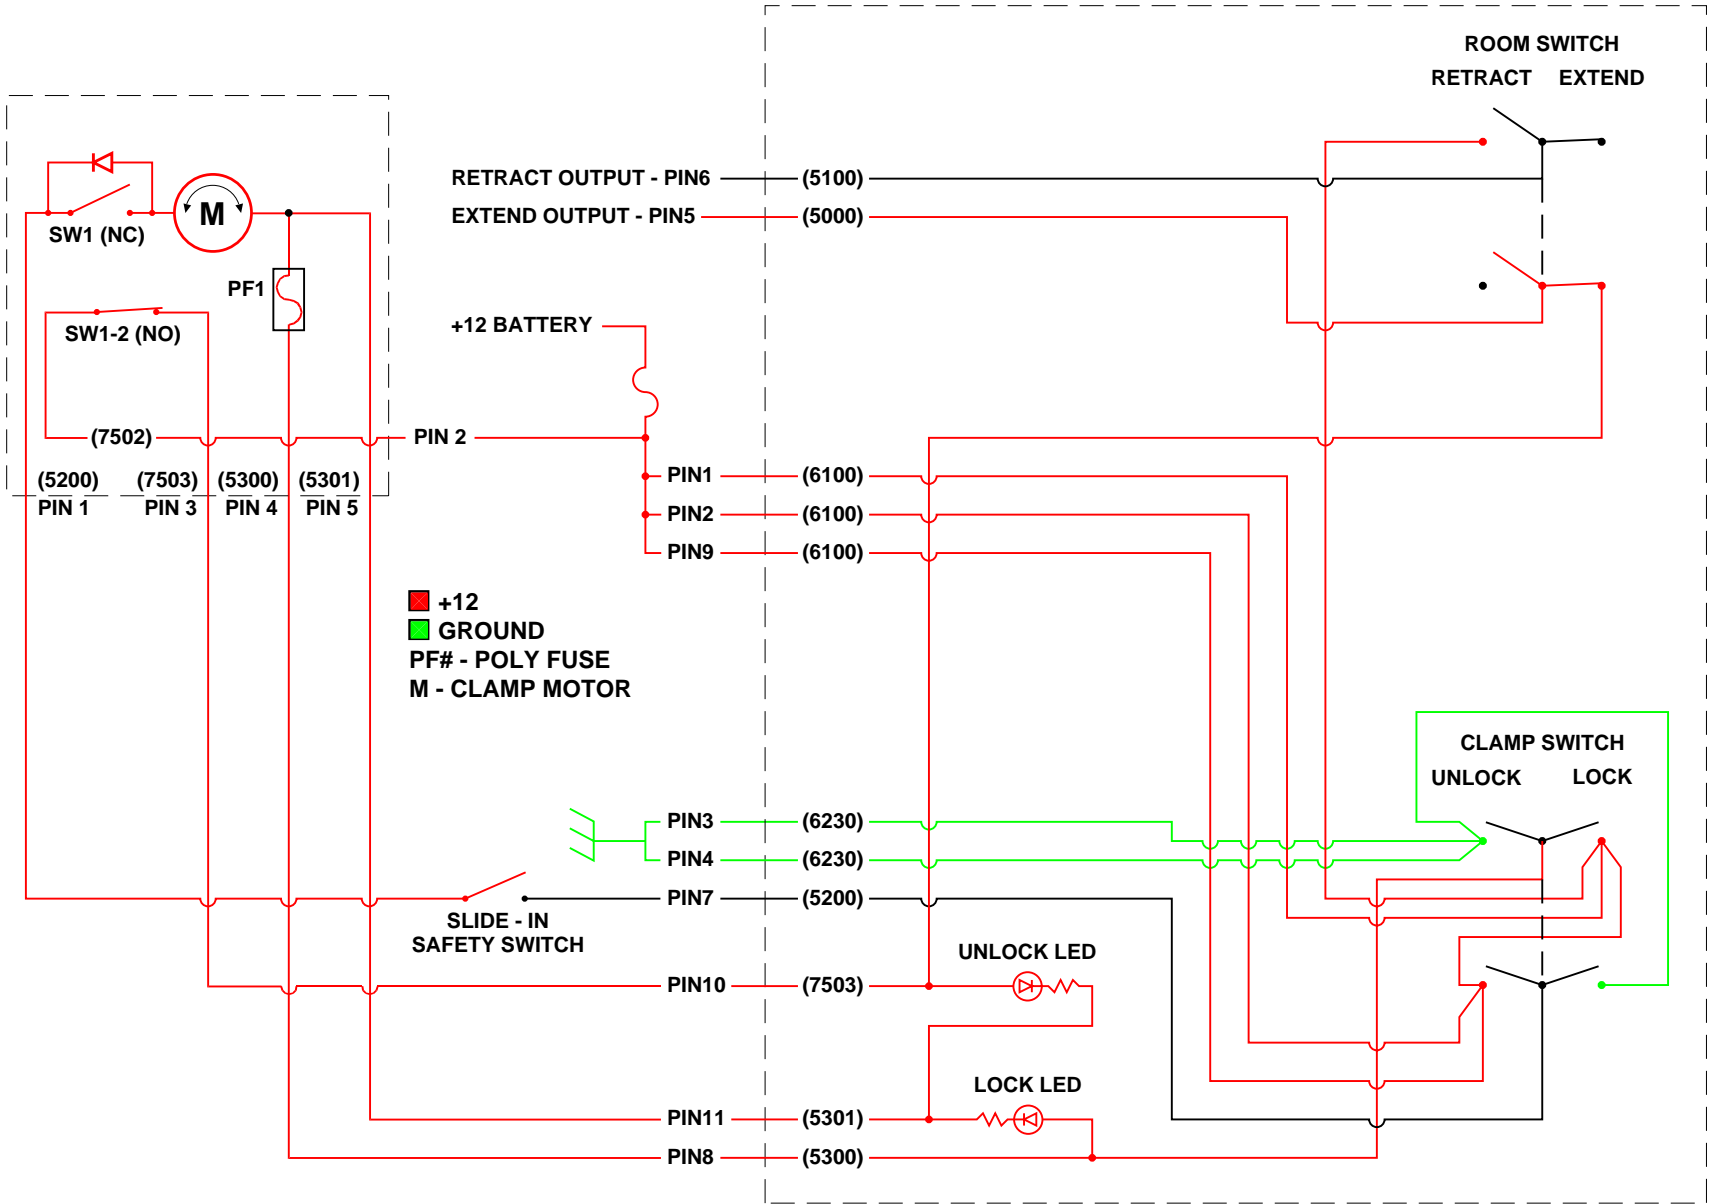

ROOM RETRACTED
 CLAMP EXTENDED
 CONTROL SWITCHES IN NEUTRAL POSITION

SW1 CLOSED UNTIL CLAMP IS FULLY RETRACTED
 SW1-2 OPEN UNTIL CLAMP IS FULLY RETRACTED
 SLIDE - IN SWITCH CLOSED WITH ROOM FULLY RETRACTED

ROOM RETRACTED
CLAMP SWITCH PUSHED TO "UNLOCK"
CLAMP RETRACTS

SW1 CLOSED UNTIL CLAMP IS FULLY RETRACTED
SW1-2 OPEN UNTIL CLAMP IS FULLY RETRACTED
SLIDE - IN SWITCH CLOSED WITH ROOM FULLY RETRACTED

ROOM RETRACTED
 CLAMP SWITCH PUSHED TO "UNLOCK"
 CLAMP FULLY RETRACTED
 "UNLOCKED" LED ON

SW1 OPEN WITH CLAMP FULLY RETRACTED
 SW1-2 CLOSED WITH CLAMP FULLY RETRACTED
 SLIDE - IN SWITCH CLOSED WITH ROOM FULLY RETRACTED

CLAMP RETRACTED
 ROOM SWITCH PUSHED TO EXTEND
 ROOM EXTENDING

SW1 OPEN WITH CLAMP RETRACTED
 SW1-2 CLOSED WITH CLAMP RETRACTED
 SLIDE - IN SWITCH OPENS AS ROOM STARTS TO EXTEND

CLAMP RETRACTED
 ROOM EXTENDED
 ROOM SWITCH PUSHED TO RETRACT
 ROOM RETRACTING

SW1 OPEN WITH CLAMP RETRACTED
 SW1-2 CLOSED WITH CLAMP RETRACTED
 SLIDE - IN SWITCH OPEN WITH ROOM EXTENDED

ROOM FULLY RETRACTED
 CLAMP SWITCH PUSHED TO "LOCK"
 CLAMP STARTING TO EXTEND