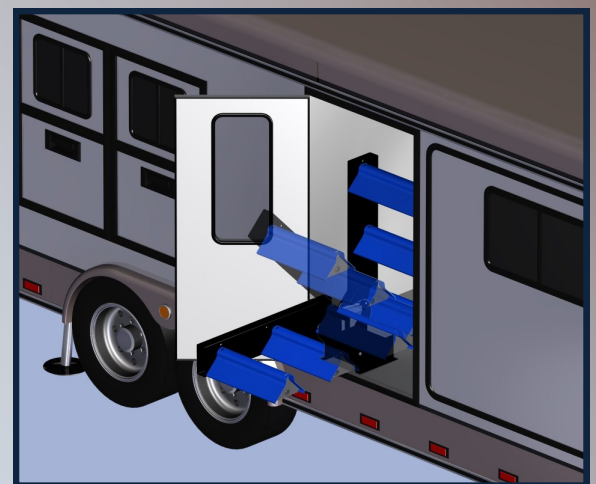

# Hydraulic Saddle Rack

**Can be mounted in new or existing tack rooms!**

***A Choice of Three or Four Seats***

- ◆ No more reaching up and struggling to place saddles on top racks.
- ◆ Entire rack folds down out of trailer tack room.
- ◆ Loading position is at table height and horizontal for easy loading and unloading.
- ◆ Saddle rack seat is designed to fit most saddles.
- ◆ Left or Right Handed.
- ◆ Material is strong, soft and machine washable.
- ◆ If HWH® equipment (jacks or slide rooms) are on trailer, rack can be powered off of existing hydraulic power unit.
- ◆ If mounting into trailer without HWH® equipment, a 12V DC hydraulic power unit is easily added.

Contact HWH® to verify dimensions and clearance before ordering.

**Side Tack Room**

**Rear Tack Room**

Web Video

[www.hwh.com/ml45043.wmv](http://www.hwh.com/ml45043.wmv)

***The Look of the Future!***

2096 Moscow Road, Moscow, IA 52760