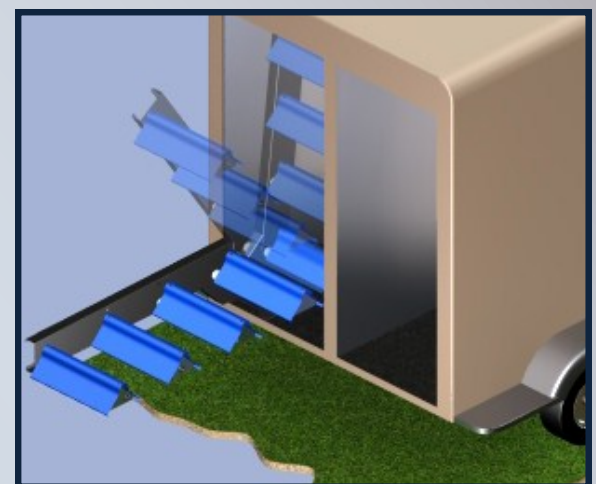

Rear Tack Room

Web Video

www.hwh.com/ml45043.wmv

The Look of the Future!

2096 Moscow Road, Moscow, IA 52760

Ph: 800-321-3494 | Fax: 563-724-3408

www.HWH.com | Made in USA

ML45044.PUB - 08FEB12