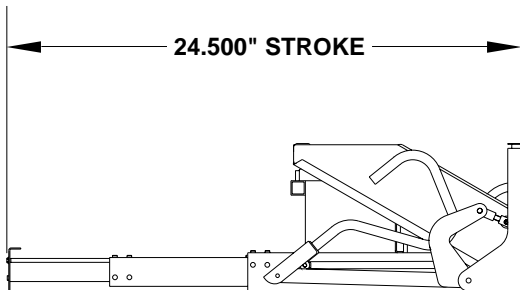

# Specifications & Features

## HWH® Exterior Entry Steps

**4 STEP - SIDE VIEW - STEP RETRACTED**

**5 STEP - SIDE VIEW - STEP RETRACTED**

**4 STEP - SIDE VIEW - STEP EXTENDED AND UP**

**5 STEP - SIDE VIEW - STEP EXTENDED AND UP**

**4 STEP - SIDE VIEW - STEP EXTENDED AND DOWN**

**5 STEP - SIDE VIEW - STEP EXTENDED AND DOWN**

**4 STEP - TOP VIEW - STEP EXTENDED AND DOWN**

**5 STEP - TOP VIEW - STEP EXTENDED AND DOWN**

\* BOTH 4 AND 5 STEP MECHANISMS ARE EQUIPPED WITH MANUAL RETRACT FEATURE.  
 \*\* BOTH 4 AND 5 STEP MECHANISMS COME IN 28.75" OR 36.00" STEP WIDTHS.