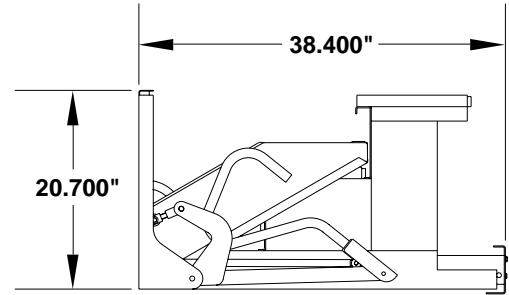

5 STEP - SIDE VIEW - STEP RETRACTED