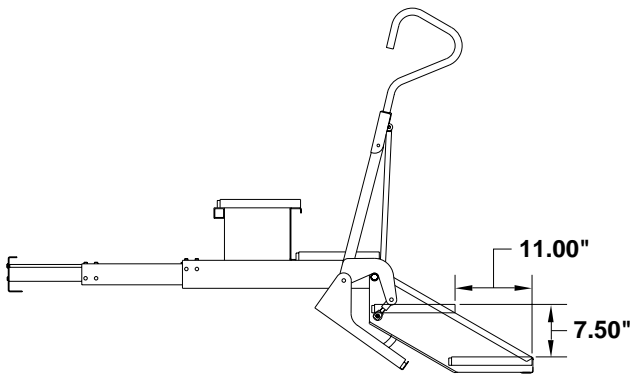

## HWH® Exterior Entry Steps

**4 STEP - SIDE VIEW - STEP RETRACTED**

**5 STEP - SIDE VIEW - STEP RETRACTED**

**4 STEP - SIDE VIEW - STEP EXTENDED AND UP**

**5 STEP - SIDE VIEW - STEP EXTENDED AND UP**

**4 STEP - SIDE VIEW - STEP EXTENDED AND DOWN**

**5 STEP - SIDE VIEW - STEP EXTENDED AND DOWN**

**4 STEP - TOP VIEW - STEP EXTENDED AND DOWN**

**5 STEP - TOP VIEW - STEP EXTENDED AND DOWN**

\* BOTH 4 AND 5 STEP MECHANISMS ARE EQUIPPED WITH MANUAL RETRACT FEATURE.  
 \*\* BOTH 4 AND 5 STEP MECHANISMS COME IN 28.75" OR 36.00" STEP WIDTHS.