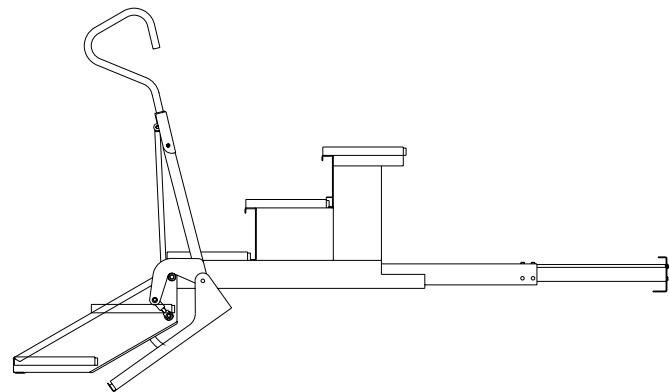

## HWH® Exterior Entry Steps

**4 STEP - SIDE VIEW - STEP RETRACTED**

**5 STEP - SIDE VIEW - STEP RETRACTED**

**4 STEP - SIDE VIEW - STEP EXTENDED AND UP**

**5 STEP - SIDE VIEW - STEP EXTENDED AND UP**

**4 STEP - SIDE VIEW - STEP EXTENDED AND DOWN**

**5 STEP - SIDE VIEW - STEP EXTENDED AND DOWN**

**4 STEP - TOP VIEW - STEP EXTENDED AND DOWN**

**5 STEP - TOP VIEW - STEP EXTENDED AND DOWN**

\* BOTH 4 AND 5 STEP MECHANISMS ARE EQUIPPED WITH MANUAL RETRACT FEATURE.  
 \*\* BOTH 4 AND 5 STEP MECHANISMS COME IN 28.75" OR 36.00" STEP WIDTHS.