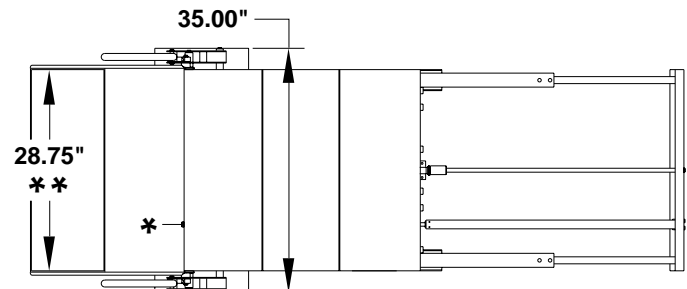

## HWH® Exterior Entry Steps

**4 STEP - SIDE VIEW - STEP RETRACTED**

**5 STEP - SIDE VIEW - STEP RETRACTED**

**4 STEP - SIDE VIEW - STEP EXTENDED AND UP**

**5 STEP - SIDE VIEW - STEP EXTENDED AND UP**

**4 STEP - SIDE VIEW - STEP EXTENDED AND DOWN**

**5 STEP - SIDE VIEW - STEP EXTENDED AND DOWN**

**4 STEP - TOP VIEW - STEP EXTENDED AND DOWN**

**5 STEP - TOP VIEW - STEP EXTENDED AND DOWN**

\* BOTH 4 AND 5 STEP MECHANISMS ARE EQUIPPED WITH MANUAL RETRACT FEATURE.  
 \*\* BOTH 4 AND 5 STEP MECHANISMS COME IN 28.75" OR 36.00" STEP WIDTHS.