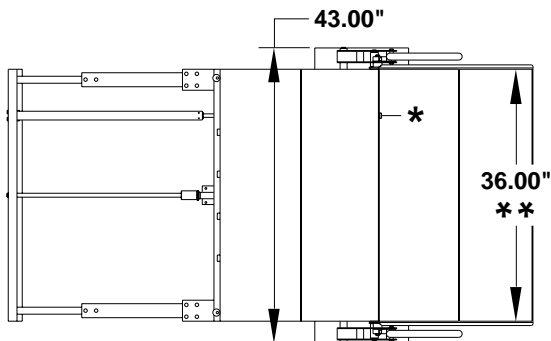

## HWH® Exterior Entry Steps

**4 STEP - SIDE VIEW - STEP RETRACTED**

**5 STEP - SIDE VIEW - STEP RETRACTED**

**4 STEP - SIDE VIEW - STEP EXTENDED AND UP**

**5 STEP - SIDE VIEW - STEP EXTENDED AND UP**

**4 STEP - SIDE VIEW - STEP EXTENDED AND DOWN**

**5 STEP - SIDE VIEW - STEP EXTENDED AND DOWN**

**4 STEP - TOP VIEW - STEP EXTENDED AND DOWN**

**5 STEP - TOP VIEW - STEP EXTENDED AND DOWN**

\* BOTH 4 AND 5 STEP MECHANISMS ARE EQUIPPED WITH MANUAL RETRACT FEATURE.  
 \*\* BOTH 4 AND 5 STEP MECHANISMS COME IN 28.75" OR 36.00" STEP WIDTHS.