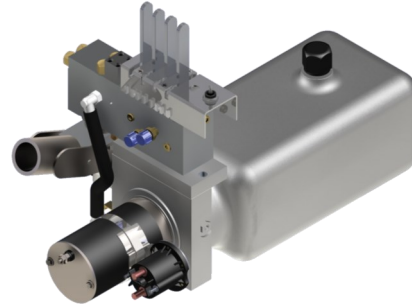

HWH[®] AP43038 **5th Wheel Landing Gear**

Some fabrication may be required for mounting.

AP43091 Jack
Two Straight-Acting,
(Power-Extend/Power-Retract) Jacks with a
lifting capacity of 7,000 lbs. per jack and a 21" stroke

AP43096 Power Unit
Hand/Electric Pump
with Hydraulic Switches

AP43072 Hose Kit

AP43090
Mounting Kit

AP43594
Mounting Kit

www.HWH.com

2096 Moscow Road, Moscow, IA 52760 Ph: 800-321-3494 | Fax: 563-724-3408

Installation Info

STRONG, RELIABLE, HYDRAULIC POWER

ML51120_AP43038.PUB 22SEP14