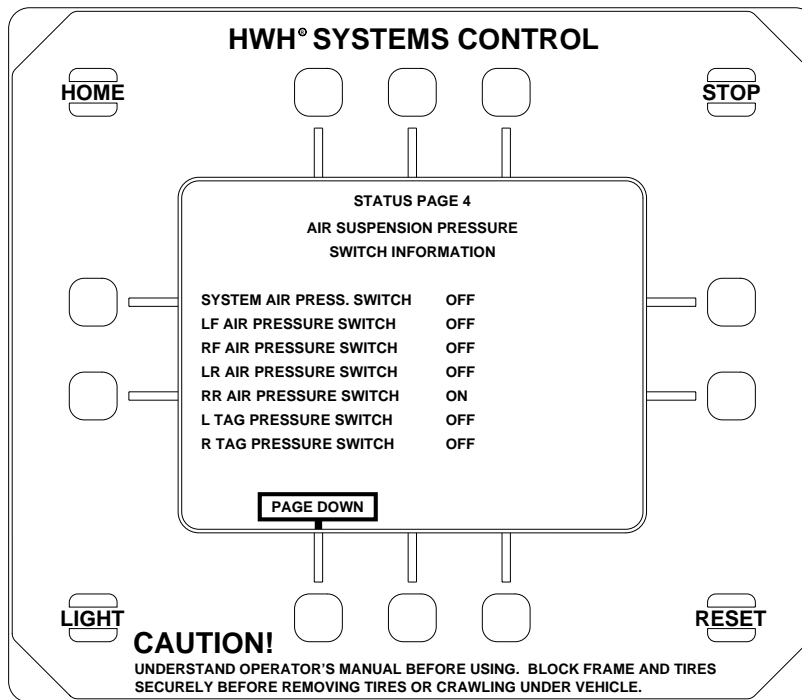

CONTROL IDENTIFICATION

STATUS PAGE 4

SCREEN BUTTONS

"PAGE DOWN" BUTTON: Use this button to switch from status screen to status screen.

SCREEN TEXT

"SYSTEM AIR PRESS. SWITCH"

"LF AIR PRESSURE SWITCH"

"RF AIR PRESSURE SWITCH"

"LR AIR PRESSURE SWITCH"

"RR AIR PRESSURE SWITCH"

"L TAG PRESSURE SWITCH"

"R TAG PRESSURE SWITCH"

OFF - Air bag does not have sufficient air pressure.

ON - Air bag does have sufficient air pressure.