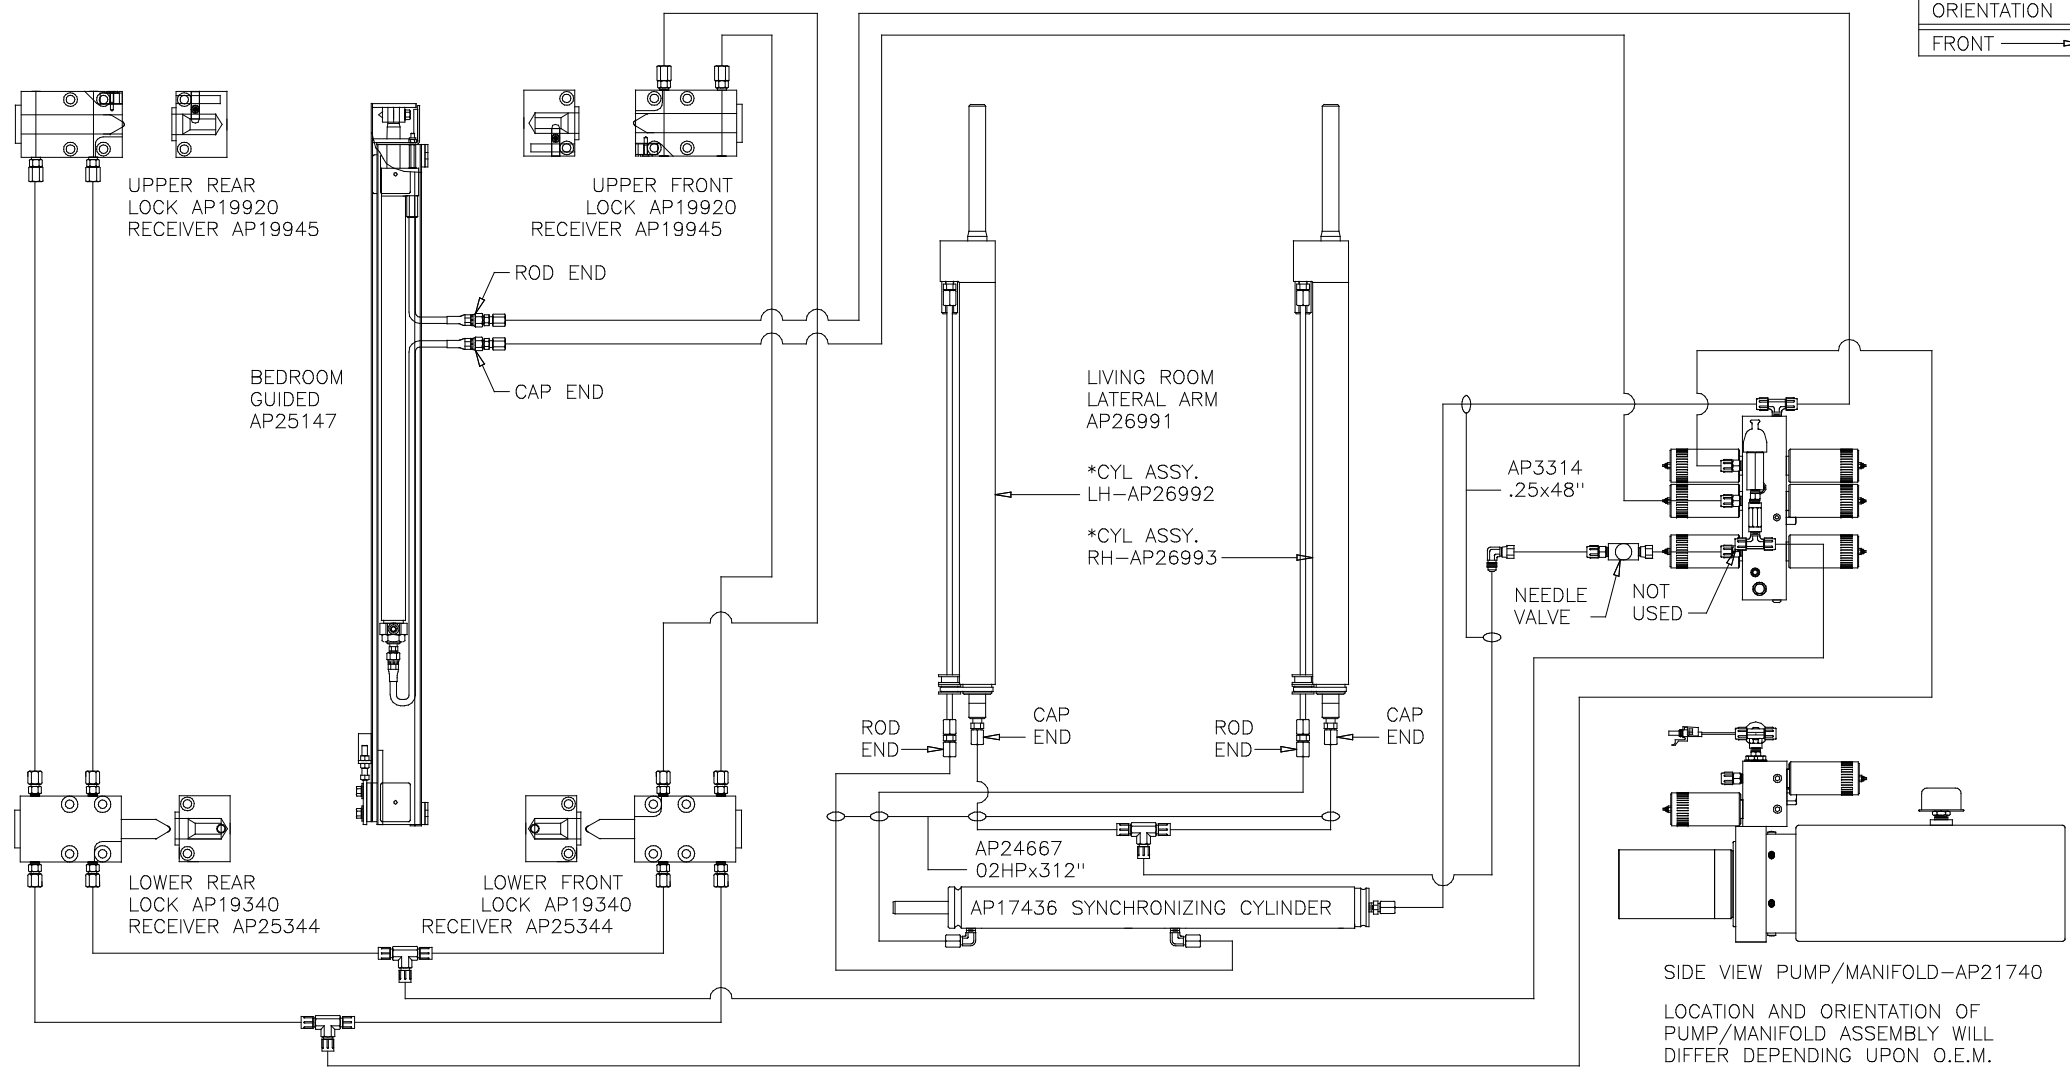

ORIENTATION
FRONT →

HWH 1-80 EXIT 267 SOUTH
RT 1 MOSCOW, IOWA 52760

SCALE DATE 05OCT02 DRAWN BY

HYD CONN DIAGRAM

FORETRAVEL

DRAWING NUMBER
MP69203

NO.	DATE	REVISION

THE INFORMATION DISCLOSED ON THIS DRAWING IS CONFIDENTIAL AND MUST NOT BE DISCLOSED OR USED IN ANY MANNER WHICH WILL BE DETRIMENTAL TO THE HWH CORPORATION

*THESE ASSEMBLIES ARE LABELED LEFT AND RIGHT HANDED AS IF BEING VIEWED FROM INSIDE THE COACH