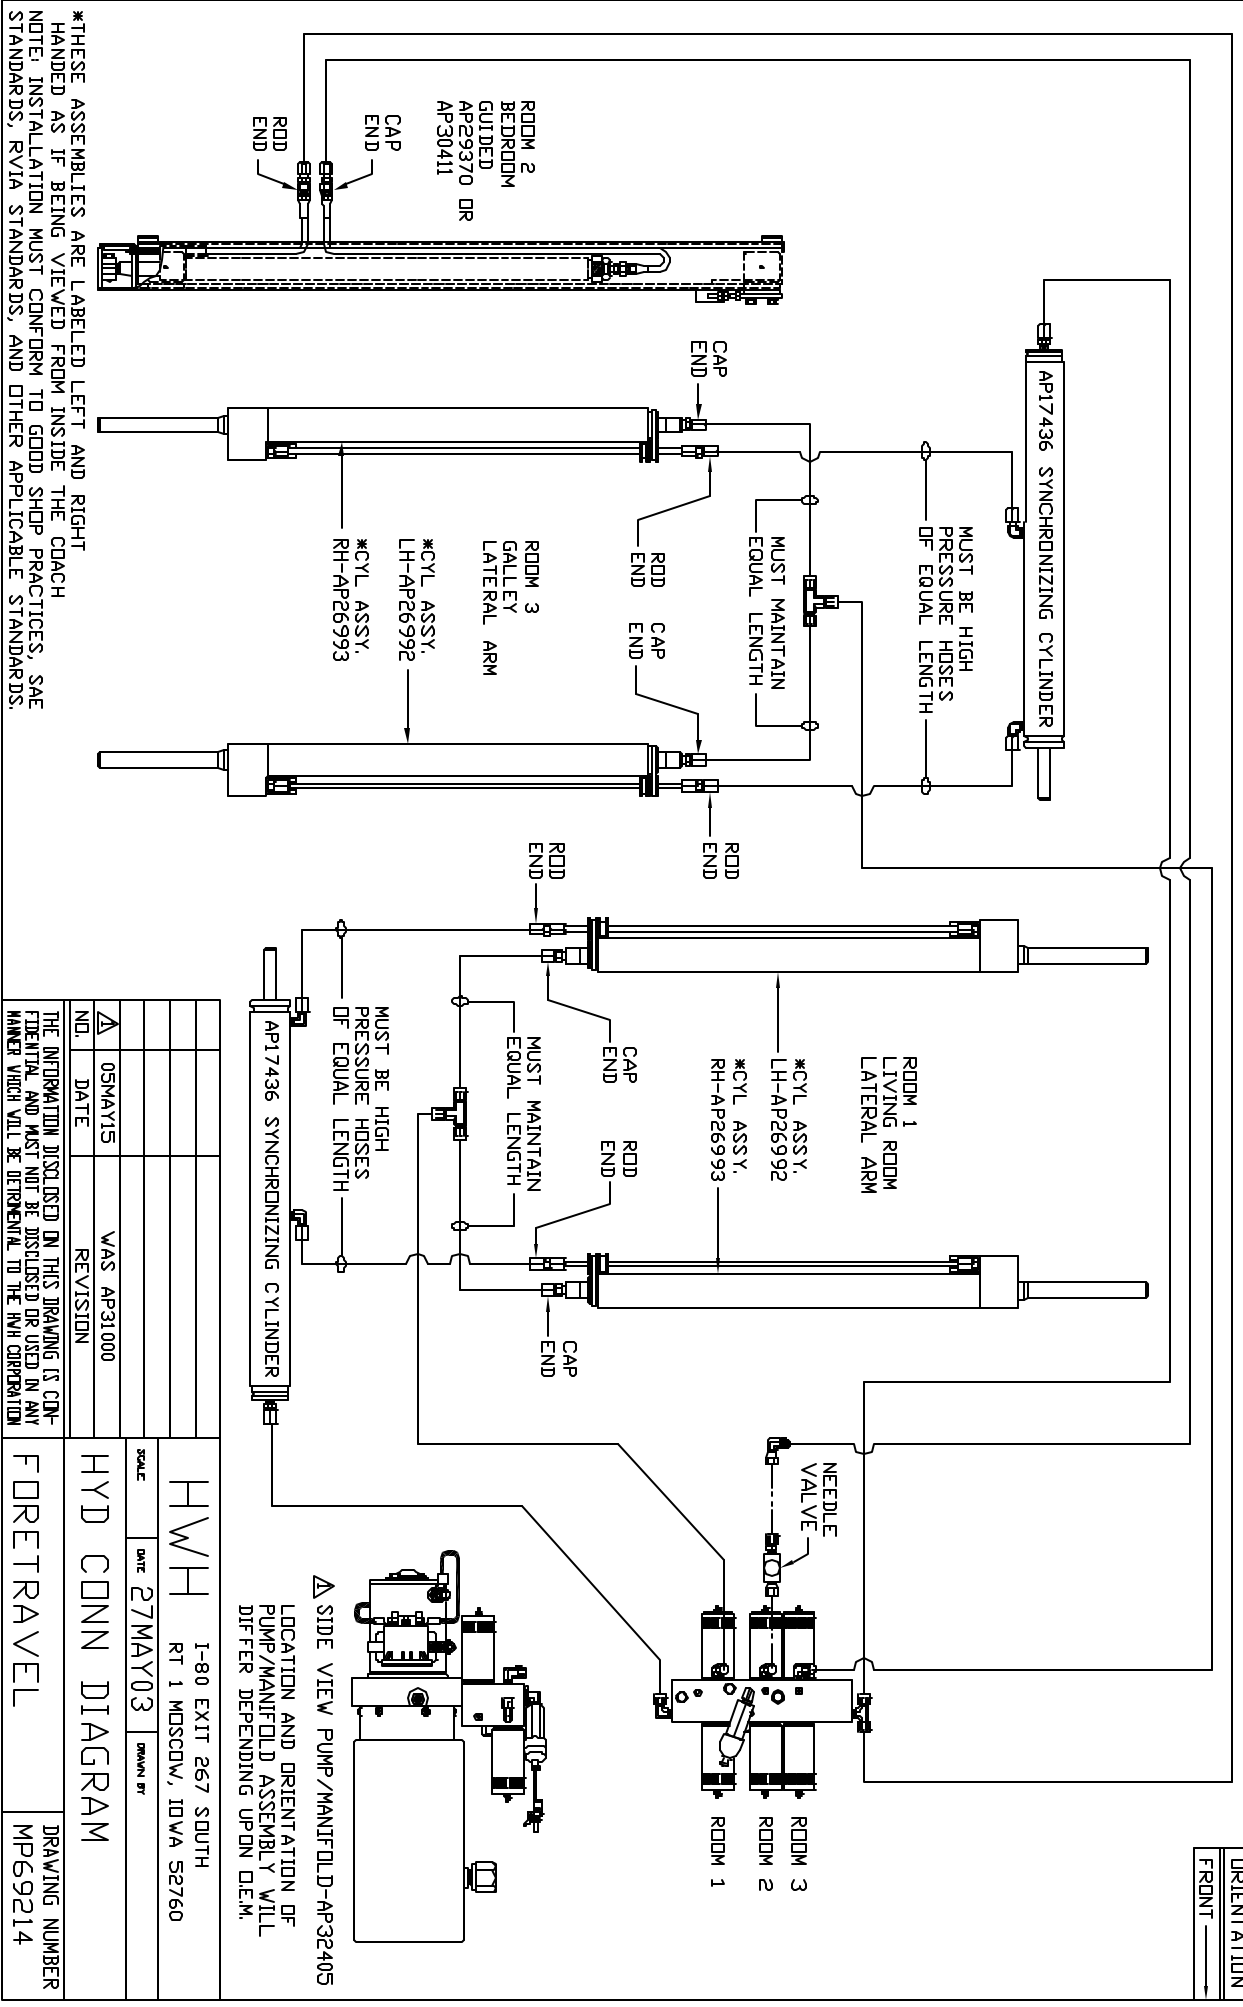

ORIENTATION
FRONT →

Δ	05MAY15	WAS AP31000
ND	DATE	REVISION

THE INFORMATION DISCLOSED IN THIS DRAWING IS CONFIDENTIAL AND MUST NOT BE DISCLOSED OR USED IN ANY MANNER WHICH WILL BE DETRIMENTAL TO THE IAH CORPORATION

SCALE DATE 27MAY03 DRAWN BY
HWH 1-80 EXIT 267 SOUTH
 RT 1 MOSCOW, IOWA 52760
HYD CONN DIAGRAM
FORETRAVEL DRAWING NUMBER
 MP69214