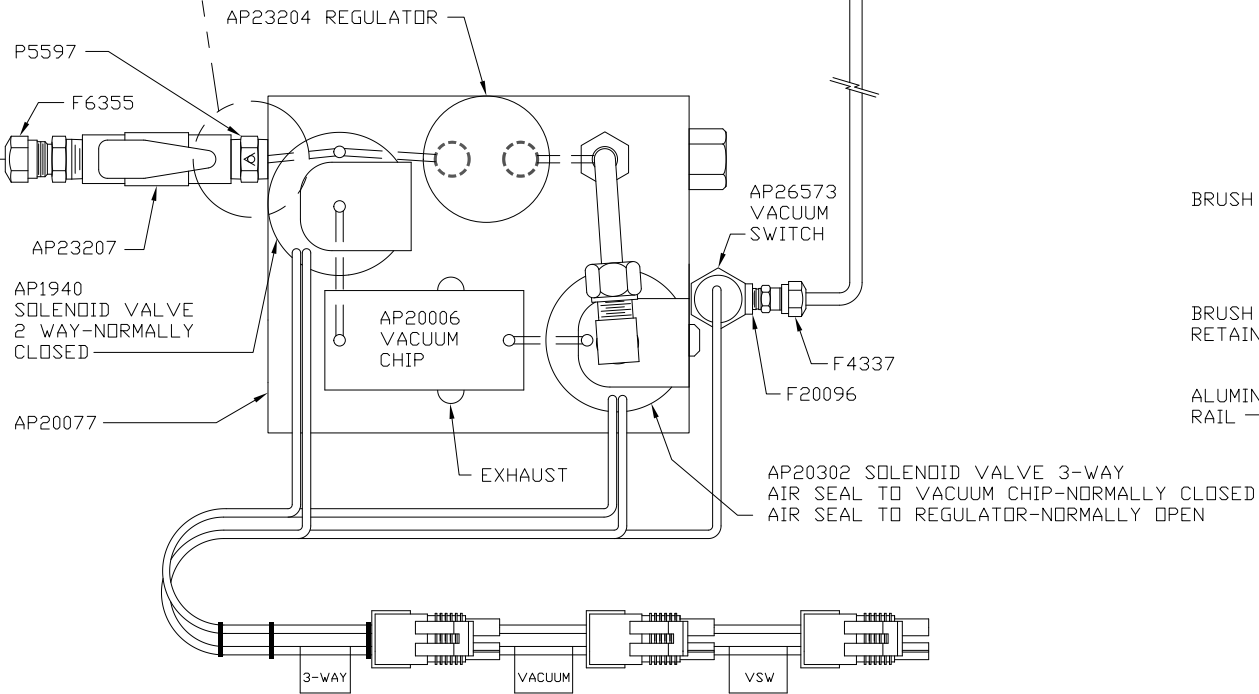

1/4 NPT BRASS CHECK VALVE APPEARS SIMILAR TO 1/4 BRASS NIPPLE. ORIENT SO AIR FLOWS IN PROPER DIRECTION.

SECTION VIEW: ASSEMBLED RAIL, BRUSH, SEAL, RETAINERS.

TO AIR SUPPLY

SECTION VIEW: EXPLODED RAIL, BRUSH, SEAL, RETAINERS.