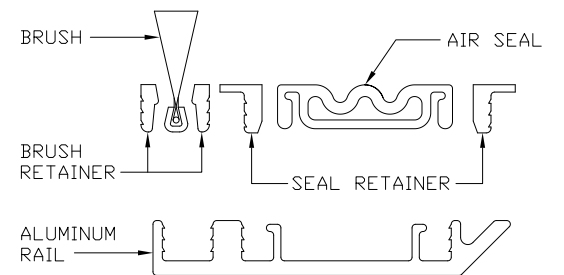

1/4 NPT BRASS CHECK VALVE APPEARS SIMILAR TO 1/4 BRASS NIPPLE. ORIENT SO AIR FLOWS IN PROPER DIRECTION.

SECTION VIEW: ASSEMBLED RAIL, BRUSH, SEAL, RETAINERS.

TO AIR SUPPLY

SECTION VIEW: EXPLODED RAIL, BRUSH, SEAL, RETAINERS.