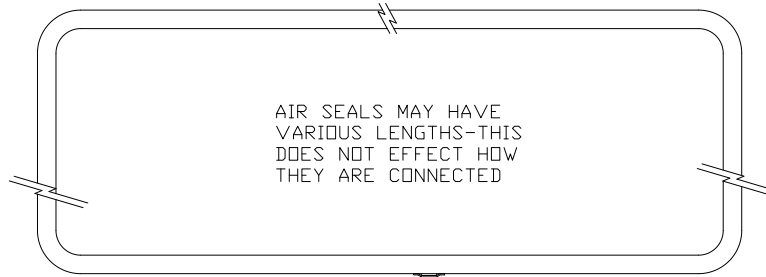

1/4 NPT BRASS CHECK VALVE APPEARS SIMILAR TO 1/4 BRASS NIPPLE. ORIENT SO AIR FLOWS IN PROPER DIRECTION.

SECTION VIEW: ASSEMBLED RAIL, BRUSH, SEAL, RETAINERS.

TO AIR SUPPLY

SECTION VIEW: EXPLODED RAIL, BRUSH, SEAL, RETAINERS.