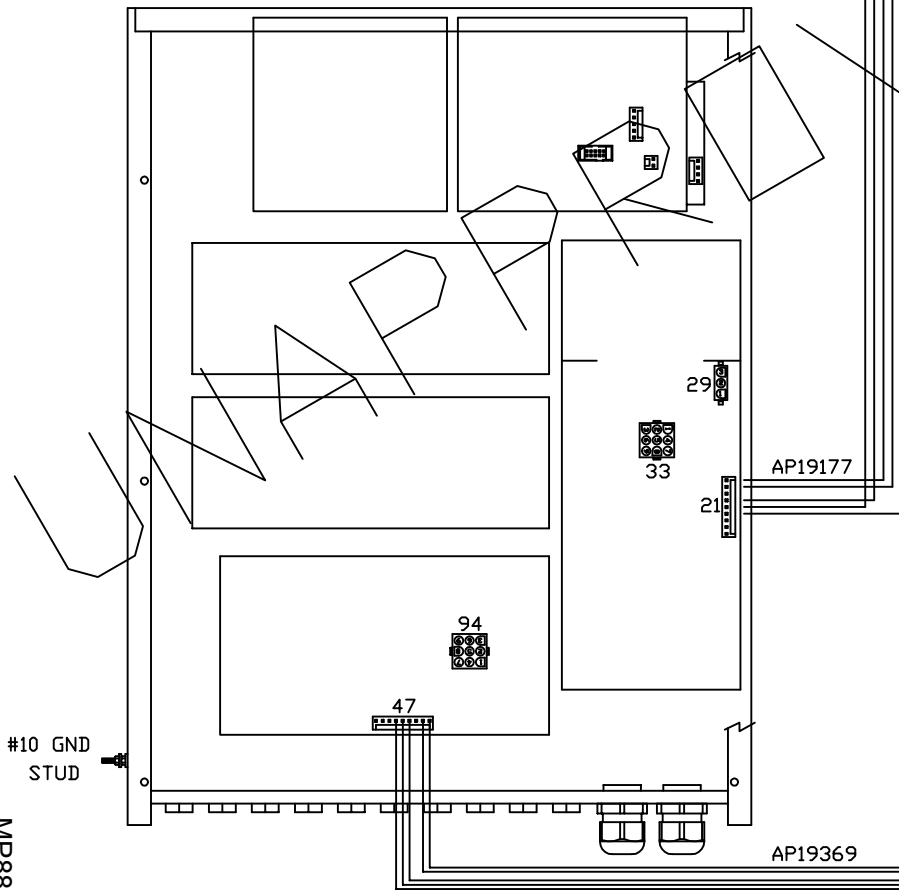

MP88.40
 14DEC9

			HWH I-80 EXIT 267 SOUTH RT 1 MOSCOW, IOWA 52760		
SCALE 1:3		DATE 14DEC98	DRAWN BY .		
SCHEMATICS SYSTEM			DRAWING NUMBER		
ELECTRICAL			MP88405 A/C		
NO.	DATE	REVISION			
THE INFORMATION DISCLOSED ON THIS DRAWING IS CONFIDENTIAL AND MUST NOT BE DISCLOSED OR USED IN ANY MANNER WHICH WILL BE DETRIMENTAL TO THE HWH CORPORATION					

CONNECTORS #21 & 47

- 1) NC
- 2) NC
- 3) NC
- 4) LOCK LIMIT SW.
- 5) RM IN LIMIT SW.
- 6) RM OUT LIMIT SW.
- 7) NC
- 8) UNLOCK LIMIT SW.
- 9) GND

MP88.40
14DEC9

MP88405 B/C
14DEC98

MP88.40
14DEC9

MP88405 C/C
14DEC98