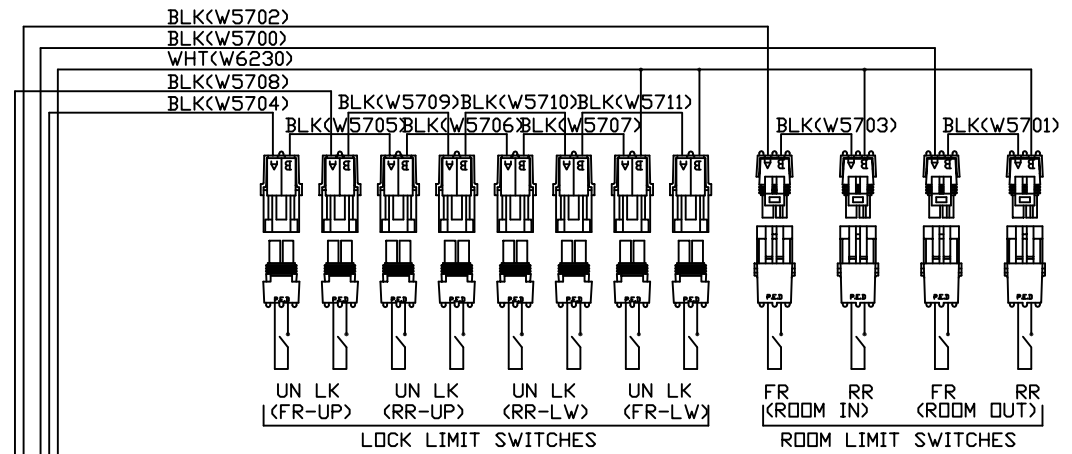

MP88.40
 14DEC9

			HWH I-80 EXIT 267 SOUTH RT 1 MOSCOW, IOWA 52760		
SCALE 1:3		DATE 14DEC98	DRAWN BY .		
SCHEMATICS SYSTEM			DRAWING NUMBER		
ELECTRICAL			MP88405 A/C		
NO.	DATE	REVISION			
THE INFORMATION DISCLOSED ON THIS DRAWING IS CONFIDENTIAL AND MUST NOT BE DISCLOSED OR USED IN ANY MANNER WHICH WILL BE DETRIMENTAL TO THE HWH CORPORATION					

CONNECTORS #21 & 47

- 1) NC
- 2) NC
- 3) NC
- 4) LOCK LIMIT SW.
- 5) RM IN LIMIT SW.
- 6) RM OUT LIMIT SW.
- 7) NC
- 8) UNLOCK LIMIT SW.
- 9) GND

MP88.40
14DEC9

MP88405 B/C
14DEC98

MP88.40
14DEC9

MP88405 C/C
14DEC98