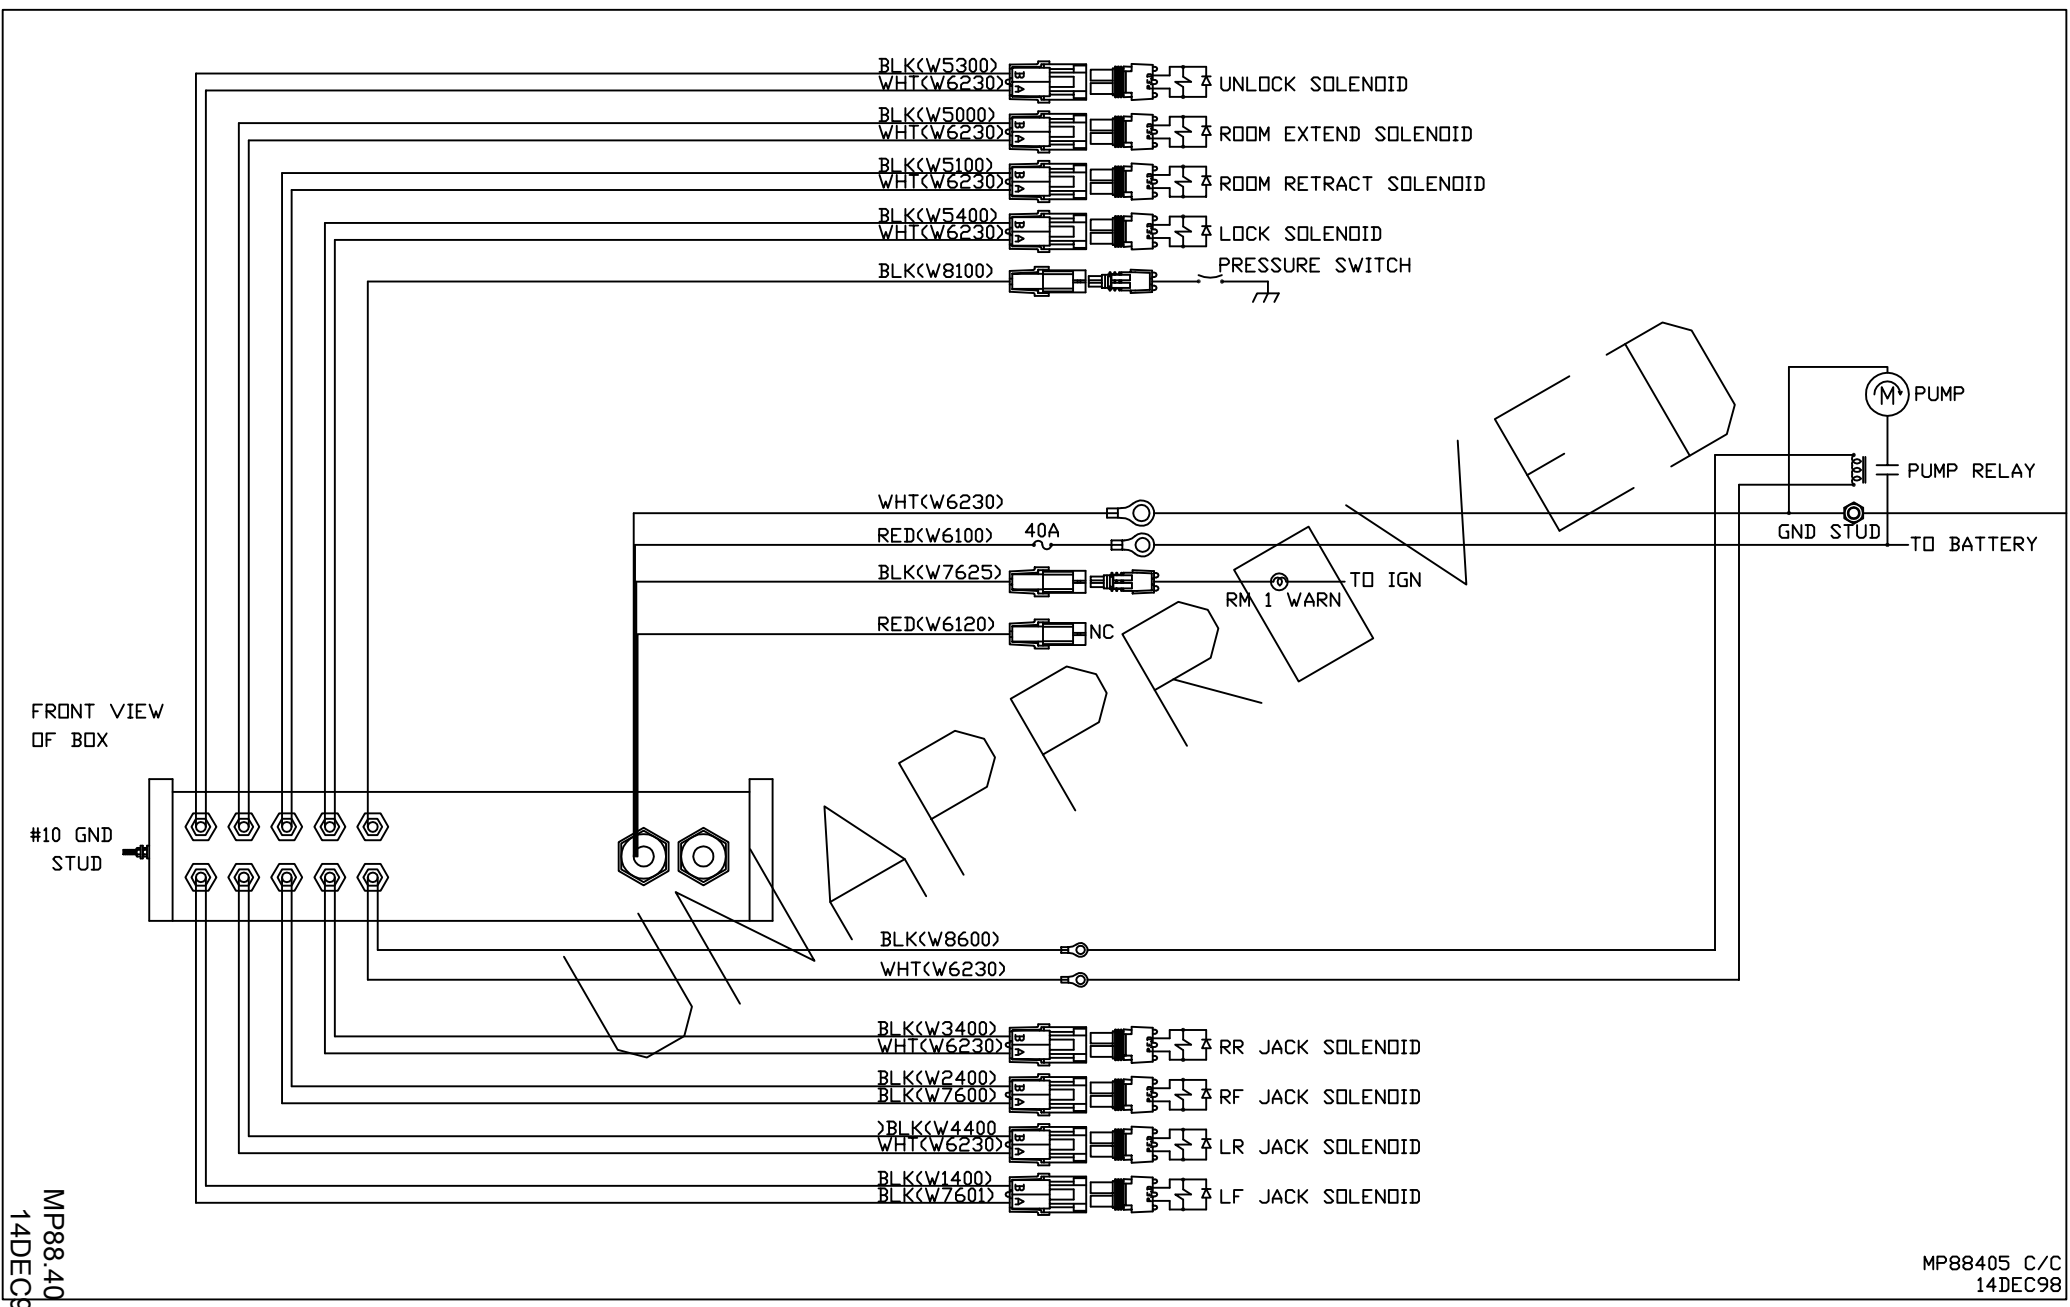

MP88.40
 14DEC9

			HWH I-80 EXIT 267 SOUTH RT 1 MOSCOW, IOWA 52760		
SCALE 1:3		DATE 14DEC98	DRAWN BY .		
SCHEMATICS SYSTEM			DRAWING NUMBER		
ELECTRICAL			MP88405 A/C		
NO.	DATE	REVISION			
THE INFORMATION DISCLOSED ON THIS DRAWING IS CONFIDENTIAL AND MUST NOT BE DISCLOSED OR USED IN ANY MANNER WHICH WILL BE DETRIMENTAL TO THE HWH CORPORATION					

CONNECTORS #21 & 47

- 1) NC
- 2) NC
- 3) NC
- 4) LOCK LIMIT SW.
- 5) RM IN LIMIT SW.
- 6) RM OUT LIMIT SW.
- 7) NC
- 8) UNLOCK LIMIT SW.
- 9) GND

MP88.40
14DEC9

MP88405 B/C
14DEC98

MP88.40
14DEC9

MP88405 C/C
14DEC98