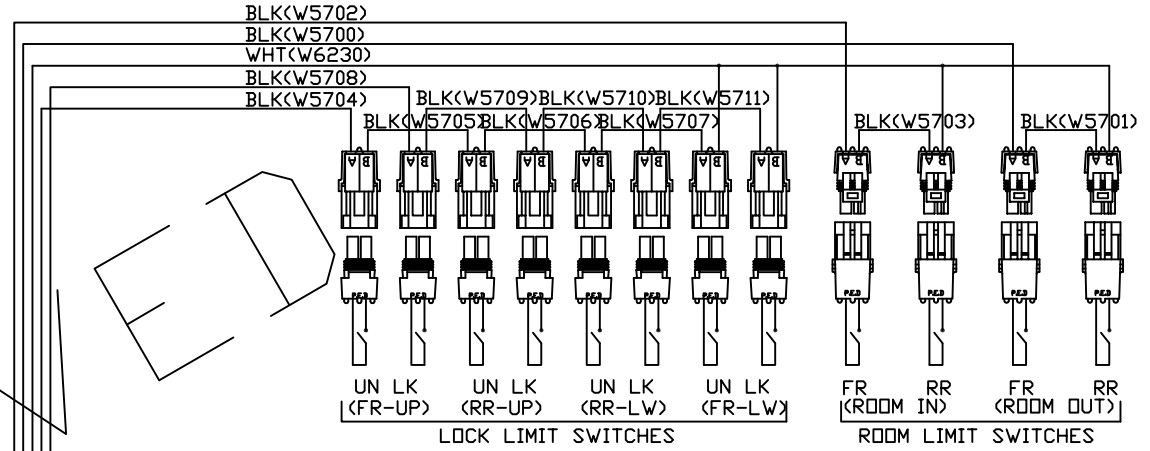

MP88.40
 14DEC9

			HWH I-80 EXIT 267 SOUTH RT 1 MOSCOW, IOWA 52760		
SCALE 1:3		DATE 14DEC98	DRAWN BY .		
SCHEMATICS SYSTEM			DRAWING NUMBER		
ELECTRICAL			MP88405 A/C		
NO.	DATE	REVISION			
THE INFORMATION DISCLOSED ON THIS DRAWING IS CONFIDENTIAL AND MUST NOT BE DISCLOSED OR USED IN ANY MANNER WHICH WILL BE DETRIMENTAL TO THE HWH CORPORATION					

CONNECTORS #21 & 47

- 1) NC
- 2) NC
- 3) NC
- 4) LOCK LIMIT SW.
- 5) RM IN LIMIT SW.
- 6) RM OUT LIMIT SW.
- 7) NC
- 8) UNLOCK LIMIT SW.
- 9) GND

MP88.40
14DEC9

MP88405 B/C
14DEC98

MP88.40
14DEC9

MP88405 C/C
14DEC98