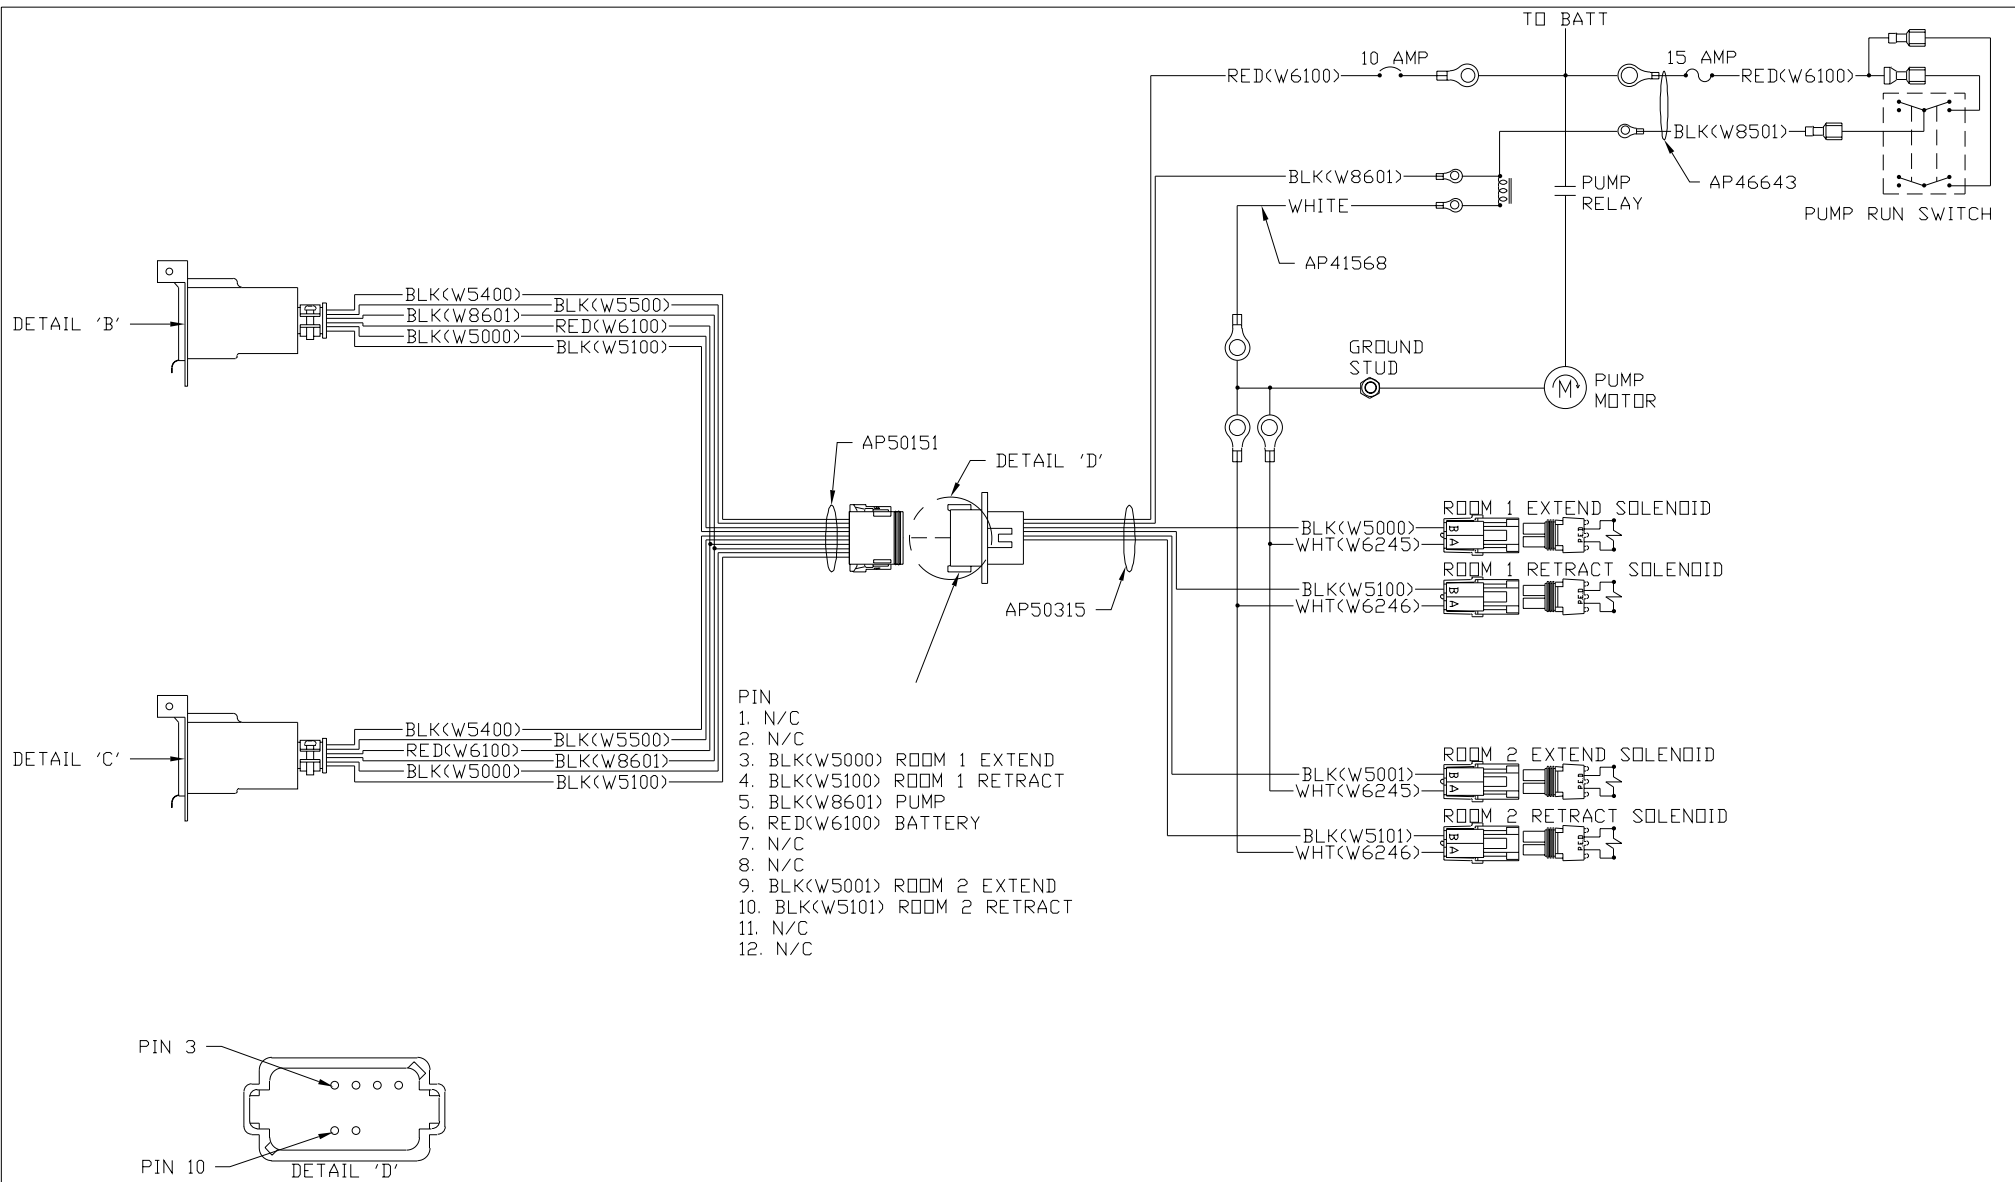

		HWH		I-80 EXIT 267 SOUTH RT 1 MOSCOW, IOWA 52760	
		SCALE 1:3	DATE 16MAY12	DRAWN BY .	
		SYSTEM SCHEMATIC ELEC			
NO.	DATE	REVISION			
THE INFORMATION DISCLOSED ON THIS DRAWING IS CONFIDENTIAL AND MUST NOT BE DISCLOSED OR USED IN ANY MANNER WHICH WILL BE DETRIMENTAL TO THE HWH CORPORATION				DRAWING NUMBER MP90774 A/B	

NOTE: INSTALLATION MUST CONFORM TO GOOD SHOP PRACTICES, SAE STANDARDS, RVIA STANDARDS, AND OTHER APPLICABLE STANDARDS.