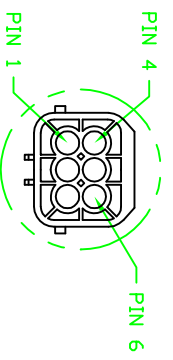

- PIN
1. RIGHT REAR SENSE (ORANGE)
 2. GROUND (WHITE)
 3. ACCESSORY (RED)
 4. LEFT REAR SENSE (YELLOW)
 5. LEFT FRONT SENSE (BLACK)
 6. RIGHT FRONT SENSE (GREEN)

1. N/C
2. BLK(W3000) RIGHT REAR WARN
3. BLK(W2000) RIGHT FRONT WARN
4. BLK(W1000) LEFT FRONT WARN
5. BLK(W4000) LEFT REAR WARN
6. N/C
7. BLK(W7699) WARN LIGHT CONTROL
8. BLK(W6820) PUMP RELAY
9. WHT(W6230) GROUND

*** AP36074 INCLUDES:
AP28573 AND AP36075.

NO.	DATE	REVISION

HWH 1-80 EXIT 267 SOUTH
 RT 1 MOSCOW, IDWA 52760
 SCALE 1:3 DATE 17DEC19 DRAWN BY
SYSTEM SCHEMATIC ELEC
 DRAWING NUMBER MP91514

NOTE: INSTALLATION MUST CONFORM TO GOOD SHOP PRACTICES, SAE STANDARDS, RVIA STANDARDS, AND OTHER APPLICABLE STANDARDS.