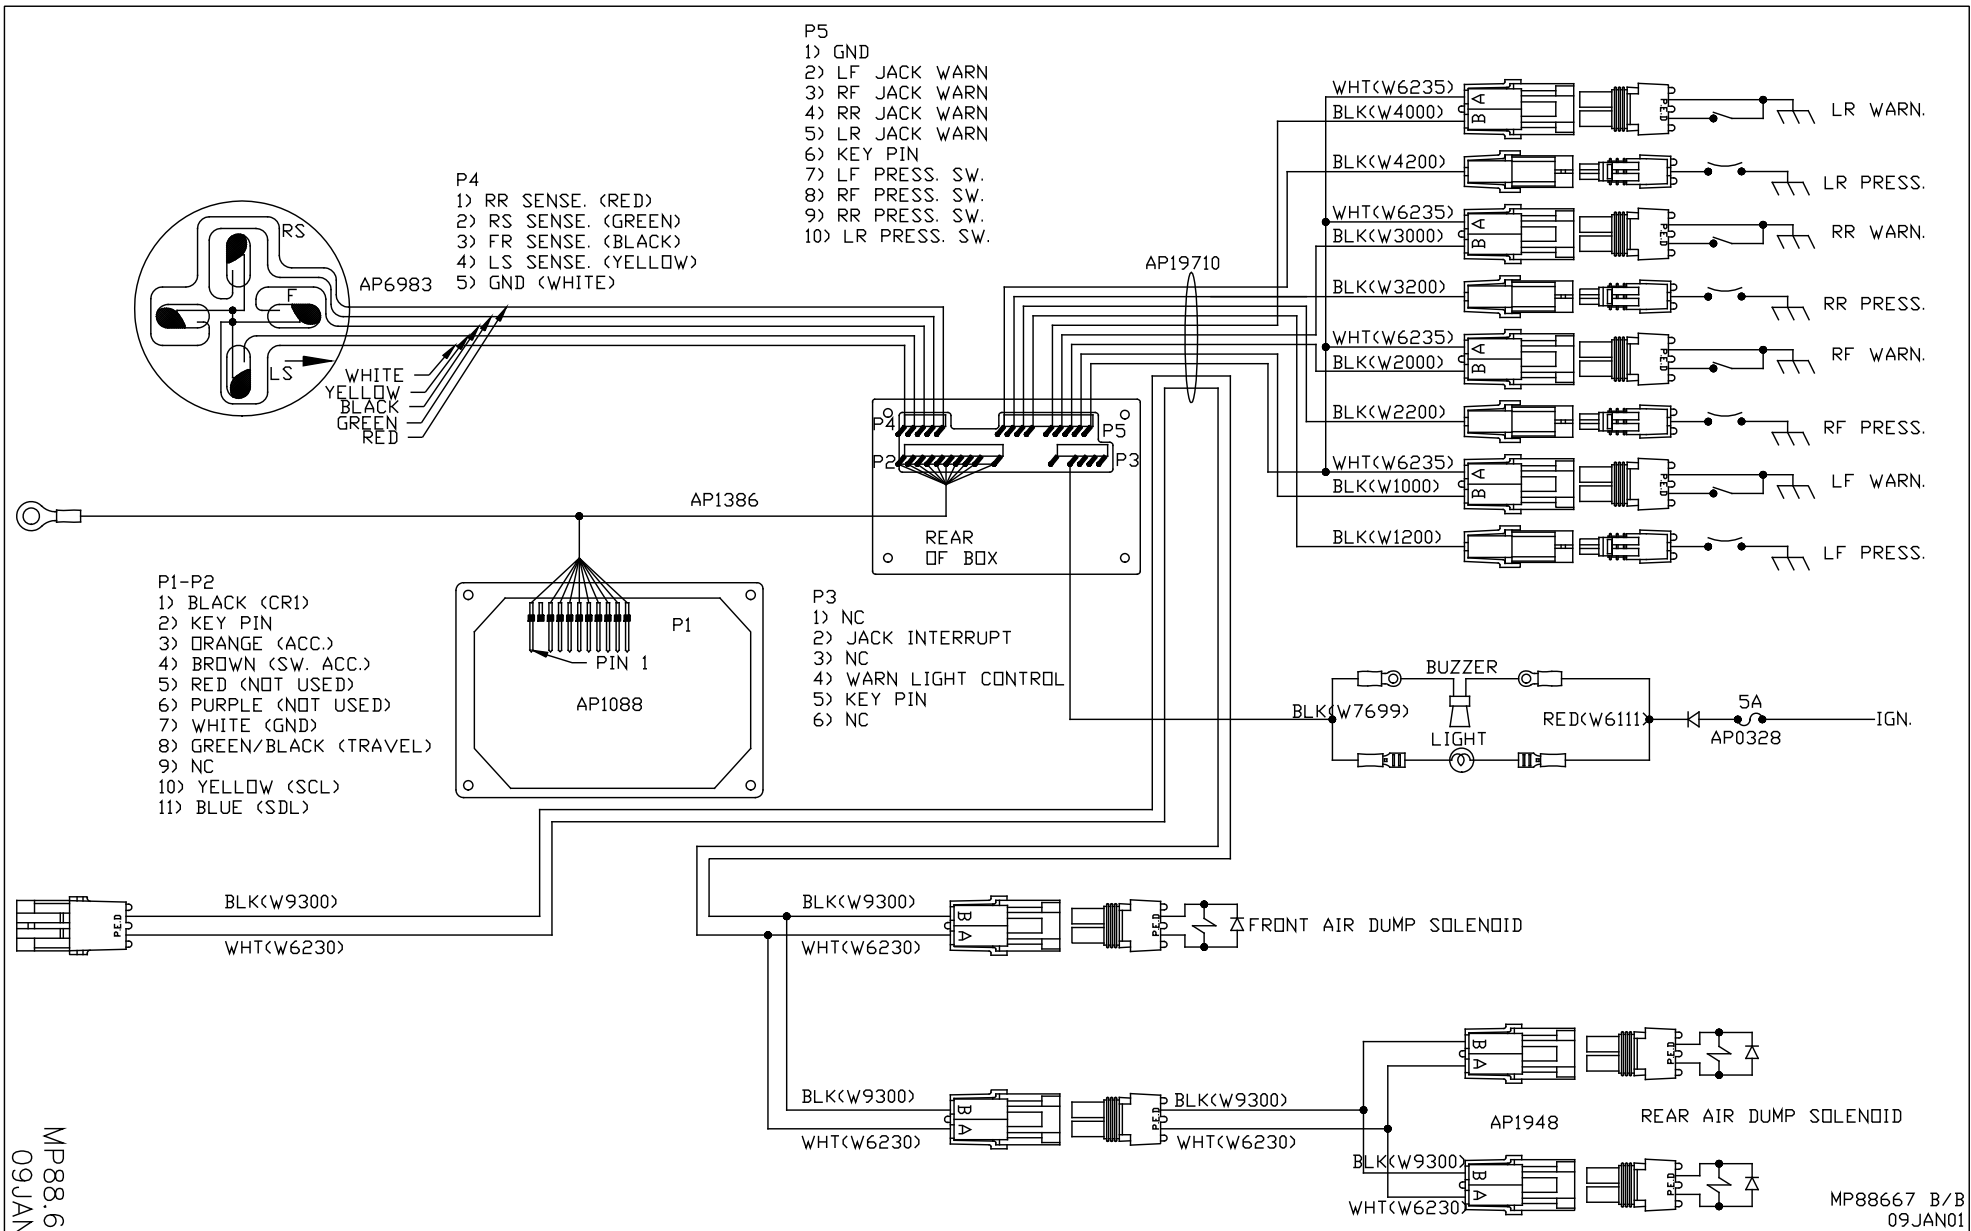

			HWH		I-80 EXIT 267 SOUTH RT 1 MOSCOW, IOWA 52760	
			SCALE 1:2	DATE 09JAN01	DRAWN BY .	
			SYSTEM SCHEMATIC ELEC			
NO.	DATE	REVISION				
THE INFORMATION DISCLOSED ON THIS DRAWING IS CONFIDENTIAL AND MUST NOT BE DISCLOSED OR USED IN ANY MANNER WHICH WILL BE DETRIMENTAL TO THE HWH CORPORATION			DRAWING NUMBER MP88667 A/B			

MP88.667A  
 09JAN01

MP88.667B  
 09JAN01

MP88667 B/B  
 09JAN01