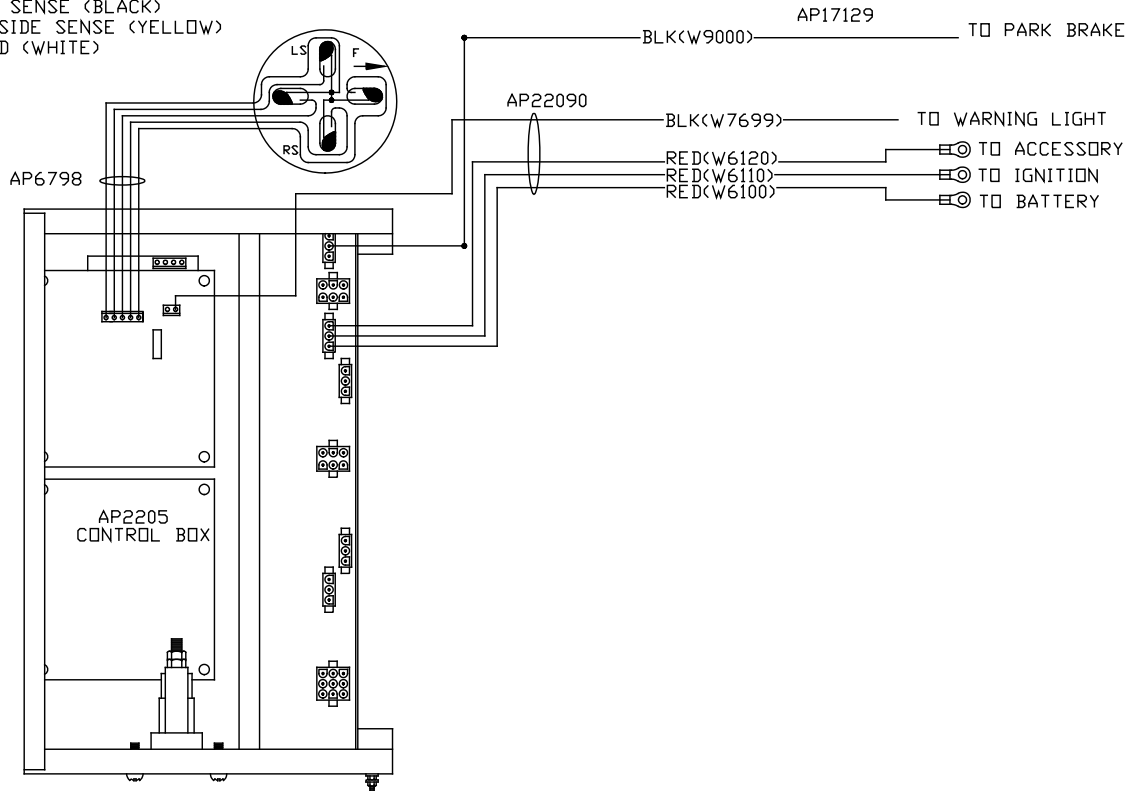

- 1) REAR SENSE (RED)
- 2) RIGHT SIDE SENSE (GREEN)
- 3) FRONT SENSE (BLACK)
- 4) LEFT SIDE SENSE (YELLOW)
- 5) GROUND (WHITE)

			HWH I-80 EXIT 267 SOUTH RT 1 MOSCOW, IOWA 52760		
			SCALE 1:3	DATE 30OCT01	DRAWN BY .
			SYSTEM SCHEMATIC ELEC		
NO.	DATE	REVISION			
THE INFORMATION DISCLOSED ON THIS DRAWING IS CONFIDENTIAL AND MUST NOT BE DISCLOSED OR USED IN ANY MANNER WHICH WILL BE DETRIMENTAL TO THE HWH CORPORATION			DRAWING NUMBER MP88737 A/C		