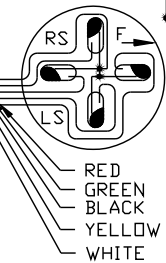

- PIN
1. RED(W6120) ACCESSORY
  2. WHT(W6230) GROUND
  3. BLK(W9000) PARK BRAKE
  4. N/C
  5. BLK(W7699) WARN LIGHT/BUZZER CONTROL
  6. N/C
  7. BLK(W6820) PUMP RELAY SUPPLY
  8. BLK(W8600) PUMP RELAY CONTROL
  9. BLK(W1000) LEFT FRONT WARNING SWITCH
  10. BLK(W2000) RIGHT FRONT WARNING SWITCH
  11. BLK(W3000) RIGHT REAR WARNING SWITCH
  12. BLK(W4000) LEFT REAR WARNING SWITCH

- PIN
1. FRONT SENSE (RED)
  2. GROUND (WHITE)
  3. N/C
  4. LEFT SIDE SENSE (YELLOW)
  5. REAR SENSE (BLACK)
  6. RIGHT SIDE SENSE (GREEN)

		<b>HWH</b>		I-80 EXIT 267 SOUTH RT 1 MOSCOW, IOWA 52760	
		SCALE 1:3	DATE 08NOV01	DRAWN BY .	
		<b>SYSTEM SCHEMATIC ELEC</b>			
NO.	DATE	REVISION			
THE INFORMATION DISCLOSED ON THIS DRAWING IS CONFIDENTIAL AND MUST NOT BE DISCLOSED OR USED IN ANY MANNER WHICH WILL BE DETRIMENTAL TO THE HWH CORPORATION				DRAWING NUMBER MP887550	