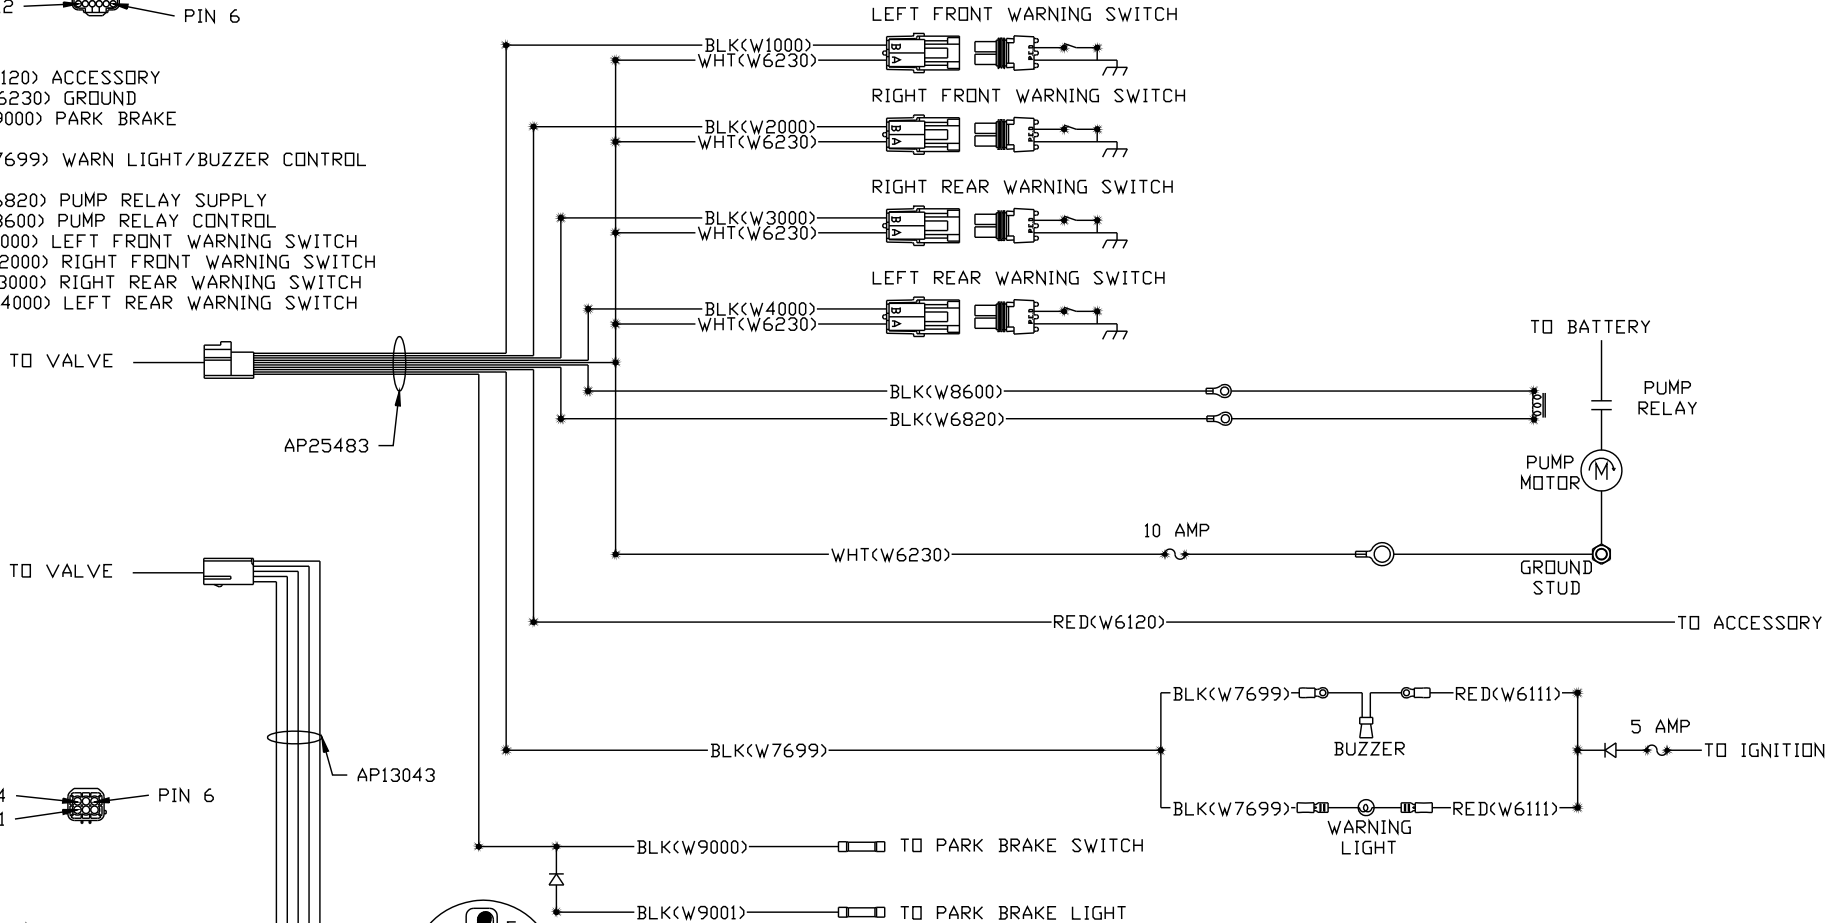

- PIN
1. RED(W6120) ACCESSORY
  2. WHT(W6230) GROUND
  3. BLK(W9000) PARK BRAKE
  4. N/C
  5. BLK(W7699) WARN LIGHT/BUZZER CONTROL
  6. N/C
  7. BLK(W6820) PUMP RELAY SUPPLY
  8. BLK(W8600) PUMP RELAY CONTROL
  9. BLK(W1000) LEFT FRONT WARNING SWITCH
  10. BLK(W2000) RIGHT FRONT WARNING SWITCH
  11. BLK(W3000) RIGHT REAR WARNING SWITCH
  12. BLK(W4000) LEFT REAR WARNING SWITCH

- PIN
1. FRONT SENSE (RED)
  2. GROUND (WHITE)
  3. N/C
  4. LEFT SIDE SENSE (YELLOW)
  5. REAR SENSE (BLACK)
  6. RIGHT SIDE SENSE (GREEN)

		<b>HWH</b>		I-80 EXIT 267 SOUTH RT 1 MOSCOW, IOWA 52760	
		SCALE 1:3	DATE 08NOV01	DRAWN BY .	
		<b>SYSTEM SCHEMATIC ELEC</b>			
NO.	DATE	REVISION			
THE INFORMATION DISCLOSED ON THIS DRAWING IS CONFIDENTIAL AND MUST NOT BE DISCLOSED OR USED IN ANY MANNER WHICH WILL BE DETRIMENTAL TO THE HWH CORPORATION				DRAWING NUMBER MP887550	