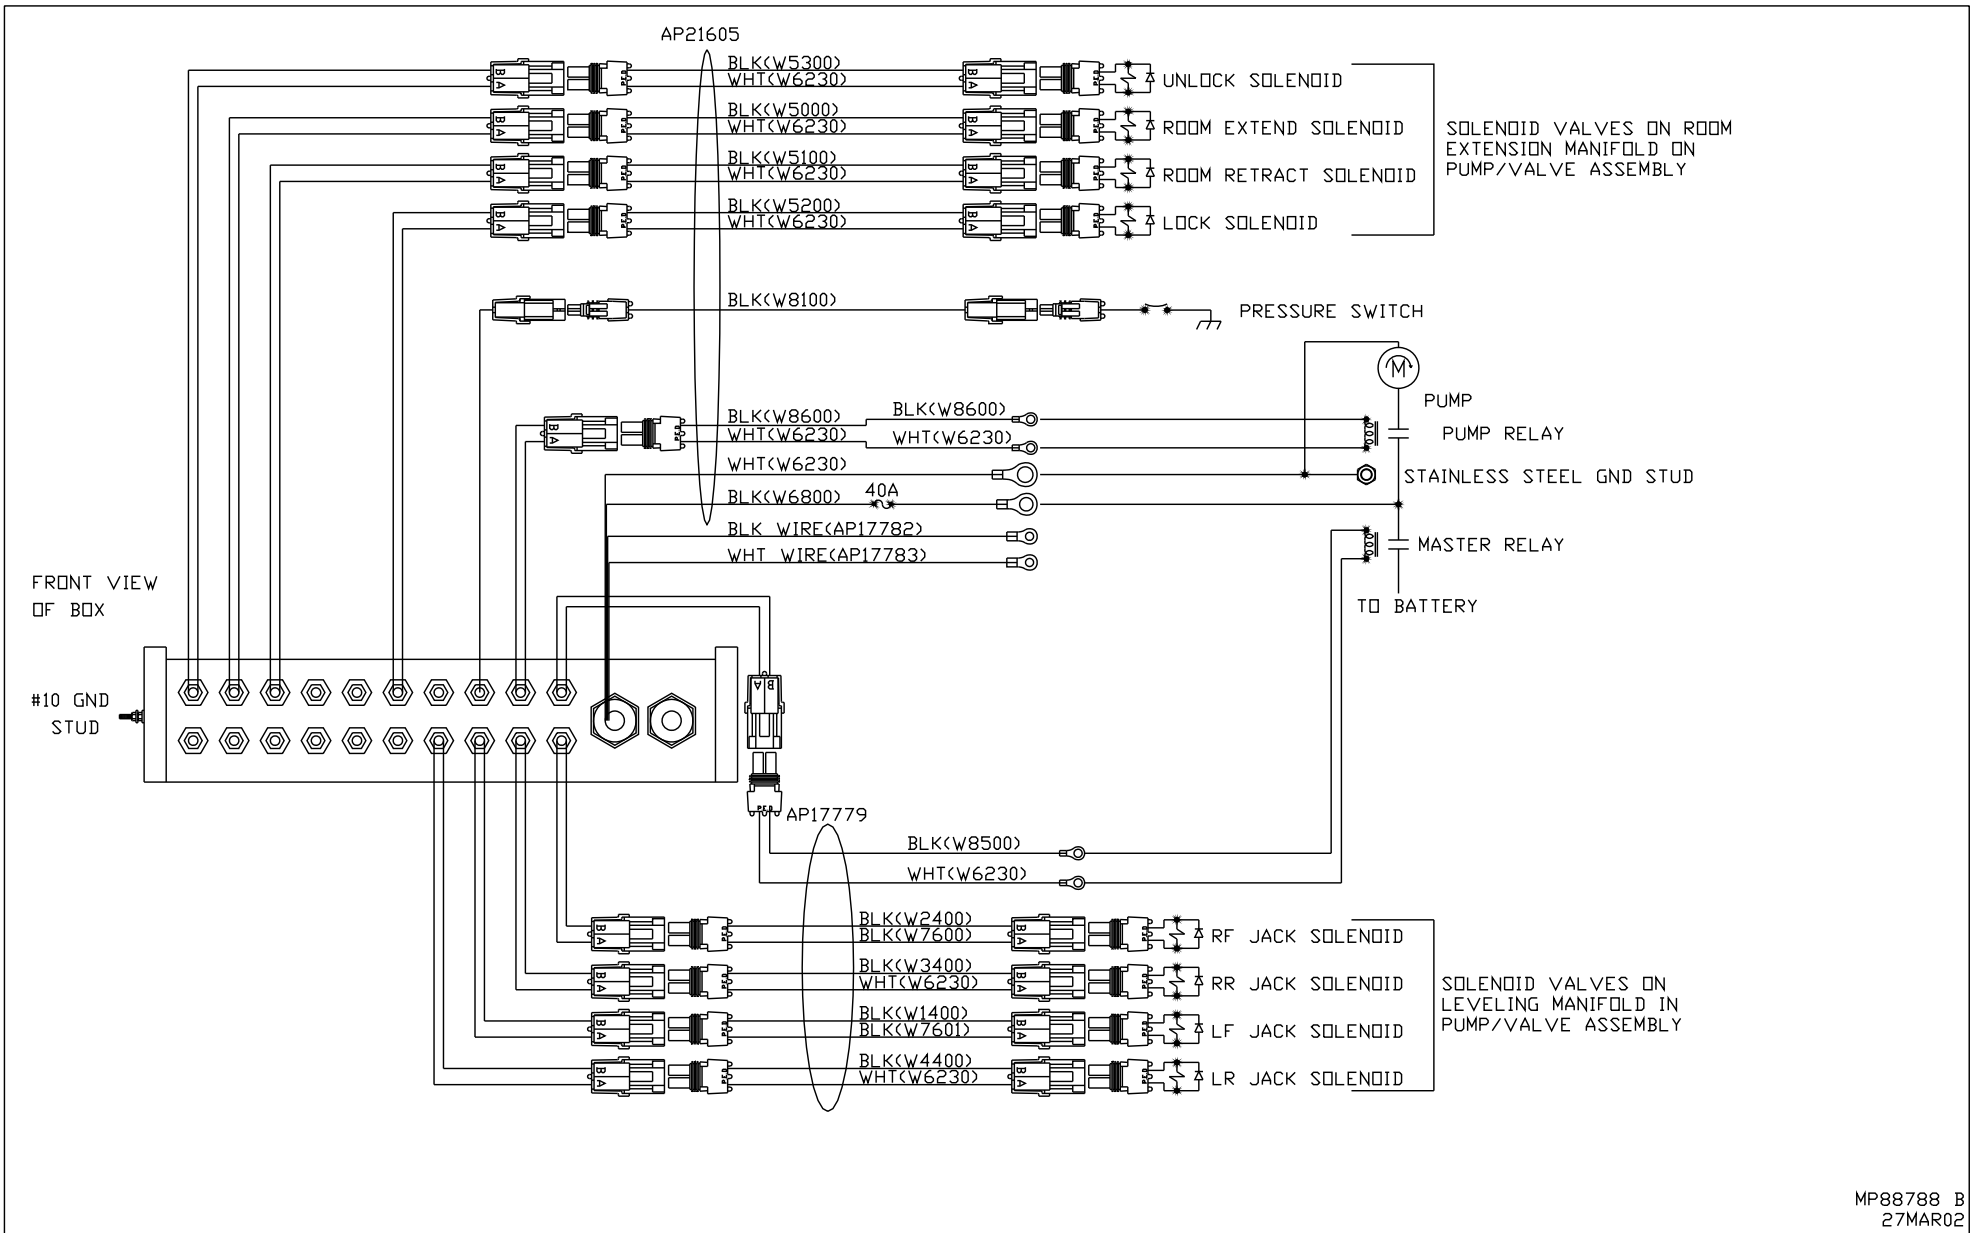

HWH I-80 EXIT 267 SOUTH
RT 1 MOSCOW, IOWA 52760

SCALE 1:3 DATE 19DEC01 DRAWN BY .

SYSTEM SCHEMATIC ELEC

NO.	DATE	REVISION

THE INFORMATION DISCLOSED ON THIS DRAWING IS CONFIDENTIAL AND MUST NOT BE DISCLOSED OR USED IN ANY MANNER WHICH WILL BE DETRIMENTAL TO THE HWH CORPORATION

DRAWING NUMBER
MP88788 A/D

DETAIL A
EJS CONNECTOR PINOUTS

FRONT VIEW
OF BOX

#10 GND
STUD

BLK(W9000)

BLK(W7625)
BLK(W7699)
RED(W6121)

SEE
DETAIL
A

AP21602