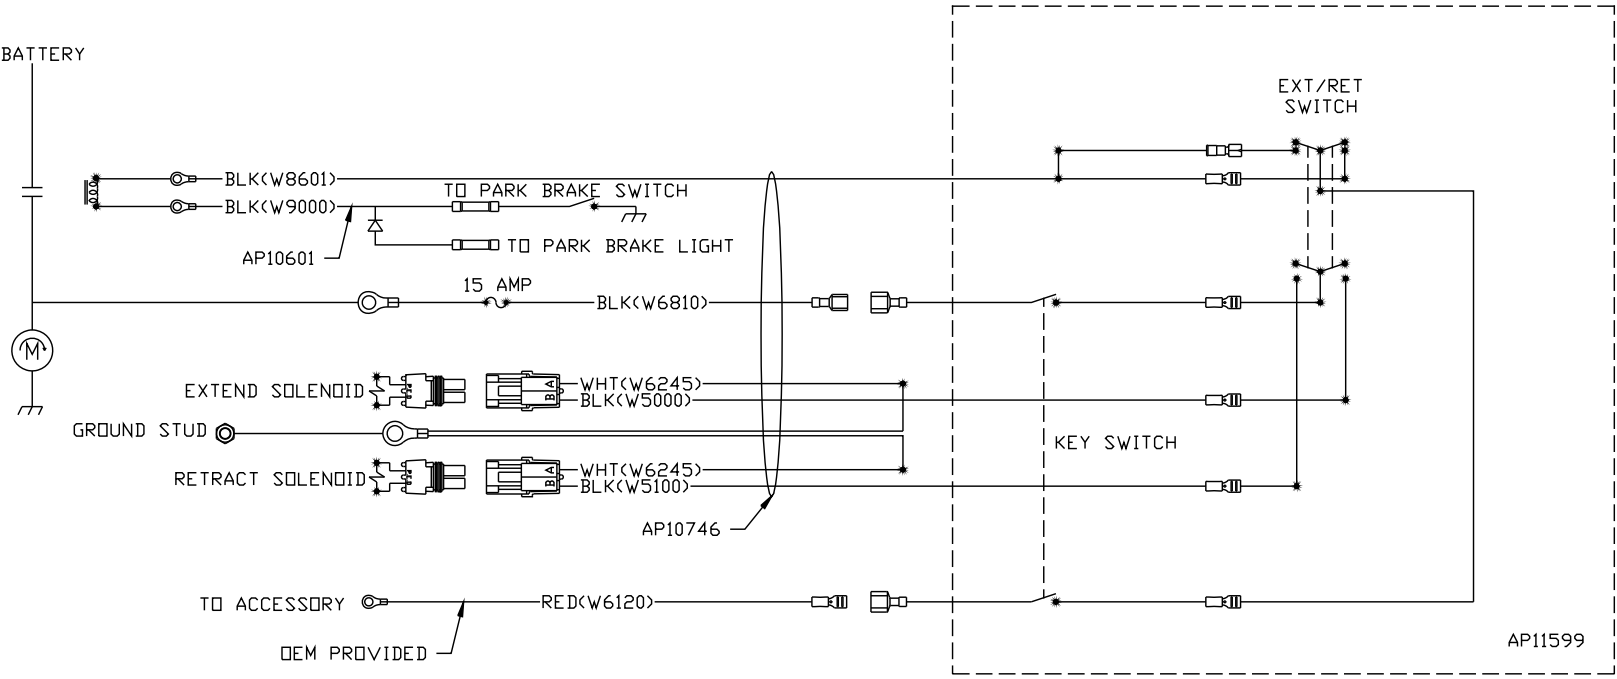

TO BATTERY

			HWH I-80 EXIT 267 SOUTH RT 1 MOSCOW, IOWA 52760		
			SCALE 1:3	DATE 12JAN03	DRAWN BY .
			SYSTEM SCHEMATIC ELEC		
NO.	DATE	REVISION			
THE INFORMATION DISCLOSED ON THIS DRAWING IS CONFIDENTIAL AND MUST NOT BE DISCLOSED OR USED IN ANY MANNER WHICH WILL BE DETRIMENTAL TO THE HWH CORPORATION			DRAWING NUMBER MP890180		