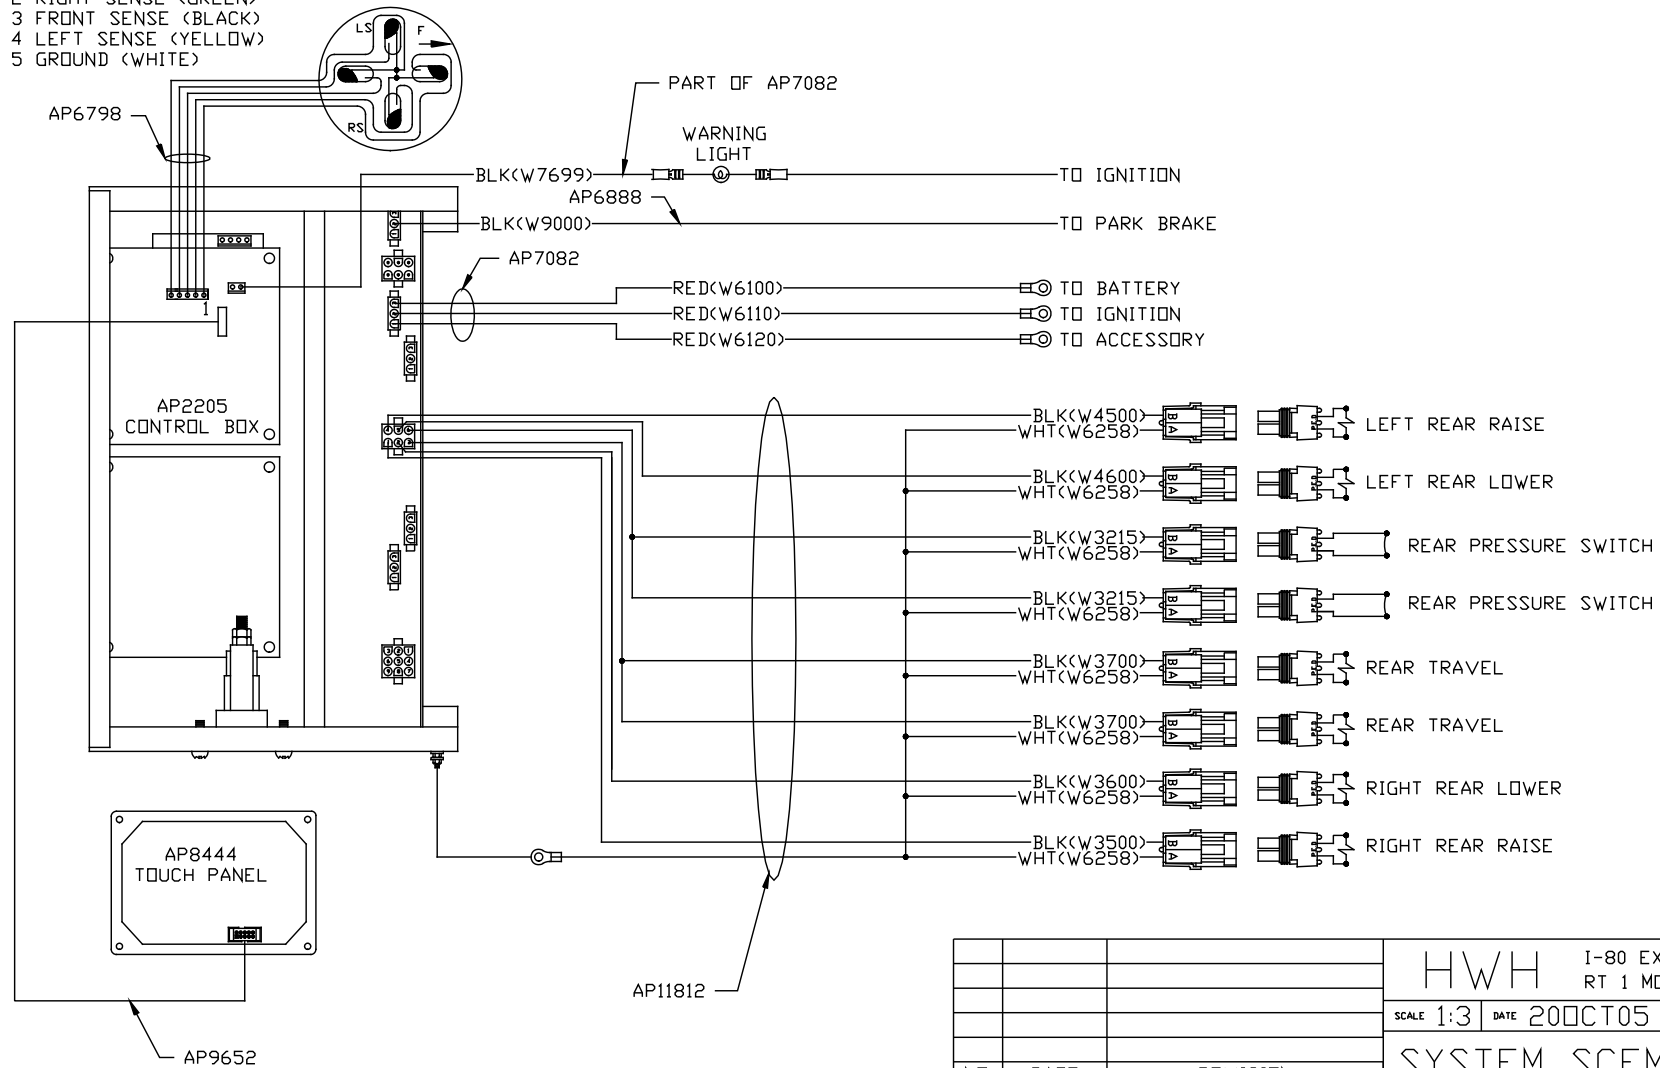

- PIN
 1 REAR SENSE (RED)
 2 RIGHT SENSE (GREEN)
 3 FRONT SENSE (BLACK)
 4 LEFT SENSE (YELLOW)
 5 GROUND (WHITE)

		HWH I-80 EXIT 267 SOUTH RT 1 MOSCOW, IOWA 52760	
		SCALE 1:3	DATE 200CT05
		DRAWN BY .	
		SYSTEM SCHEMATIC ELEC	
NO.	DATE	REVISION	
THE INFORMATION DISCLOSED ON THIS DRAWING IS CONFIDENTIAL AND MUST NOT BE DISCLOSED OR USED IN ANY MANNER WHICH WILL BE DETRIMENTAL TO THE HWH CORPORATION		DRAWING NUMBER MP89021 A/B	