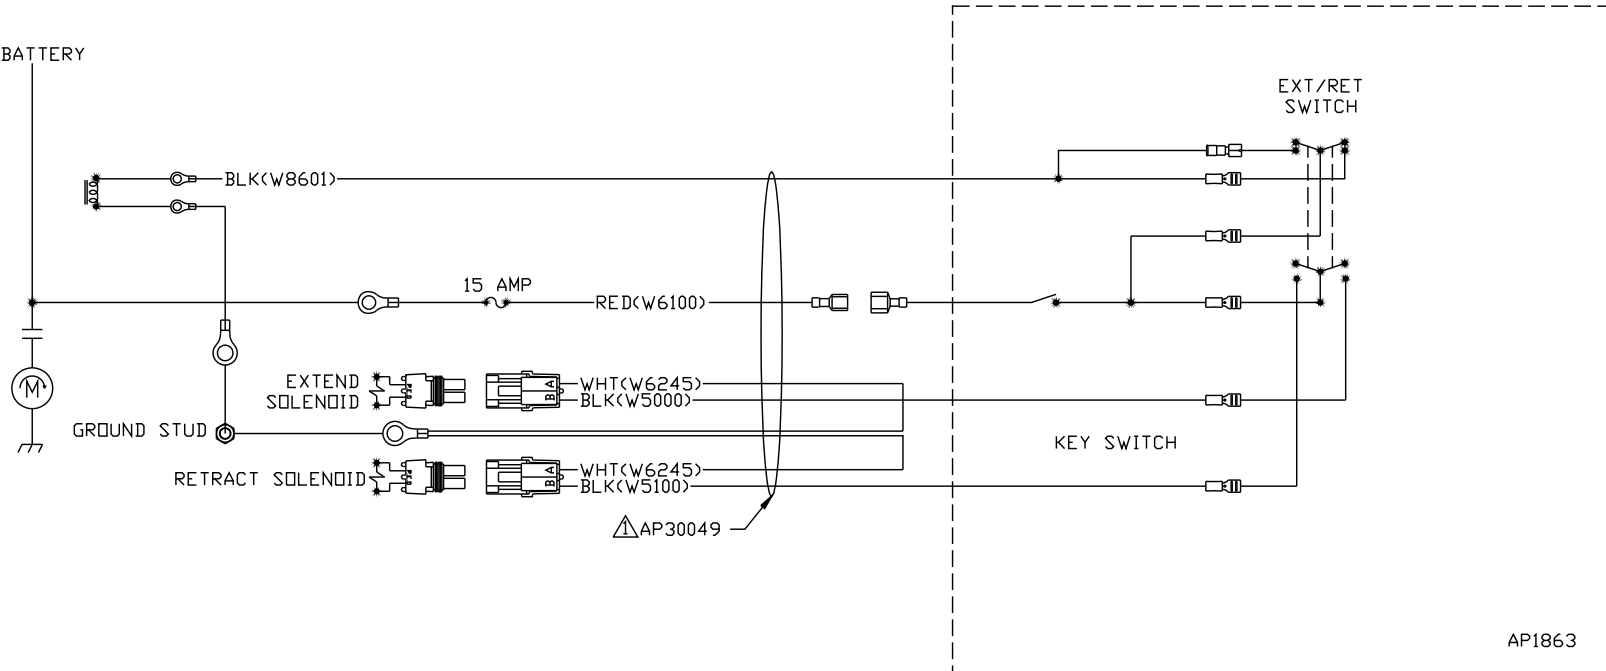

TO BATTERY

			HWH I-80 EXIT 267 SOUTH RT 1 MOSCOW, IOWA 52760	
			SCALE 1:3	DATE 22APR03
			DRAWN BY .	
△	02SEP03	WAS AP30270	SYSTEM SCHEMATIC ELEC	
NO.	DATE	REVISION		
THE INFORMATION DISCLOSED ON THIS DRAWING IS CONFIDENTIAL AND MUST NOT BE DISCLOSED OR USED IN ANY MANNER WHICH WILL BE DETRIMENTAL TO THE HWH CORPORATION			DRAWING NUMBER MP890500	