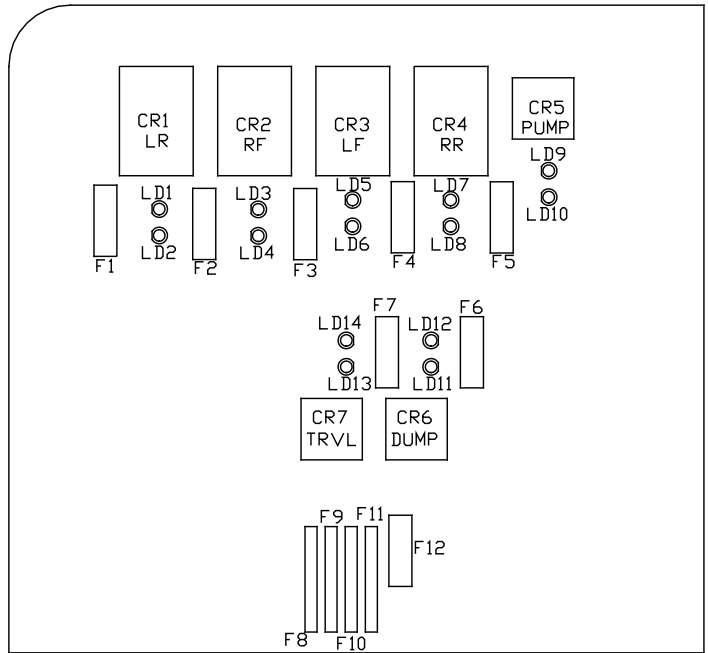

AP30716

GRAY 12 PIN

1. BLK(W1400) LF CONTROL
2. BLK(W3400) RR CONTROL
3. BLK(W9301) TRAVEL
4. WHT(W6230) GROUND
5. BLK(W8110) PSW DISABLE
6. BLK(W9300) DUMP
7. BLK(W9000) PARK BRAKE
8. N/C
9. BLK(W2400) RF CONTROL
10. BLK(W4400) LR CONTROL
11. BLK(W8600) PUMP RELAY CONTROL
12. BLK(W6121) ACCESSORY

BROWN 12 PIN

1. N/C
2. WHT(W6243) GROUND
3. WHT(W6242) GROUND
4. WHT(W6241) GROUND
5. WHT(W6240) GROUND
6. BLK(W8100) MANIFOLD PRESS SW.
7. BLK(W9000) PARK BRAKE
8. BLK(W4400) LEFT REAR SOLENOID
9. BLK(W2400) RIGHT FRONT SOLENOID
10. BLK(W1400) LEFT FRONT SOLENOID
11. BLK(W3400) RIGHT REAR SOLENOID
12. BLK(W8600) PUMP RELAY CONTROL

GRAY 4 PIN

1. RED(W6100) BATTERY
2. RED(W6100) BATTERY
3. WHT(W6230) GROUND
4. WHT(W6230) GROUND

		<b>HWH</b>		I-80 EXIT 267 SOUTH RT 1 MOSCOW, IOWA 52760	
		SCALE 1:3	DATE 12MAY03	DRAWN BY .	
1	15SEP03	CORRECTED WIRE NUMBERS			
NO.	DATE	REVISION			
THE INFORMATION DISCLOSED ON THIS DRAWING IS CONFIDENTIAL AND MUST NOT BE DISCLOSED OR USED IN ANY MANNER WHICH WILL BE DETRIMENTAL TO THE HWH CORPORATION				DRAWING NUMBER MP89062 A/D	

SYSTEM SCHEMATIC ELEC

FUSE	RATING	DESCRIPTION
F1	15 AMP	LEFT REAR OUTPUT
F2	15 AMP	RIGHT FRONT OUTPUT
F3	15 AMP	LEFT FRONT OUTPUT
F4	15 AMP	RIGHT REAR OUTPUT
F5	5 AMP	PUMP OUTPUT
F6	5 AMP	DUMP OUTPUT
F7	5 AMP	TRAVEL OUTPUT
F8	---	ROOM 1
F9	---	ROOM 2
F10	---	ROOM 3
F11	---	ROOM 4
F12	3	PARK BRAKE