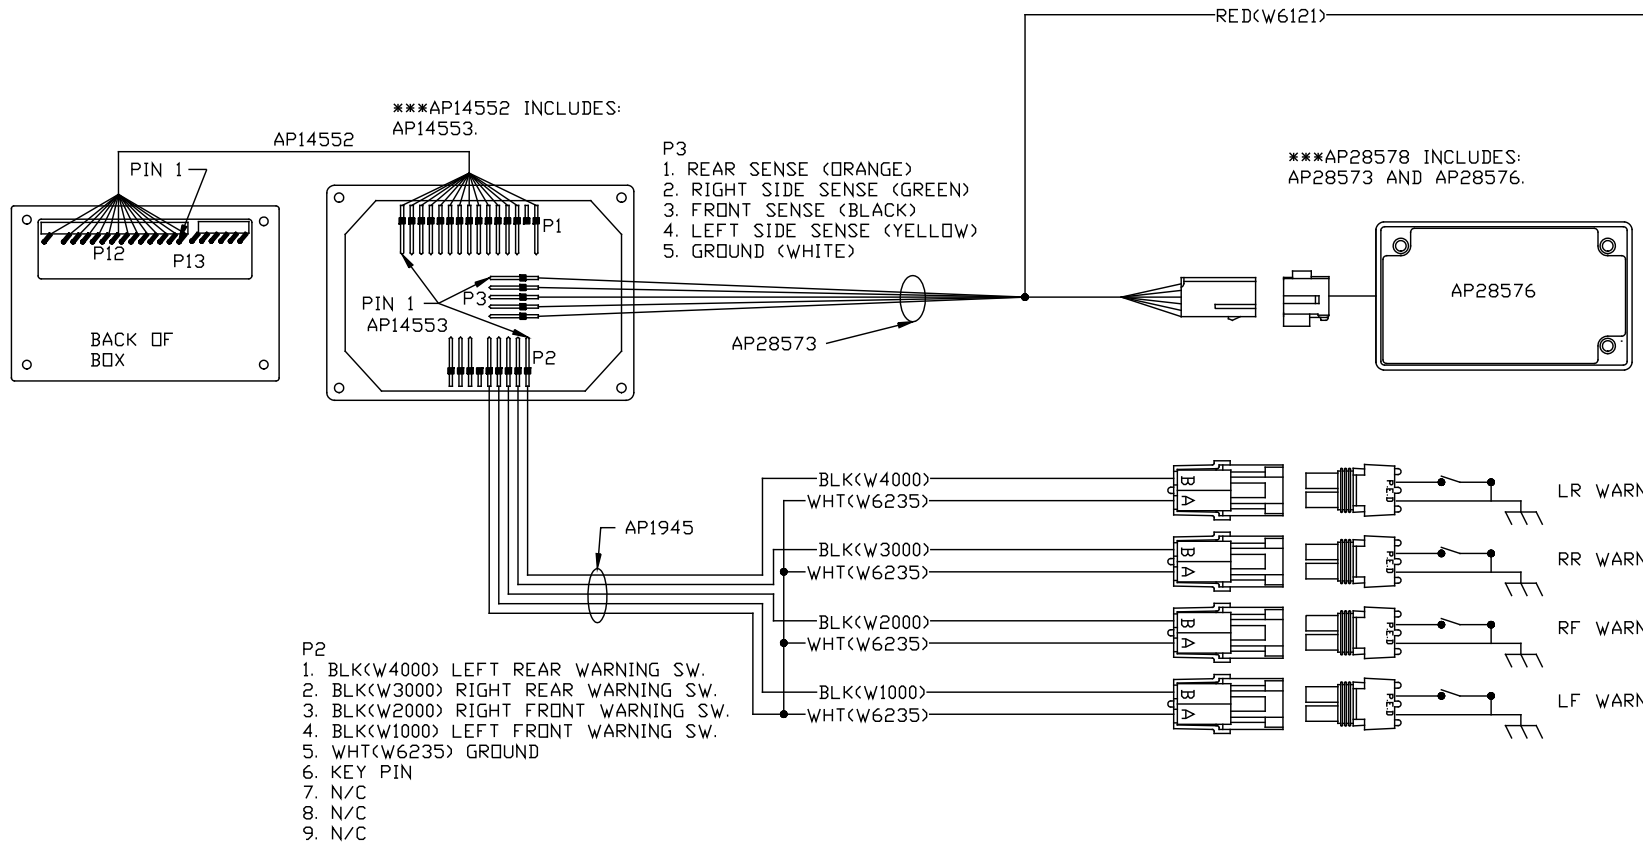

- P12-P1
1. BLUE
 2. BROWN
 3. GRAY
 4. PURPLE
 5. BLACK/WHITE
 6. BLACK
 7. WHITE/BLACK
 8. WHITE
 9. ORANGE/BLACK
 10. ORANGE
 11. GREEN/BLACK
 12. GREEN
 13. RED/BLACK
 14. KEYING PIN
 15. RED

		HWH		I-80 EXIT 267 SOUTH RT 1 MOSCOW, IOWA 52760	
		SCALE 1:2	DATE 24OCT03	DRAWN BY .	
		SYSTEM SCHEMATIC ELEC			
NO.	DATE	REVISION			
THE INFORMATION DISCLOSED ON THIS DRAWING IS CONFIDENTIAL AND MUST NOT BE DISCLOSED OR USED IN ANY MANNER WHICH WILL BE DETRIMENTAL TO THE HWH CORPORATION				DRAWING NUMBER MP89146 A/B	