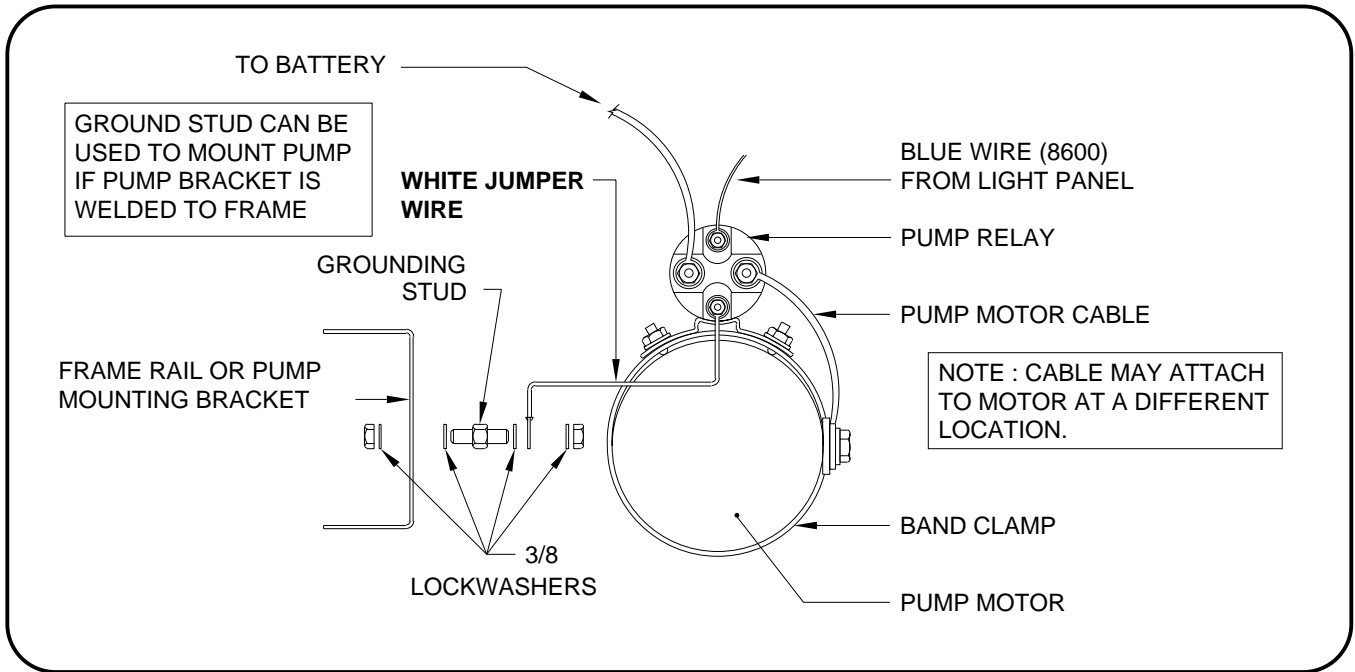

# CONNECTION DIAGRAM PUMP RELAY

## 100/110 4-LEVER SYSTEM

## 200 JOY STICK SYSTEM