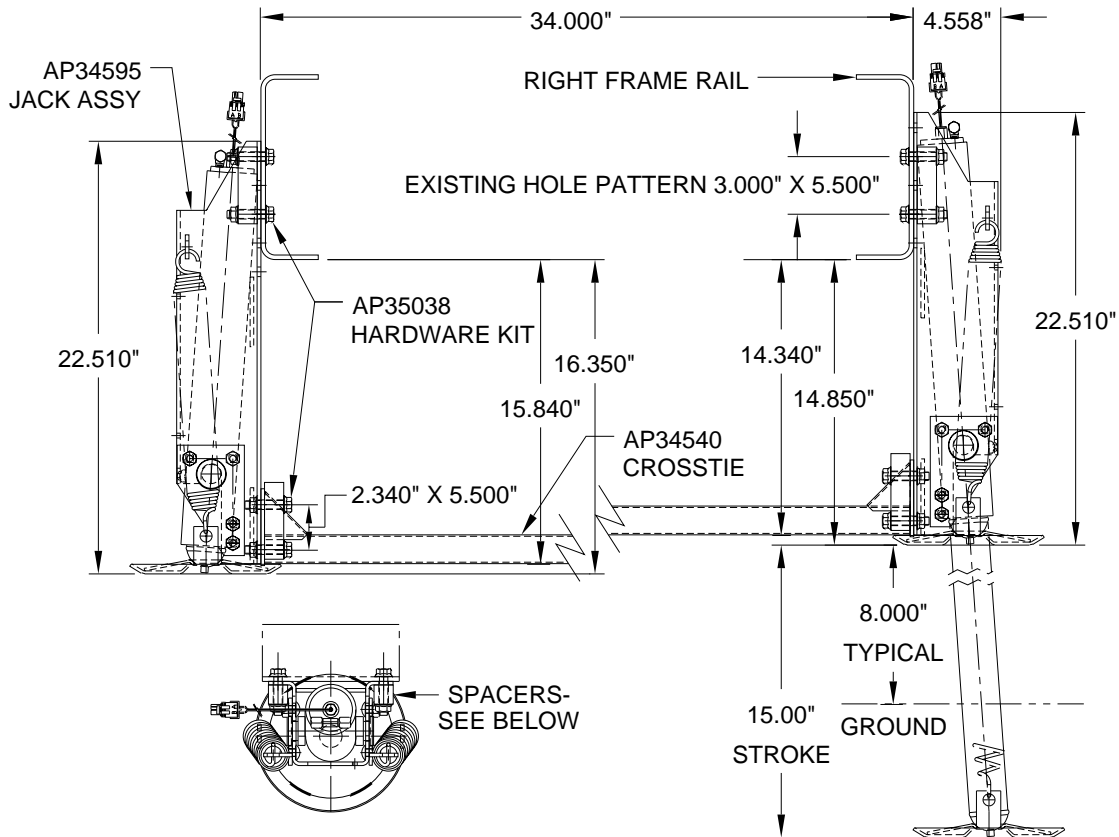

# 9000# Jack Kit and Spacer/Cross-Tie Kit: Straight-Acting Jacks

**Application:** Mounting Straight-Acting Jacks on REAR Workhorse: W20, W22, W24, 2004 thru 2006 chassis with 19.5-22.5" TIRES.

**Mfr. #:** AP34440 9000# Rear Jack Kit  
**Includes:** 2 - AP34595 Jack 9000x15 AMR WS  
 1 - AP35038 Hardware Kit 7/16"  
 4 - P34599 Spacer - 1.00"

**Mfr. #:** 1 - AP34446 Spacer/Tie Kit 9S FD/WH  
**Includes:** 1 - AP34540 CrossTie - AMWH/9SR  
 1 - AP35038 Hardware Kit 7/16"  
 4 - P35041 Spacer - 1.00"

**M.S.R.P.:** See Item Price Listing

**M.S.R.P.:** See Item Price Listing

22.5" TIRE POSITION

VIEW FROM REAR

19.5" TIRE POSITION

19.5" TIRE POSITION SHOWN

FRONT

**CAUTION:** Follow CAUTIONS in Operator's and Installation Manuals concerning working under vehicles.

MI25.1075  
04AUG05