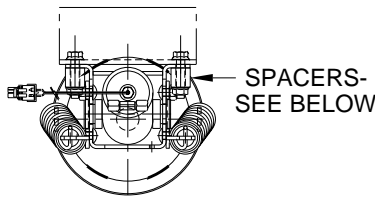

**Mfr. #:** 1 - AP34446 Spacer/Tie Kit 9S FD/WH  
**Includes:** 1 - AP34540 CrossTie - AMWH/9SR  
 1 - AP35038 Hardware Kit 7/16"  
 4 - P35041 Spacer - 1.00"

**M.S.R.P.:** See Item Price Listing

**M.S.R.P.:** See Item Price Listing

22.5" TIRE POSITION

VIEW FROM REAR

19.5" TIRE POSITION

19.5" TIRE POSITION SHOWN

FRONT

**CAUTION:** Follow CAUTIONS in Operator's and Installation Manuals concerning working under vehicles.

MI25.1075  
04AUG05