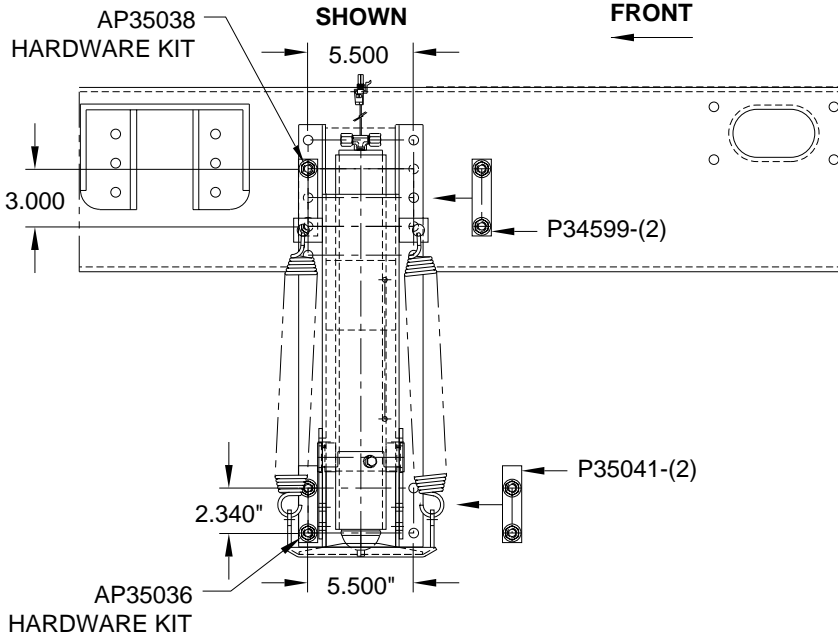

# 9000# Jack Kit and Spacer/Cross-Tie Kit: Straight-Acting Jacks

**Application:** Mounting Straight-Acting Jacks on REAR Workhorse: W20, W22, W24, 2004 thru 2006 chassis with 19.5-22.5" TIRES.

**Mfr. #:** AP34440 9000# Rear Jack Kit  
**Includes:** 2 - AP34595 Jack 9000x15 AMR WS  
 1 - AP35038 Hardware Kit 7/16"  
 4 - P34599 Spacer - 1.00"

**Mfr. #:** 1 - AP34446 Spacer/Tie Kit 9S FD/WH  
**Includes:** 1 - AP34540 CrossTie - AMWH/9SR  
 1 - AP35038 Hardware Kit 7/16"  
 4 - P35041 Spacer - 1.00"

**M.S.R.P.:** See Item Price Listing

**M.S.R.P.:** See Item Price Listing

22.5" TIRE POSITION

VIEW FROM REAR

19.5" TIRE POSITION

19.5" TIRE POSITION SHOWN

FRONT

**CAUTION:** Follow CAUTIONS in Operator's and Installation Manuals concerning working under vehicles.

MI25.1075  
04AUG05