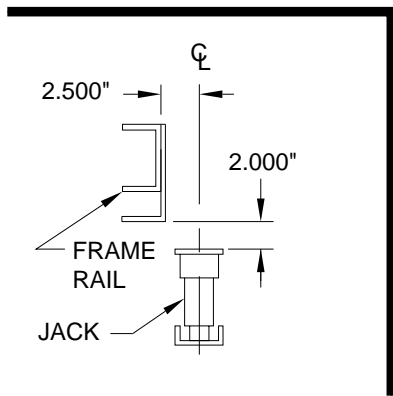

# Mounting Bracket Kit: Kick-Down Jacks

**Application:** For mounting Kick-Down Jacks on the REAR OF CHEVY P30 chassis with HENSCHEN TAG AXLE.  
Chassis prior to 1993. Rear Bracket.

**Mfr. #:** AP5273 Bracket Kit Chevy Rear Henschen

**Includes:** 1 - AP5170 Bracket Right Rear  
1 - AP5171 Bracket Left Rear  
1 - AP5277 Hardware Kit

**M.S.R.P.:** See Item Price Listing

**CAUTION:** Follow CAUTIONS in Operator's and Installation Manuals concerning working under vehicles.