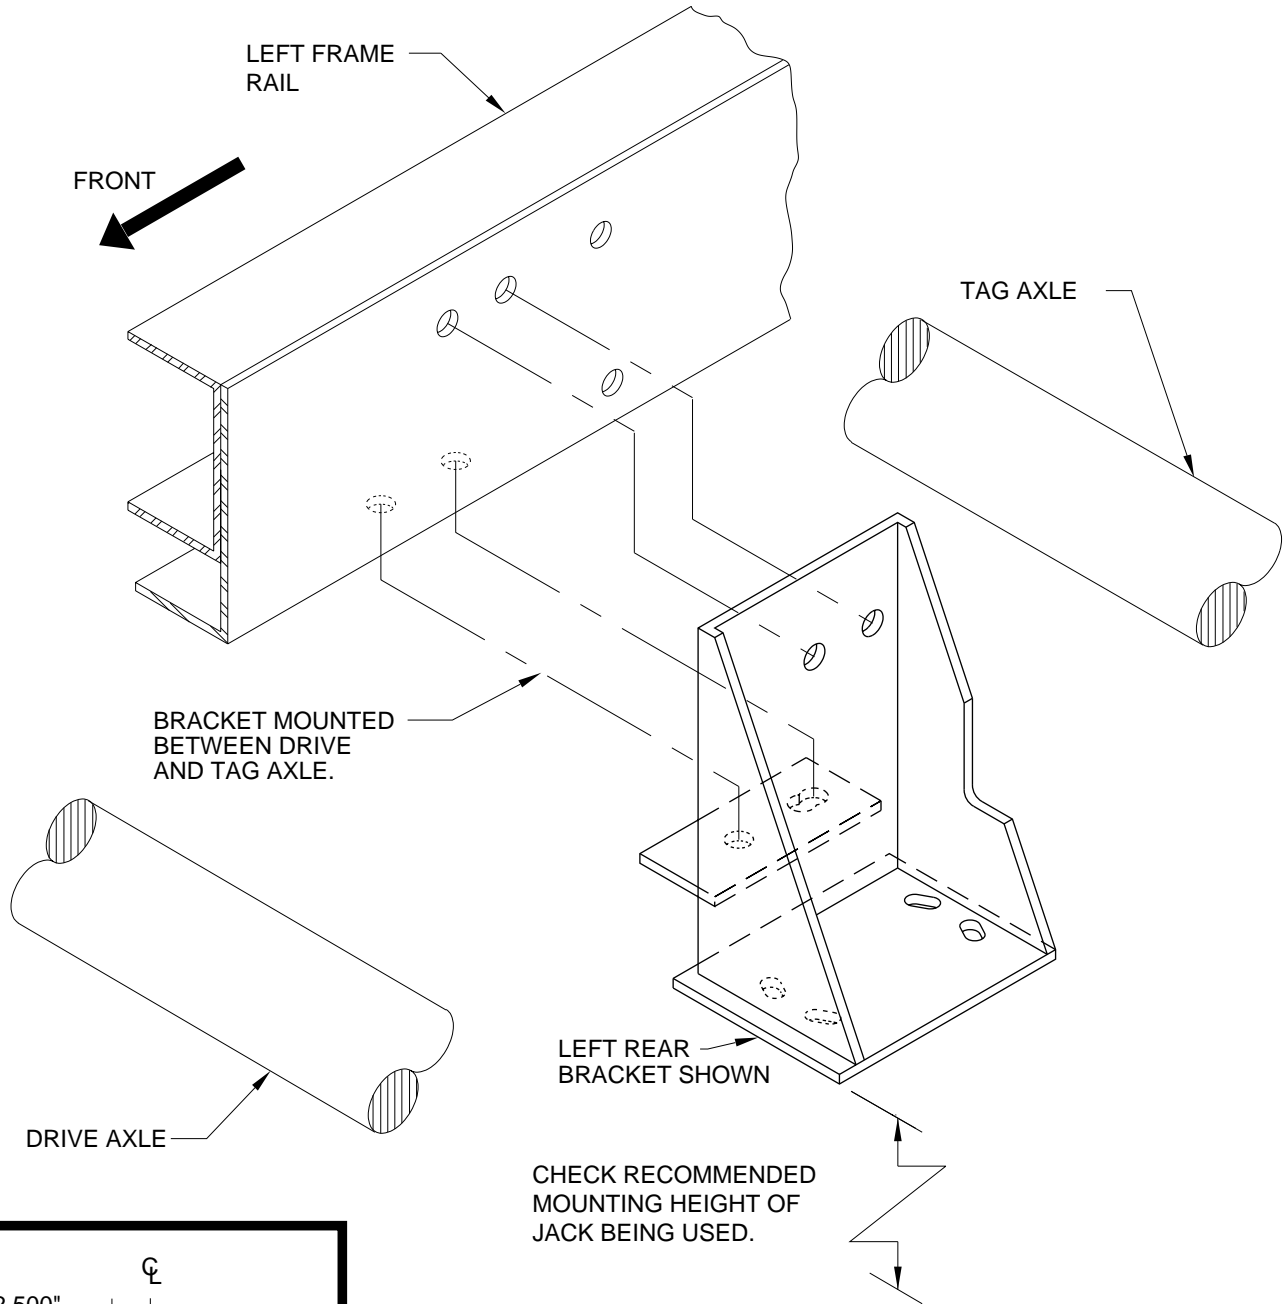

# Mounting Bracket Kit: Kick-Down Jacks

**Application:** For mounting Kick-Down Jacks on the REAR OF CHEVY P30 chassis with HENSCHEN TAG AXLE.  
Chassis prior to 1993. Rear Bracket.

**Mfr. #:** AP5273 Bracket Kit Chevy Rear Henschen

**Includes:** 1 - AP5170 Bracket Right Rear  
1 - AP5171 Bracket Left Rear  
1 - AP5277 Hardware Kit

**M.S.R.P.:** See Item Price Listing

**CAUTION:** Follow CAUTIONS in Operator's and Installation Manuals concerning working under vehicles.