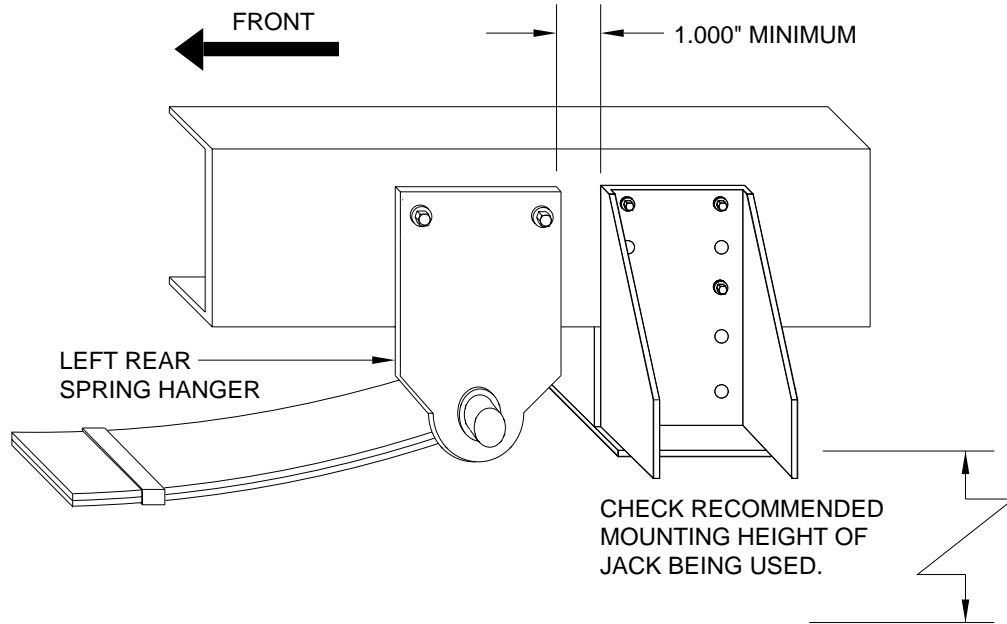

Mounting Bracket Kit: Kick-Down Jacks

Application: For mounting Kick-Down Jacks on the REAR OF SPARTAN EC2000 chassis with STEEL LEAF SPRING SUSPENSION. Rear Bracket.

Mfr. #: AP0315 Bracket Kit Spartan EC2000 Rear

Includes: 1 - AP1570 Bracket Right Rear
1 - AP9668 Bracket Left Rear
1 - AP6583 Hardware Kit

M.S.R.P.: See Item Price Listing

NOTE: USE 4 BOLTS TO MOUNT BRACKET.
THE MINIMUM VERTICAL SPACING
BETWEEN BOLTS IS 3 INCHES.