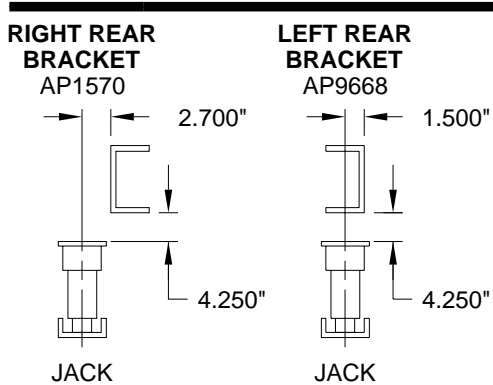

Mounting Bracket Kit: Kick-Down Jacks

Application: For mounting Kick-Down Jacks on the REAR OF SPARTAN EC2000 chassis with STEEL LEAF SPRING SUSPENSION. Rear Bracket.

Mfr. #: AP0315 Bracket Kit Spartan EC2000 Rear

Includes: 1 - AP1570 Bracket Right Rear
1 - AP9668 Bracket Left Rear
1 - AP6583 Hardware Kit

M.S.R.P.: See Item Price Listing

NOTE: USE 4 BOLTS TO MOUNT BRACKET.
THE MINIMUM VERTICAL SPACING
BETWEEN BOLTS IS 3 INCHES.