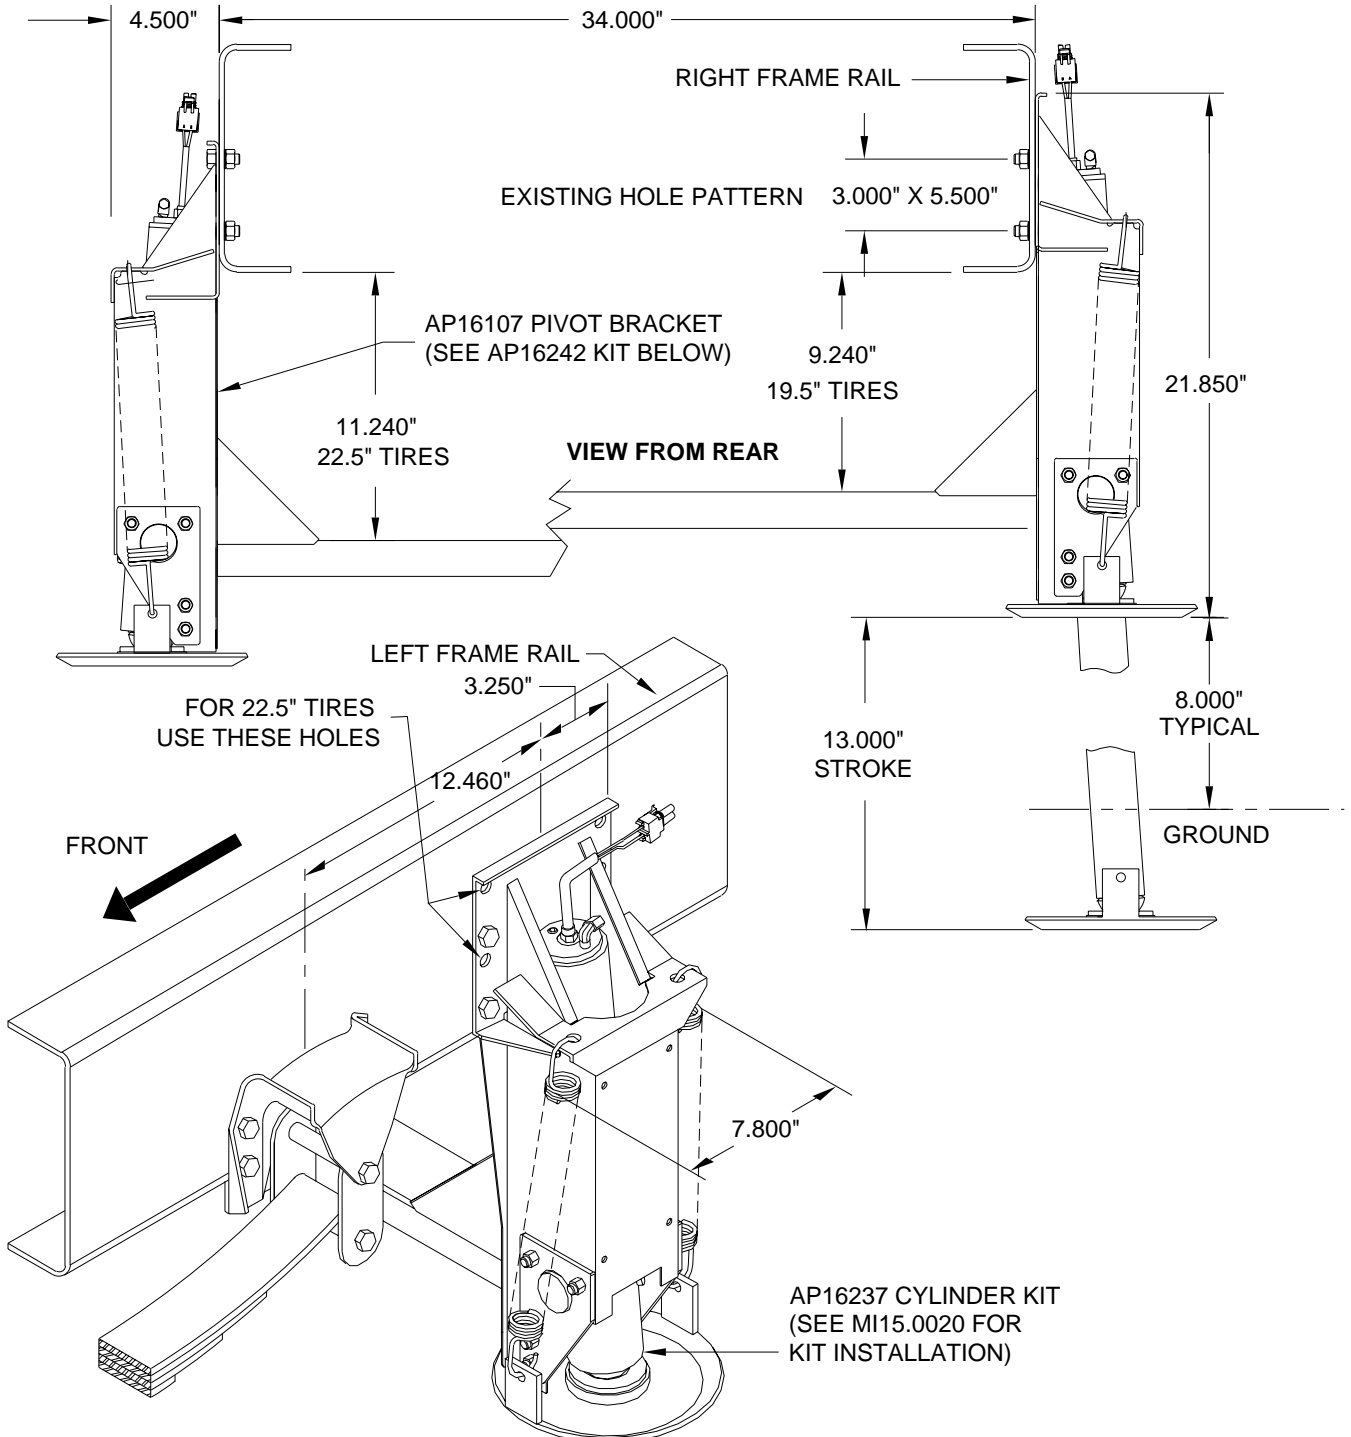

Pivot Bracket and 9,000# Cylinder Kit: Straight-Acting Jacks

Application: For mounting Straight-Acting Jacks on the REAR OF CHEVY P12 chassis, 1998 and newer with 19.5" and 22.5" TIRES.

Mfr. #: AP16242 Pivot Bracket Kit
Includes: 1 - AP16107 Pivot Bracket
 1 - AP16184 Hardware Kit
M.S.R.P.: See Item Price Listing

Mfr. #: AP16237 Cylinder Kit
Includes: 2 - AP15900 Cylinder 9000 x 13"
 4 - Springs
 2 - Feet
 4 - Retaining Plates with Bolts
M.S.R.P.: See Item Price Listing

CAUTION: Follow CAUTIONS in Operator's and Installation Manuals concerning working under vehicles.